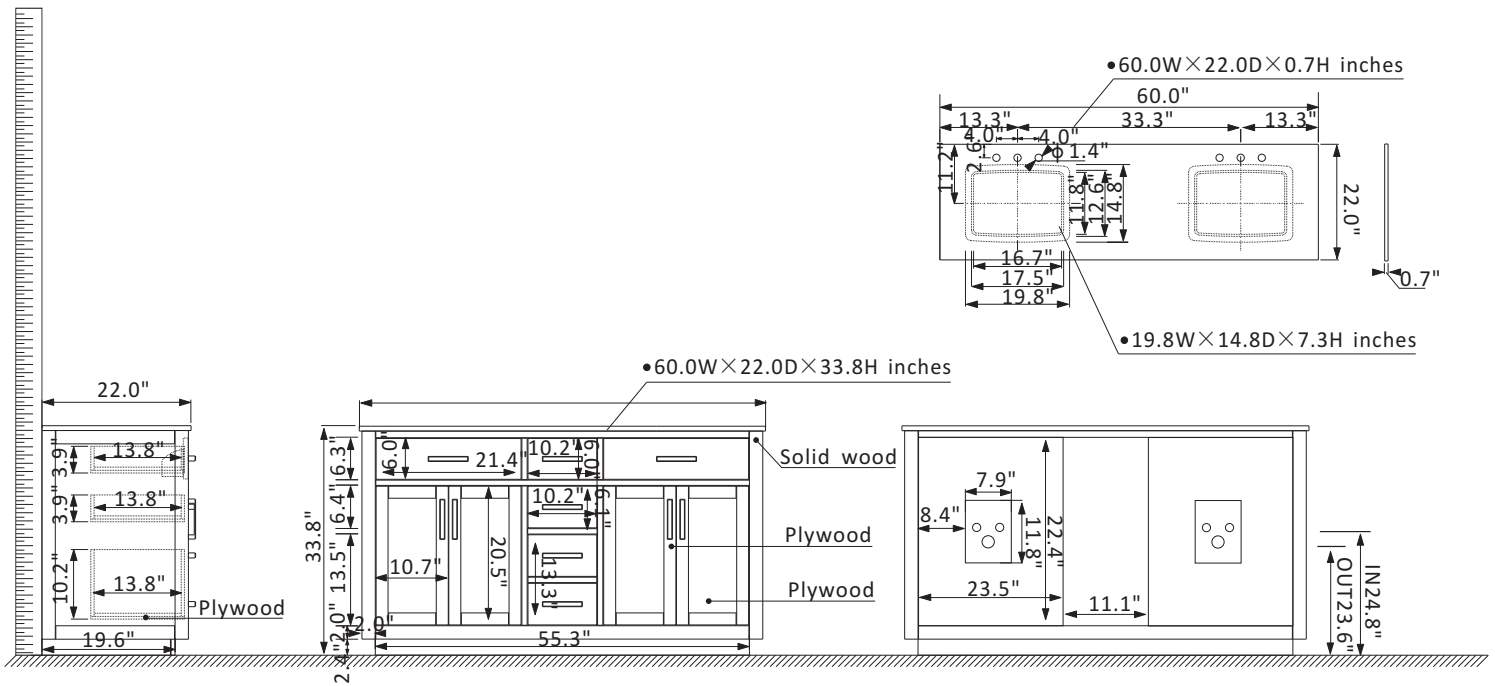

Altair Ivy Vanity Collection 531060-WH-CA-NM

Features

Construction: Solid wood / plywood

Finish: White, Gray or Royal Blue Finish

Countertop: Natural Carrara white marble

Sink: Two rectangular, undermount ceramic basins with overflow included

Faucet: Countertop pre-drilled for two 8" wide faucet holes

Door/Drawer: 2 flip-down drawers on top, 2 soft-closing drawers and 1 dual soft-closing drawer in middle, 4 soft-closing doors

Hardware: Brushed copper finish hardware