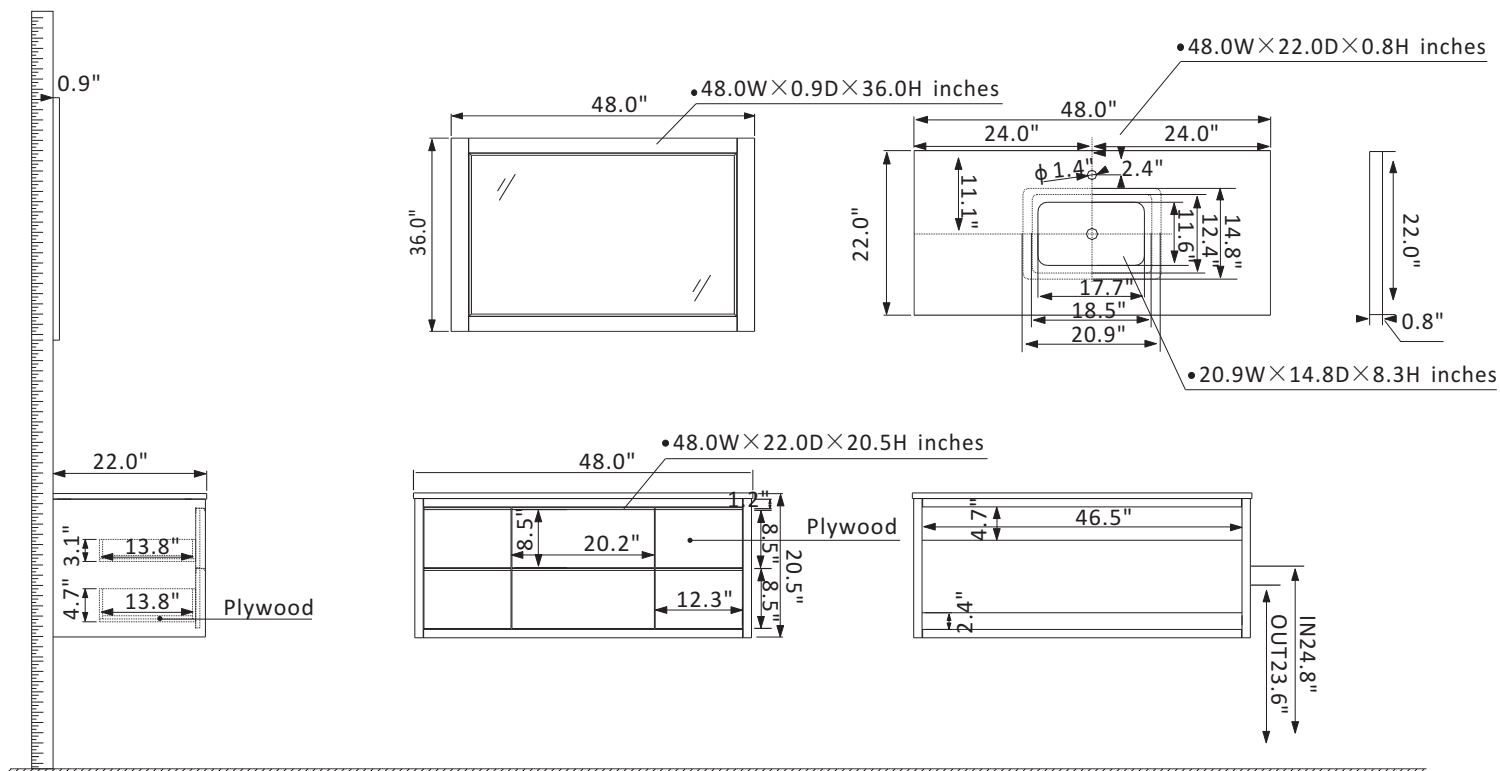

# Altair Morgan Vanity Collection 534048-WH-AW

## Features

Construction: Solid wood / plywood

Finish: White Finish

Countertop: Composite Carrara White Stone Countertop

Sink: Rectangular, undermount ceramic basin with overflow included

Faucet: Countertop pre-drilled for single faucet hole

Door/Drawer: 1 false drawer and 5 soft-closing drawers

Mirror: Single matching, framed mirror

Hardware: Brushed copper finish hardware

Installation: Easy plumbing and faucet installation\*

\* Does not include faucet, drain assembly, backsplash or P-trap