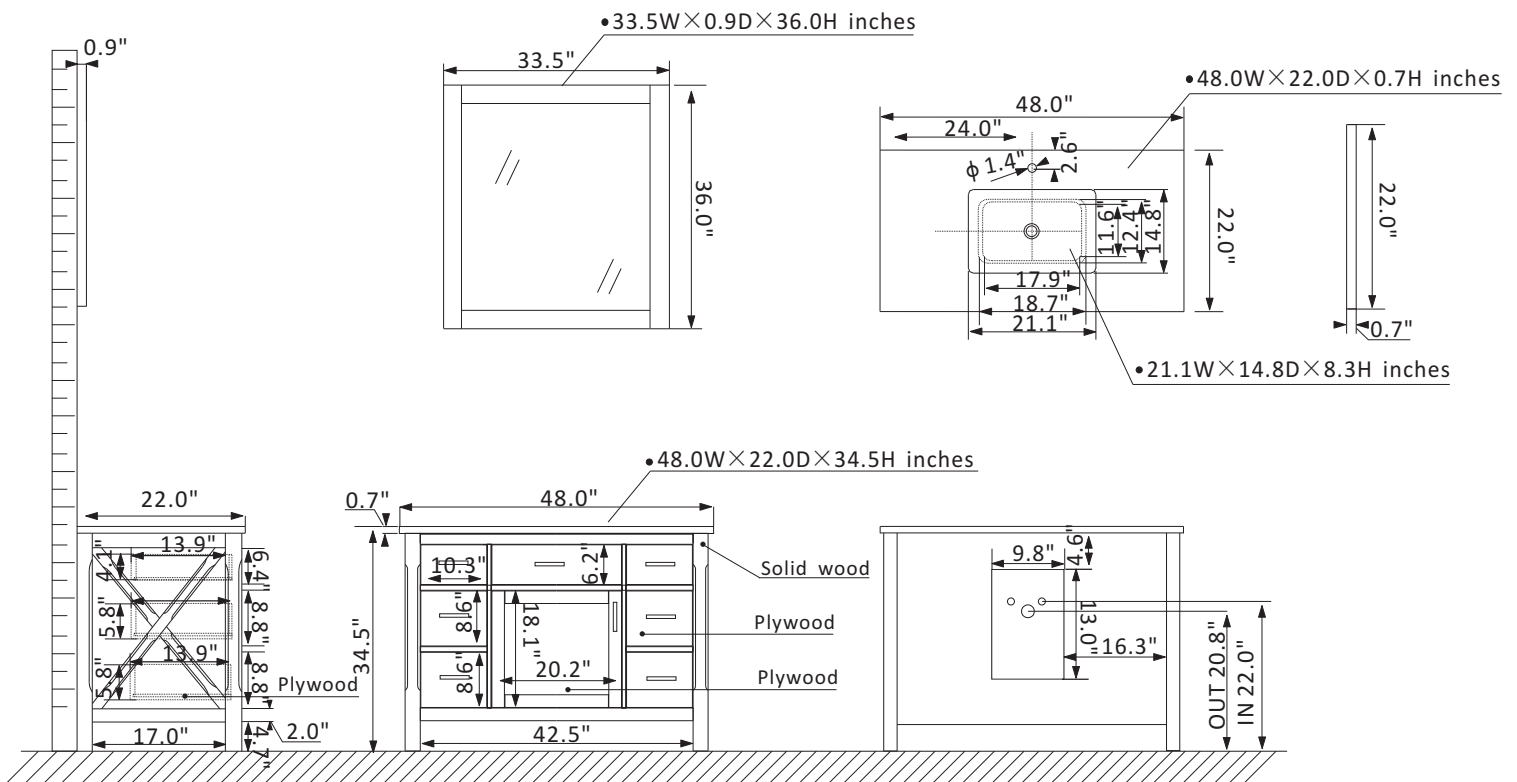

# Altair Maribella Vanity Collection 535048-RL-CA