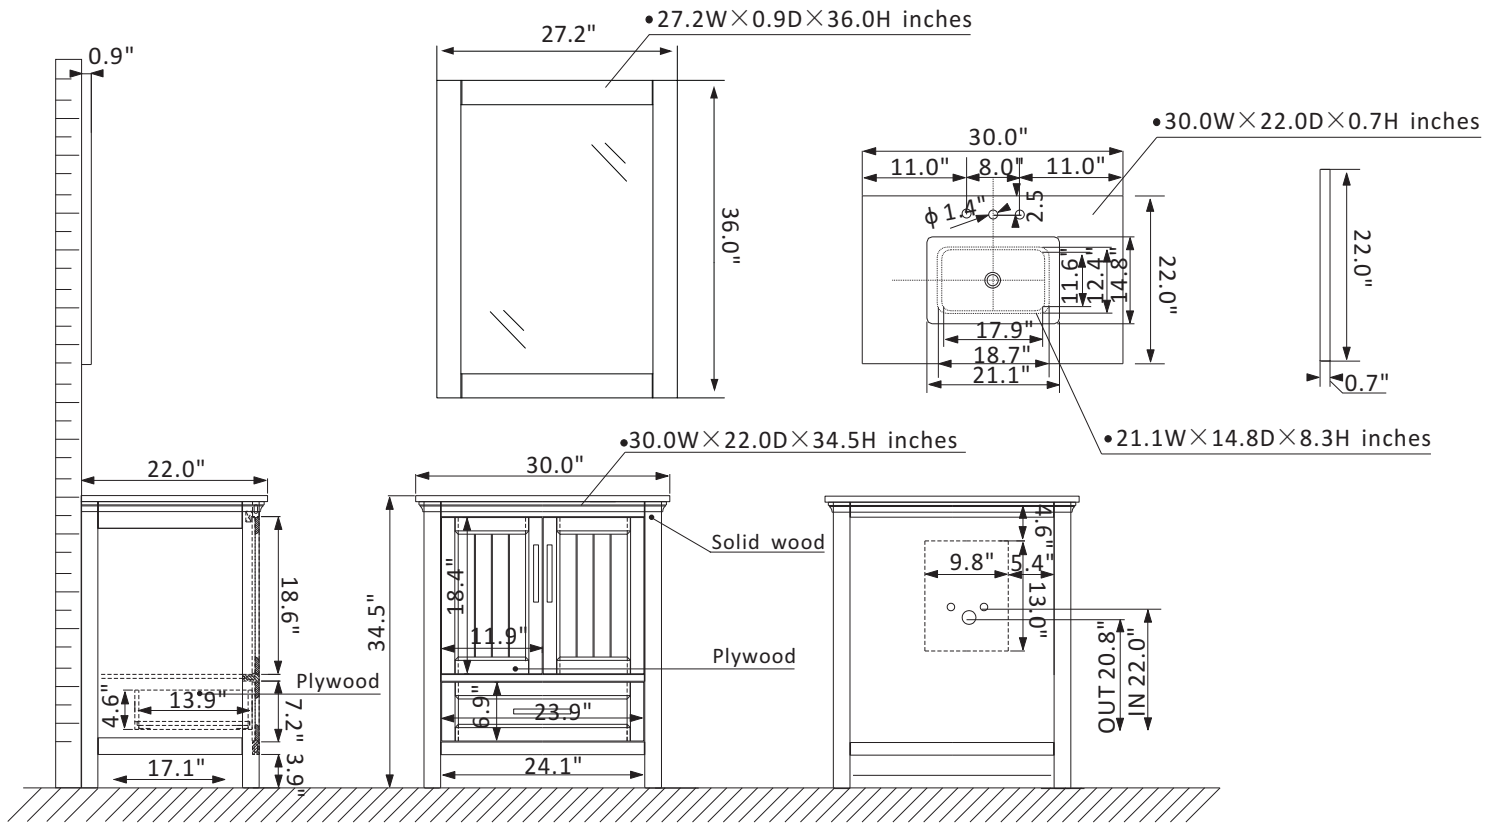

Altair Isla Vanity Collection 538030-CB-CA

Features

Construction: Solid wood / plywood

Finish: White, Gray or Classic Blue Finish

Countertop: Natural Carrara white marble

Sink: Rectangular, undermount ceramic basin with overflow included

Faucet: Countertop pre-drilled for 8" wide faucet hole

Door/Drawer: 1 soft-closing drawer and 2 soft-closing doors

Mirror: Single matching, framed mirror

Hardware: Brushed nickel finish hardware(White)/Brushed copper finish hardware(Gray/Blue)