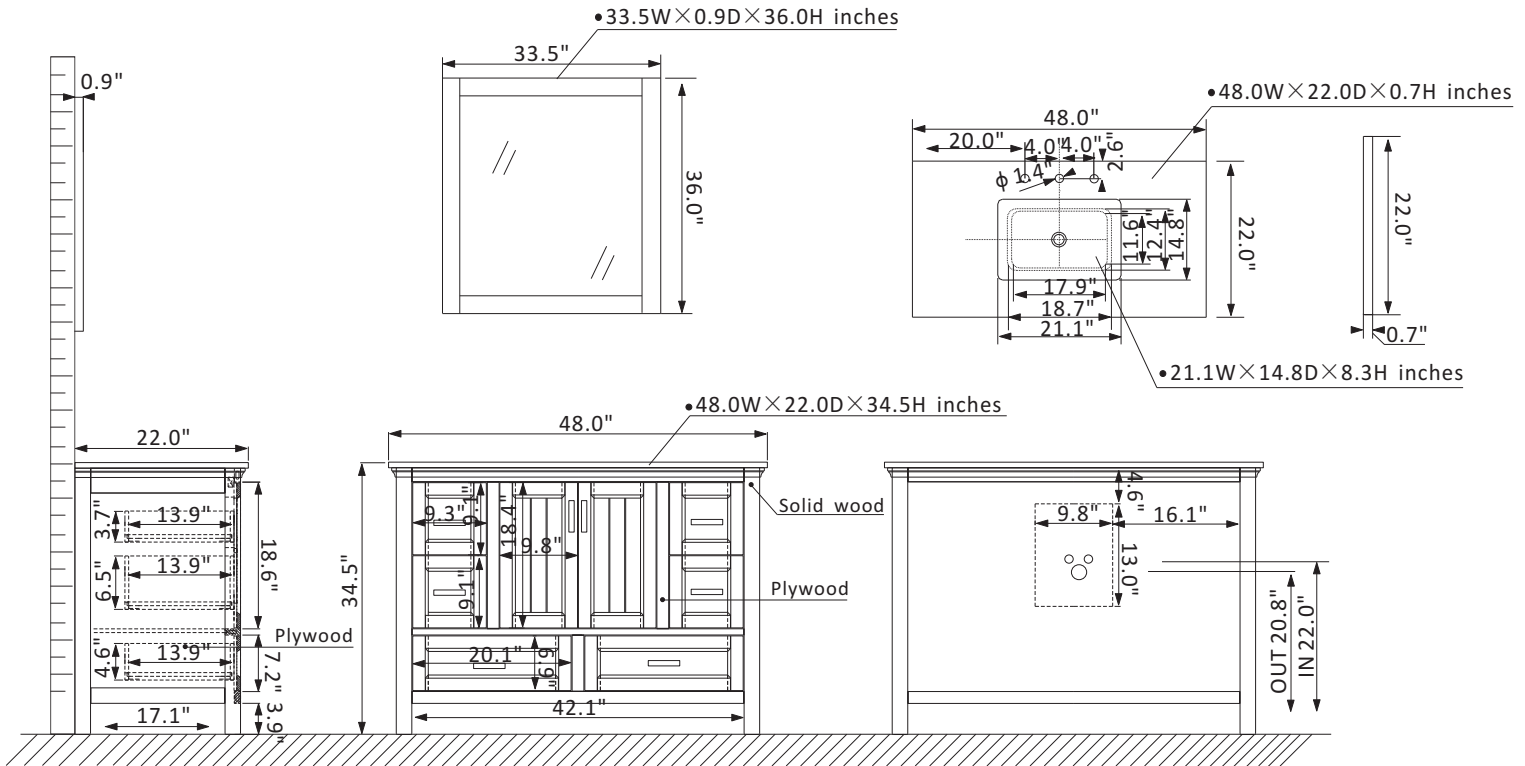

# Altair Isla Vanity Collection 538048-CB-CA

## Features

- Construction: Solid wood / plywood
- Finish: White, Gray or Classic Blue Finish
- Countertop: Natural Carrara white marble
- Sink: Rectangular, undermount ceramic basin with overflow included
- Faucet: Countertop pre-drilled for 8" wide faucet hole
- Door/Drawer: 6 soft-closing drawers (4 small, 2 large) and 2 soft-closing doors
- Mirror: Single matching, framed mirror
- Hardware: Brushed nickel finish hardware(White)/Brushed copper finish hardware(Gray/Blue)
- Installation: Easy plumbing and faucet installation\*