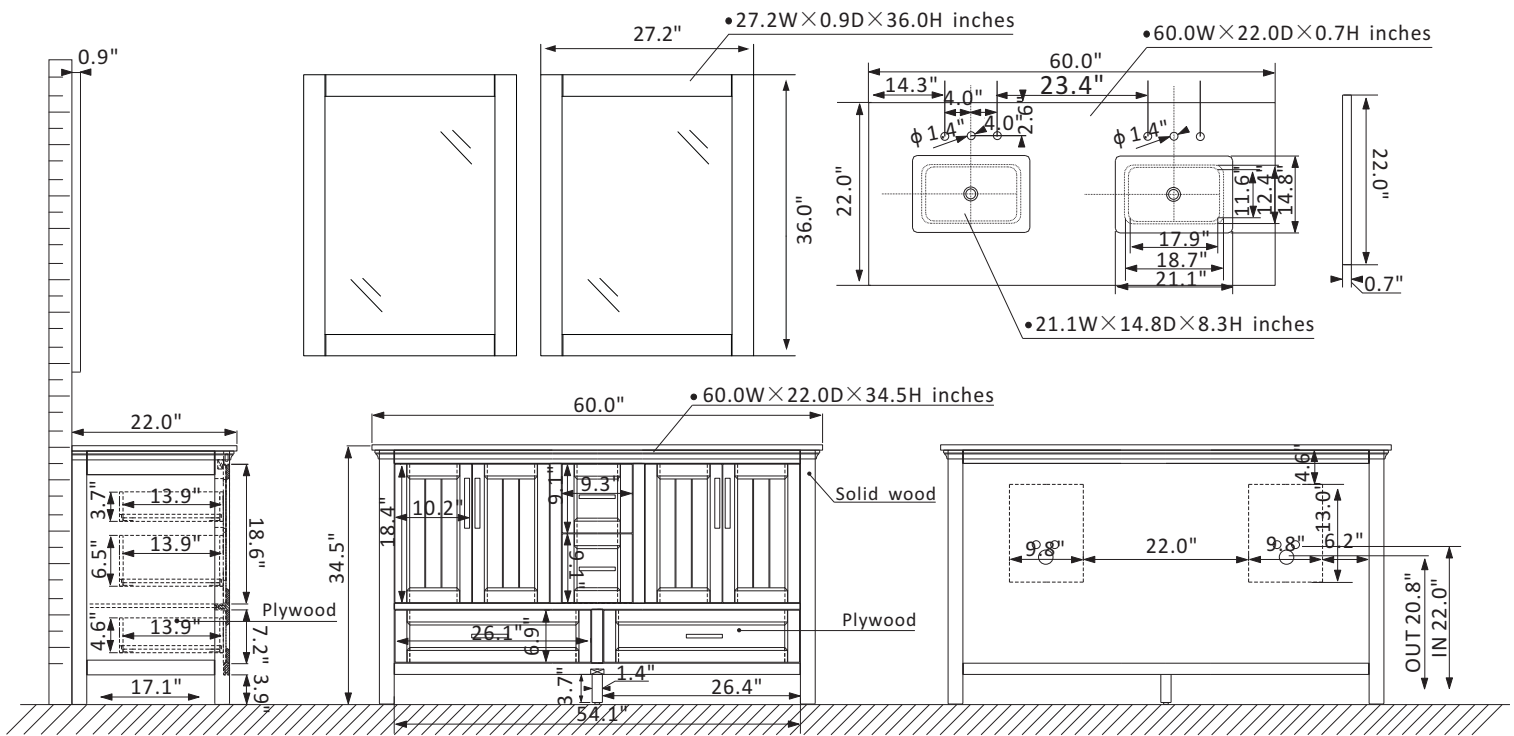

# Altair Isla Vanity Collection 538060-CB-CA

## Features

Construction: Solid wood / plywood

Finish: White, Gray or Classic Blue Finish

Countertop: Natural Carrara white marble

Sink: Two rectangular, undermount ceramic basins with overflow included

Faucet: Countertop pre-drilled for two 8" wide faucet holes