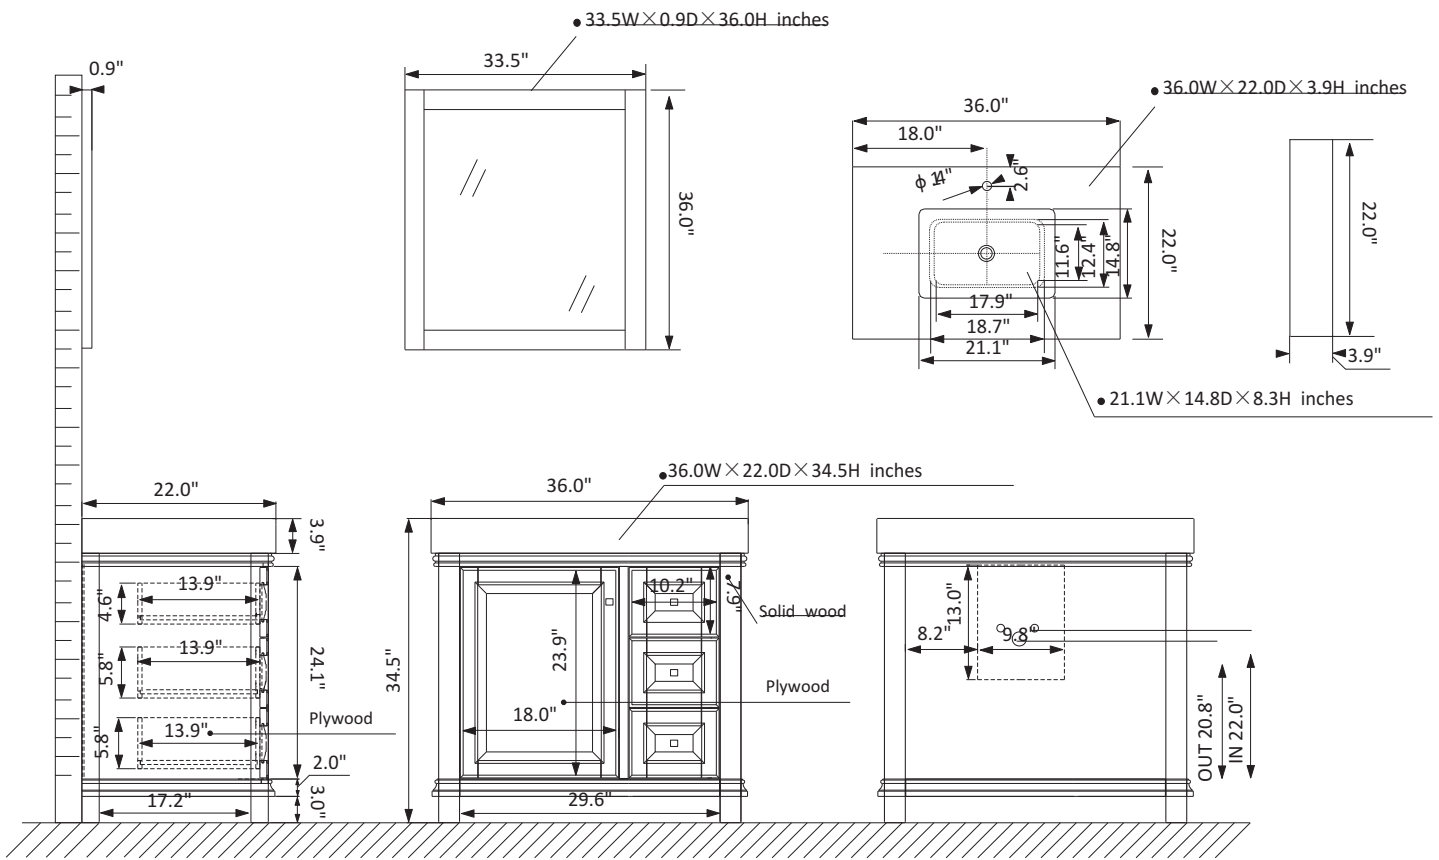

Altair Jardin Vanity Collection 539036-JB-CA

Features

Construction: Solid wood / plywood

Finish: White or Jewelry Blue Finish

Countertop: Natural Carrara white marble

Sink: Rectangular, undermount ceramic basin with overflow included

Faucet: Countertop pre-drilled for single faucet hole

Door/Drawer: 1 soft-closing door and 3 soft-closing drawers

Hardware: Brushed nickel finish hardware

Installation: Easy plumbing and faucet installation*