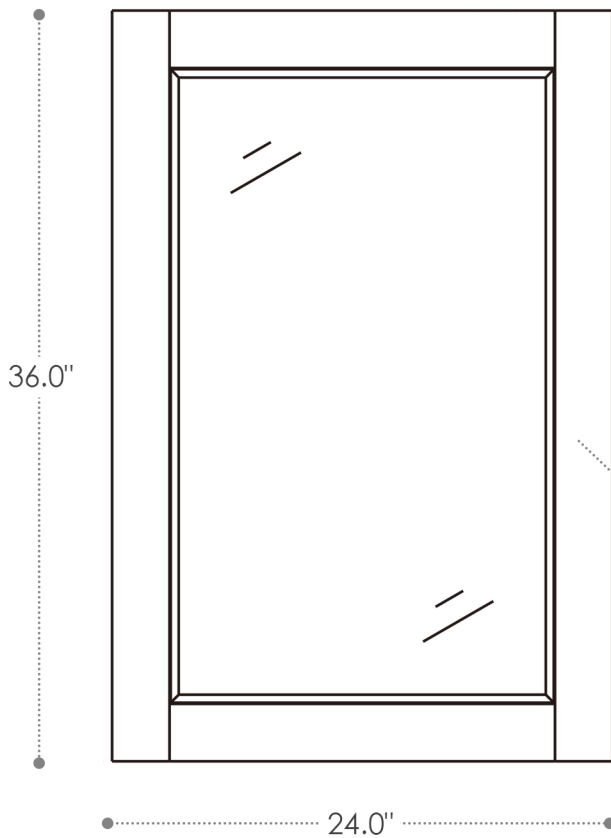

ALTAIR

FASHION BATHROOM LIFE

Altair Inc.

Sutton

24"W x 36"H

Wood Mirror

24.0W×0.9D×36.0H inches

INSTALLATION SPECIFICATION

SKU	541024-MIR-RG		
Product Title	Sutton 24"W x 36"H Wood Mirror		
Overall Dimensions	24 in W x 0.9 in D x 36 in H		
Materials	Solid wood and long-lasting plywood		
Color	Royal Green	Shape	Rectangle
Installation Type	Wall mounted	Net Weight(lbs)	17
Glass Thickness	0.9 inch	Orientation	Vertical
Assembly Required	No	Mounting Bracket	Yes

All measurements are approximate. Measurements may vary +/-1/2".