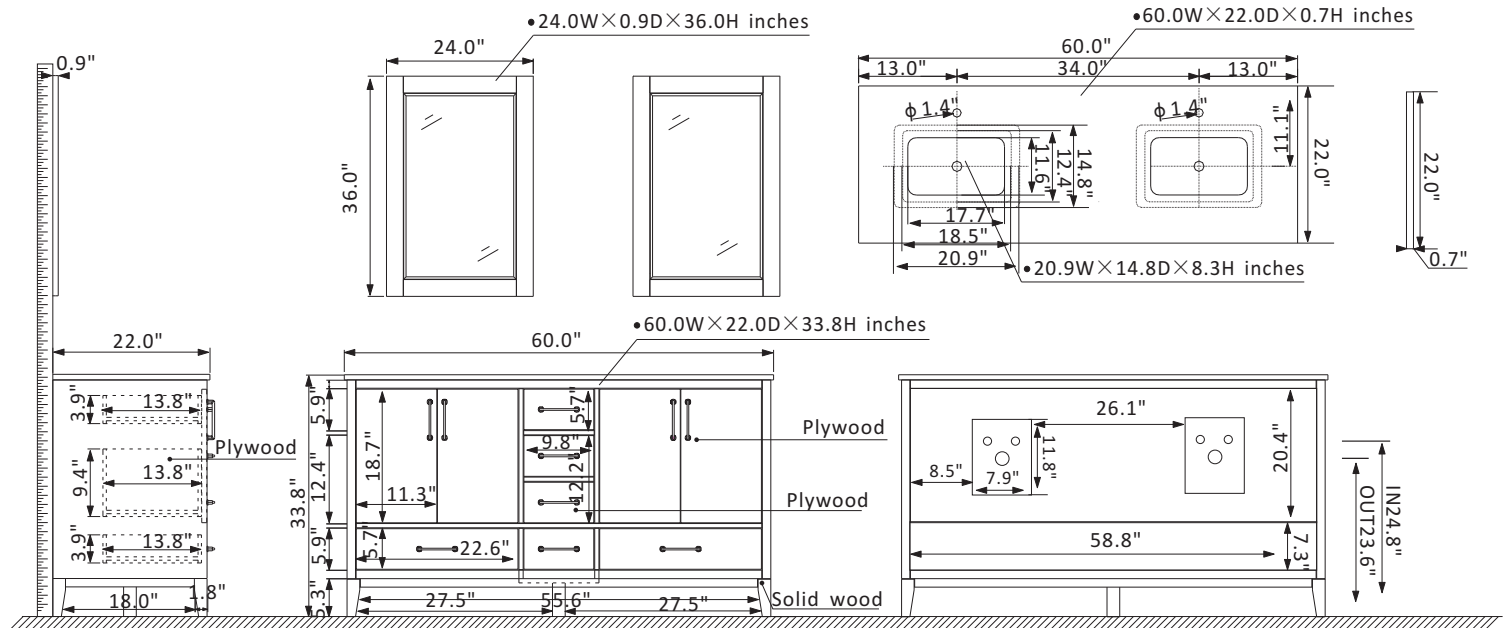

Altair Sutton Vanity Collection 541060-GR-CA

Features

- Construction: Solid wood / plywood
- Finish: White, Gray or Royal Green Finish
- Countertop: Natural Carrara white marble
- Sink: Two rectangular, undermount ceramic basins with overflow included
- Faucet: Countertop pre-drilled for two faucet holes
- Door/Drawer: 4 soft-closing doors, 2 large soft-closing drawers, 2 small soft-closing drawers, 1 dual soft-closing drawer
- Mirror: Dual matching, framed mirrors
- Hardware: Brushed gold finish hardware
- Installation: Easy plumbing and faucet installation*

* Does not include faucet, drain assembly, backsplash or P-trap