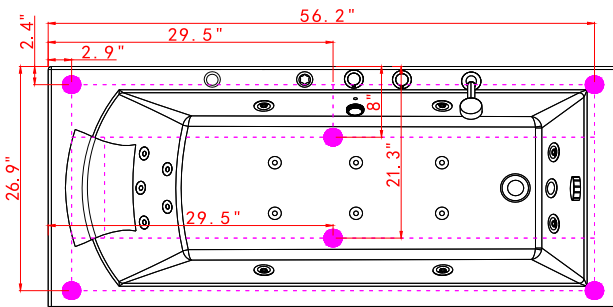

ARIEL

WHIRLPOOL

ARIEL PLATINUM PW1545930RW1 WHIRLPOOL BATHTUB

MODEL: PW1545930RW1

- Size 59"W x 29.5"D x 24.9"H
- Features
- 110V/60Hz
 - 1.5HP Water Pump
 - Handheld Showerhead
 - 17 Hydro-Massage Jets
 - Headrest

SPECIFICATIONS

FRONT VIEW

BACK VIEW

SIDE VIEW

TOP VIEW