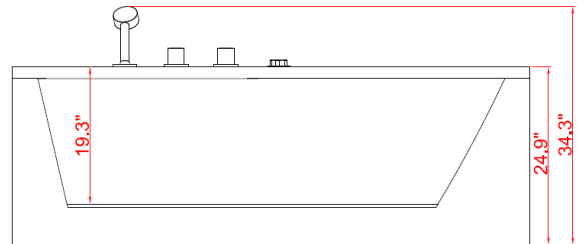

ARIEL

WHIRLPOOL

ARIEL PLATINUM PW1545930RW1 WHIRLPOOL BATHTUB

MODEL: PW1545930RW1

- Size 59"W x 29.5"D x 24.9"H
- Features
- 110V/60Hz
 - 1.5HP Water Pump
 - Handheld Showerhead
 - 17 Hydro-Massage Jets
 - Headrest

SPECIFICATIONS

FRONT VIEW

BACK VIEW

SIDE VIEW

TOP VIEW