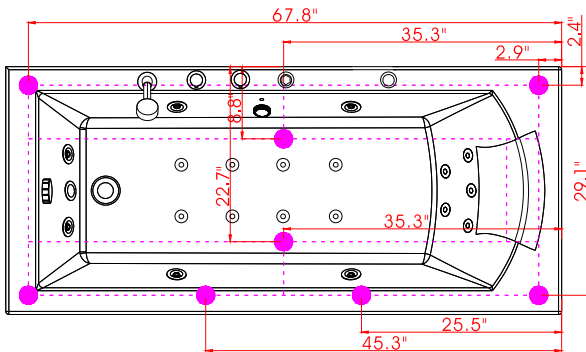

ARIEL

WHIRLPOOL

ARIEL PLATINUM PW1547032LW1 WHIRLPOOL BATHTUB

MODEL: PW1547032LW1

- Size 70.9"W x 31.5"D x 24.9"H
- Features
- 110V/60Hz
 - 1.5HP Water Pump
 - Handheld Showerhead
 - 19 Hydro-Massage Jets
 - Headrest

SPECIFICATIONS

FRONT VIEW

BACK VIEW

SIDE VIEW

TOP VIEW