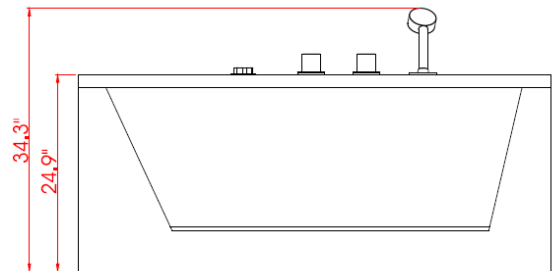

ARIEL

WHIRLPOOL

ARIEL PLATINUM PW1547032LW1 WHIRLPOOL BATHTUB

MODEL: PW1547032LW1

- Size 70.9"W x 31.5"D x 24.9"H
- Features
- 110V/60Hz
 - 1.5HP Water Pump
 - Handheld Showerhead
 - 19 Hydro-Massage Jets
 - Headrest

SPECIFICATIONS

FRONT VIEW

BACK VIEW

SIDE VIEW

TOP VIEW