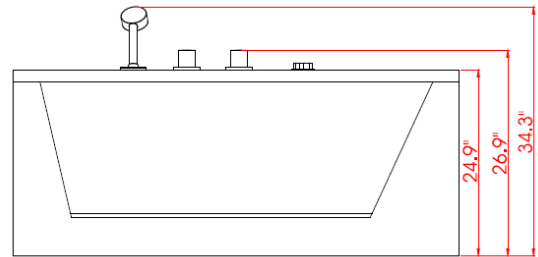

ARIEL

WHIRLPOOL

ARIEL PLATINUM PW1547032RW1 WHIRLPOOL BATHTUB

MODEL: PW1547032RW1

- Size 70.9"W x 31.5"D x 24.9"H
- Features
- 110V/60Hz
 - 1.5HP Water Pump
 - Handheld Showerhead
 - 19 Hydro-Massage Jets
 - Headrest

SPECIFICATIONS

FRONT VIEW

BACK VIEW

SIDE VIEW

TOP VIEW