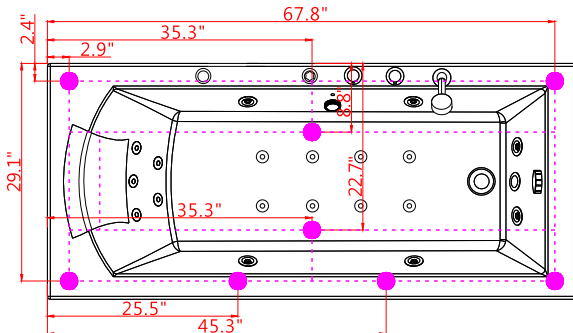

ARIEL

WHIRLPOOL

ARIEL PLATINUM PW1547032RW1 WHIRLPOOL BATHTUB

MODEL: PW1547032RW1

- Size 70.9"W x 31.5"D x 24.9"H
- Features
- 110V/60Hz
 - 1.5HP Water Pump
 - Handheld Showerhead
 - 19 Hydro-Massage Jets
 - Headrest

SPECIFICATIONS

FRONT VIEW

BACK VIEW

SIDE VIEW

TOP VIEW