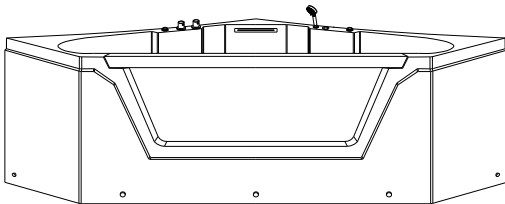

#### MODEL: PW1565959CW1

Size 59.6"W x 59.6"D x 23.7"H

- Features
- 110V/60Hz
  - 1.5HP Water Pump
  - Handheld Showerhead
  - 22 Hydro-Massage Jets
  - Headrest

#### SPECIFICATIONS

FRONT VIEW

BACK VIEW

SIDE VIEW

TOP VIEW