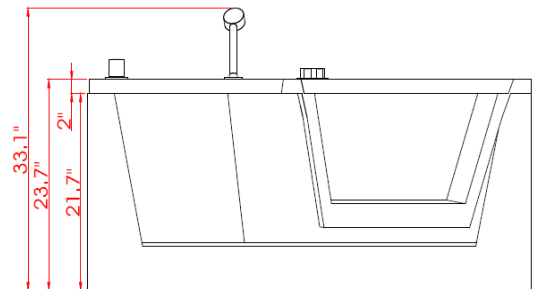

#### MODEL: PW1565959CW1

Size 59.6"W x 59.6"D x 23.7"H

- Features
- 110V/60Hz
  - 1.5HP Water Pump
  - Handheld Showerhead
  - 22 Hydro-Massage Jets
  - Headrest

#### SPECIFICATIONS

FRONT VIEW

BACK VIEW

SIDE VIEW

TOP VIEW