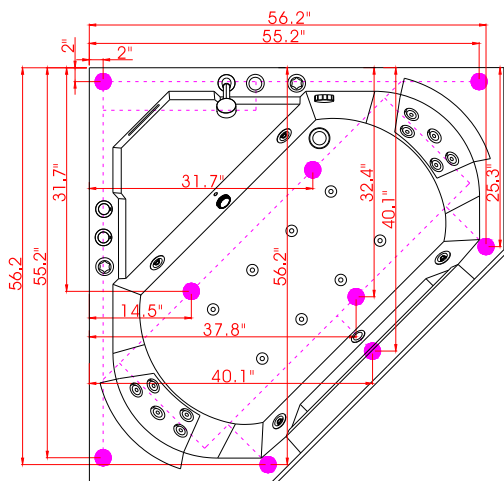

#### MODEL: PW1565959CW1

Size 59.6"W x 59.6"D x 23.7"H

- Features
- 110V/60Hz
  - 1.5HP Water Pump
  - Handheld Showerhead
  - 22 Hydro-Massage Jets
  - Headrest

#### SPECIFICATIONS

FRONT VIEW

BACK VIEW

SIDE VIEW

TOP VIEW