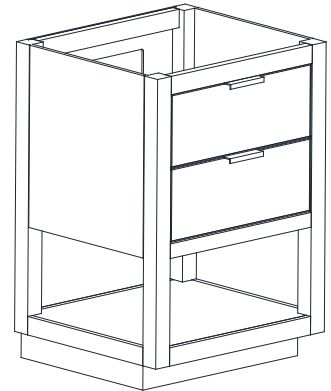

Product Diagrams / Diagrammes Produit

Caractéristiques

- Cadre en bois de bouleau massif
- Panneau de contreplaqué
- 1 incliner le tiroir
- 1 tiroirs à fermeture douce
- Quincaillerie au finior mat
- Quincaillerie au fini nickel brossé
- Patins réglables en hauteur

Front / Devant