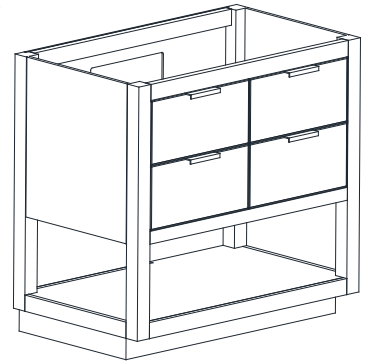

Product Diagrams / Diagrammes Produit

Caractéristiques

- Cadre en bois de bouleau massif
- Panneau de contreplaqué
- 2 incliner le tiroirs
- 2 tiroirs à fermeture douce
- Quincaillerie au finior mat
- Quincaillerie au fini nickel brossé
- Patins réglables en hauteur

Front / Devant