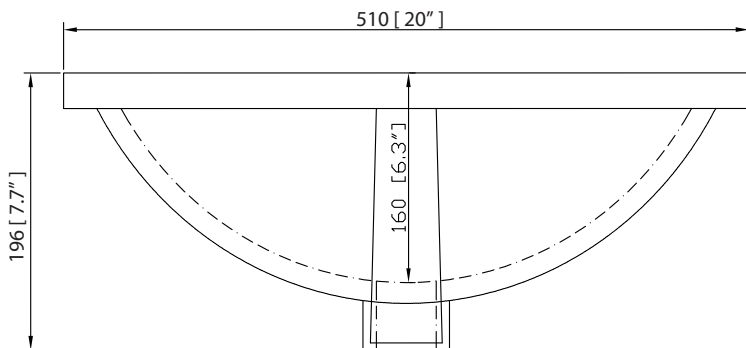

- BK - Natural Black Granite
- CW - Natural Carrera White marble
- GB - Natural Galala Beige marble

Nominal Dimension

- 37W x 22D x 1H inches
- 940 x 560 x 25 mm

Related Items

Sink	CUM20WT-R			
Vanity	ALLIE-V36	BROOKS-V36	COLTON-V36	DELANO-V36
	HEPBURN-V36	KELLY-V36	LAYLA-V36	MADISON-V36
	MODERO-V36	THOMPSON-V36		

Product Diagrams

Top

Side

Avanity

CUM20WT-R

Features

- Vitreous China
- Undermount application

Components

Drain	VC-DRAIN-CP	VC-DRAIN-BN
-------	-------------	-------------

Colors / Finishes

- White

Nominal Dimension

- 20W x 15D x 7.7H inches
- 510 x 381 x 196mm

Product Diagrams

Top

Front

Side