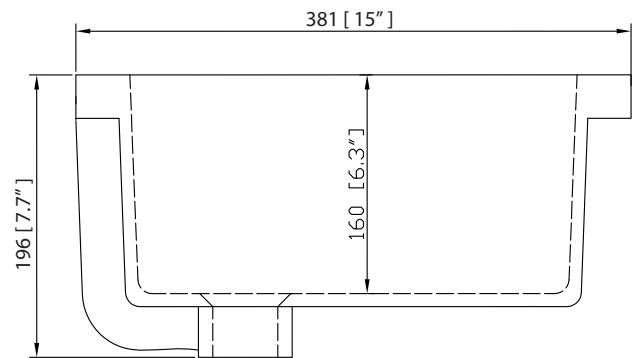

- BK - Natural Black Granite
- CW - Natural Carrera White marble
- GB - Natural Galala Beige marble

Nominal Dimension

- 37W x 22D x 1H inches
- 940 x 560 x 25 mm

Related Items

Sink	CUM20WT-R			
Vanity	ALLIE-V36	BROOKS-V36	COLTON-V36	DELANO-V36
	HEPBURN-V36	KELLY-V36	LAYLA-V36	MADISON-V36
	MODERO-V36	THOMPSON-V36		

Product Diagrams

Top

Side

Avanity

CUM20WT-R

Features

- Vitreous China
- Undermount application

Components

Drain	VC-DRAIN-CP	VC-DRAIN-BN
-------	-------------	-------------

Colors / Finishes

- White

Nominal Dimension

- 20W x 15D x 7.7H inches
- 510 x 381 x 196mm

Product Diagrams

Top

Front