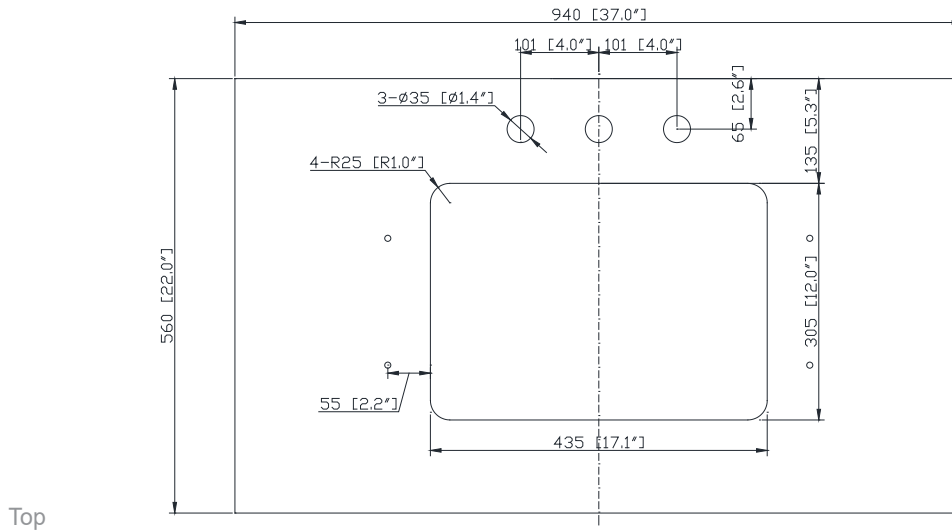

- BK - Natural Black Granite
- CW - Natural Carrera White marble
- GB - Natural Galala Beige marble

Nominal Dimension

- 37W x 22D x 1H inches
- 940 x 560 x 25 mm

Related Items

Sink	CUM20WT-R			
Vanity	ALLIE-V36	BROOKS-V36	COLTON-V36	DELANO-V36
	HEPBURN-V36	KELLY-V36	LAYLA-V36	MADISON-V36
	MODERO-V36	THOMPSON-V36		

Product Diagrams

Top

Side

Avanity

CUM20WT-R

Features

- Vitreous China
- Undermount application

Components

Drain	VC-DRAIN-CP	VC-DRAIN-BN
-------	-------------	-------------

Colors / Finishes

- White

Nominal Dimension

- 20W x 15D x 7.7H inches
- 510 x 381 x 196mm

Product Diagrams

Top

Front