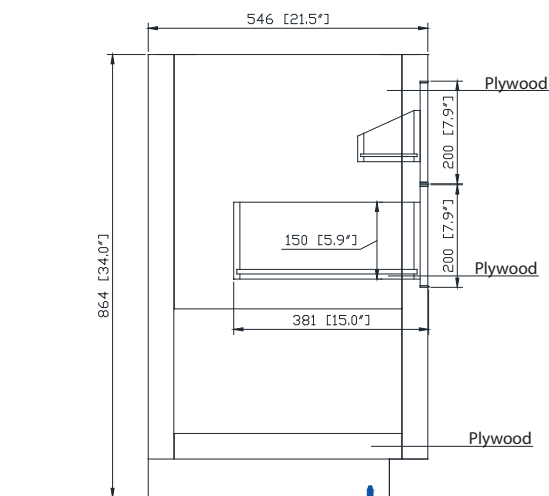

Colors / Couleurs

- Twilight Gray Gold / Or Gris Crépuscule
- Twilight Gray Silver / Crépuscule Gris Argent
- White Gold or Silver/ Or Blanc ou Argent

Nominal Dimension / Dimension Nominale

• 36W x 21.5D x 34H inches | 914 x 546 x 864 mm

Front / Devant

Back / Derrière

Side / Côté

Top / Haut

SUT37BK-R / SUT37CW -R / SUT37GB-R

Features

- Top cutout for single undermount sink
- Top pre-drilled for 8" widespread faucet
- 4" backsplash included

Colors / Finishes

- BK - Natural Black Granite
- CW - Natural Carrera White marble
- GB - Natural Galala Beige marble

Nominal Dimension

- 37W x 22D x 1H inches
- 940 x 560 x 25 mm

Related Items

Sink	CUM20WT-R			
Vanity	ALLIE-V36	BROOKS-V36	COLTON-V36	DELANO-V36
	HEPBURN-V36	KELLY-V36	LAYLA-V36	MADISON-V36
	MODERO-V36	THOMPSON-V36		

Drain	VC-DRAIN-CP	VC-DRAIN-BN
-------	-------------	-------------

Colors / Finishes

- White

Nominal Dimension

- 20W x 15D x 7.7H inches
- 510 x 381 x 196mm

Product Diagrams

Top

Front