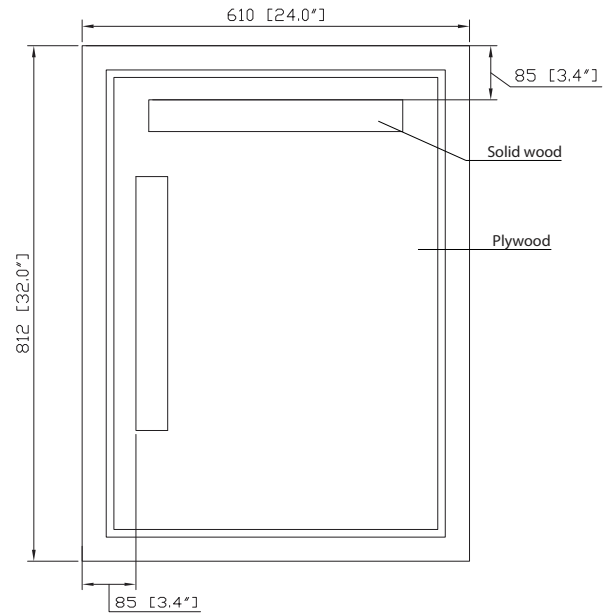

Avanity

BRENTWOOD-M24-NW

Features

- Solid poplar wood frame, Elm Veneer MDF
- Beveled mirror
- Mirror hangs vertically and horizontally
- Wood cleat for easy hanging and leveling

Colors / Finishes

- New Walnut

Nominal Dimension

- 24W x 1.5D x 32H inches

Components

Vanity	BRENTWOOD-V25-NW	BRENTWOOD-V31-NW
	BRENTWOOD-V49-NW	BRENTWOOD-V61-NW

Product Diagrams

Front

Back

Side