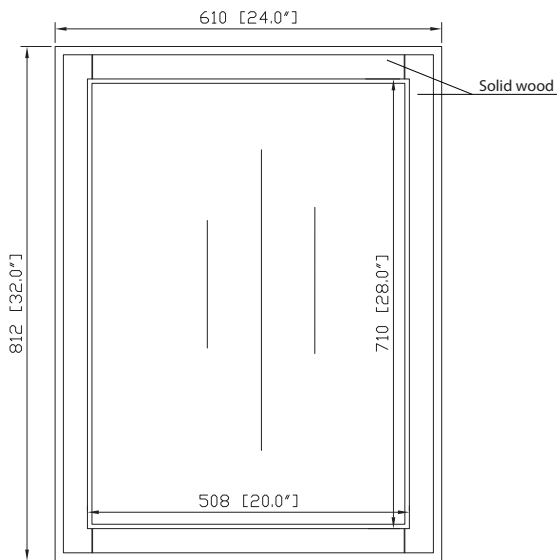

Avanity

BRENTWOOD-M24-NW

Features

- Solid poplar wood frame, Elm Veneer MDF
- Beveled mirror
- Mirror hangs vertically and horizontally
- Wood cleat for easy hanging and leveling

Colors / Finishes

- New Walnut

Nominal Dimension

- 24W x 1.5D x 32H inches

Components

Vanity	BRENTWOOD-V25-NW	BRENTWOOD-V31-NW
	BRENTWOOD-V49-NW	BRENTWOOD-V61-NW

Product Diagrams

Front

Back

Side