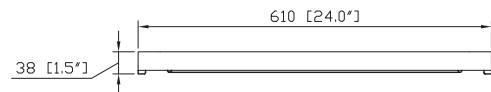

Nominal Dimension

- 24W x 1.5D x 32H inches

Components

Vanity	BRENTWOOD-V25-NW	BRENTWOOD-V31-NW
	BRENTWOOD-V49-NW	BRENTWOOD-V61-NW

Product Diagrams

Front

Back

Side