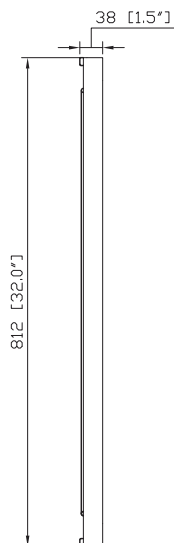

Avanity

BRENTWOOD-M24-NW

Features

- Solid poplar wood frame, Elm Veneer MDF
- Beveled mirror
- Mirror hangs vertically and horizontally
- Wood cleat for easy hanging and leveling

Colors / Finishes

- New Walnut

Nominal Dimension

- 24W x 1.5D x 32H inches

Components

Vanity	BRENTWOOD-V25-NW	BRENTWOOD-V31-NW
	BRENTWOOD-V49-NW	BRENTWOOD-V61-NW

Product Diagrams

Front

Back

Side