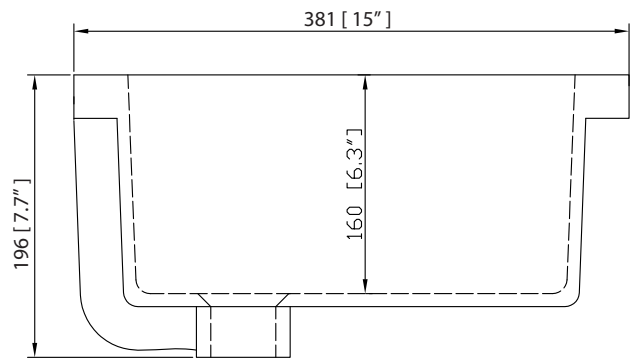

Colors / Finishes

- New Walnut

Nominal Dimension

- 61W x 22D x 33.6H inches

Components

Mirror	BRENTWOOD-M24-NW	BRENTWOOD-M30-NW	
Vanity Top	SUT61BK-R	SUT61GB-R	SUT61CW-R
Sink	CUM20WT-R		

Product Diagrams

Front

Nominal Dimension

- 61W x 22D x 1H inches
- 1549 x 560 x 25 mm

Related Items

Sink	CUM20WT-R			
Vanity	BRENTWOOD-V61	BROOKS-V60	HAMILTON-V60	
	LEXINGTON-V60	MADISON-V60	MODERO-V60	THOMPSON-V60

Product Diagrams

Top

Side

Avanity

CUM20WT-R

Features

- Vitreous China
- Undermount application

Components

Drain	VC-DRAIN-CP	VC-DRAIN-BN
-------	-------------	-------------

Colors / Finishes

- White

Nominal Dimension

- 20W x 15D x 7.7H inches
- 510 x 381 x 196mm

Product Diagrams

Top

Front

Side