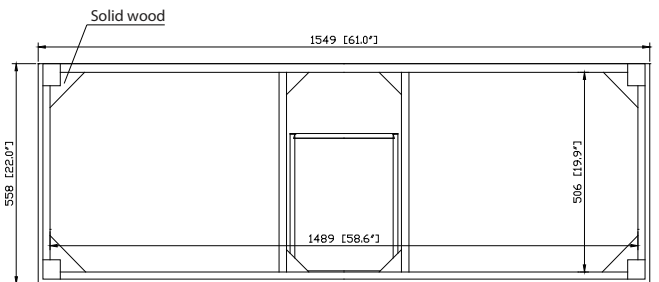

Colors / Finishes

- New Walnut

Nominal Dimension

- 61W x 22D x 33.6H inches

Components

Mirror	BRENTWOOD-M24-NW	BRENTWOOD-M30-NW	
Vanity Top	SUT61BK-R	SUT61GB-R	SUT61CW-R
Sink	CUM20WT-R		

Product Diagrams

Front

Back

Side

Top

SUT61BK-R / SUT61CW -R / SUT61GB-R

Features

- Top cutout for dual undermount sinks
- Top pre-drilled for 8" widespread faucet
- 4" backsplash included

Colors / Finishes

- BK - Natural Black Granite
- CW - Natural Carrera White marble
- GB - Natural Galala Beige marble

Nominal Dimension

- 61W x 22D x 1H inches
- 1549 x 560 x 25 mm

Related Items

Sink	CUM20WT-R			
Vanity	BRENTWOOD-V61	BROOKS-V60	HAMILTON-V60	
	LEXINGTON-V60	MADISON-V60	MODERO-V60	THOMPSON-V60

Product Diagrams

Colors / Finishes

- White

Nominal Dimension

- 20W x 15D x 7.7H inches
- 510 x 381 x 196mm

Product Diagrams

Top

Front

Side