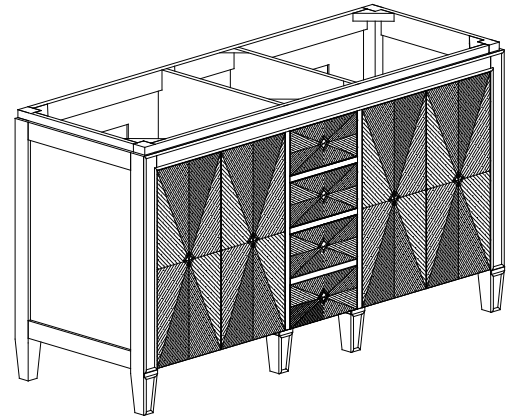

Avanity

BRENTWOOD-V61-NW

Features

- Solid poplar wood frame, Elm veneer MDF
- Hand crafted details
- 4 soft-close doors
- 3 soft-close drawers
- 2 interior shelves
- Antique nickel finished hardware
- Adjustable height levelers

Colors / Finishes

- New Walnut

Nominal Dimension

- 61W x 22D x 33.6H inches

Components

Mirror	BRENTWOOD-M24-NW	BRENTWOOD-M30-NW	
Vanity Top	SUT61BK-R	SUT61GB-R	SUT61CW-R
Sink	CUM20WT-R		

Product Diagrams

Front

Back

Side

Top

SUT61BK-R / SUT61CW -R / SUT61GB-R

Features

- Top cutout for dual undermount sinks
- Top pre-drilled for 8" widespread faucet
- 4" backsplash included

Colors / Finishes

- BK - Natural Black Granite
- CW - Natural Carrera White marble
- GB - Natural Galala Beige marble

Colors / Finishes

- White

Nominal Dimension

- 20W x 15D x 7.7H inches
- 510 x 381 x 196mm

Product Diagrams

Top

Front

Side