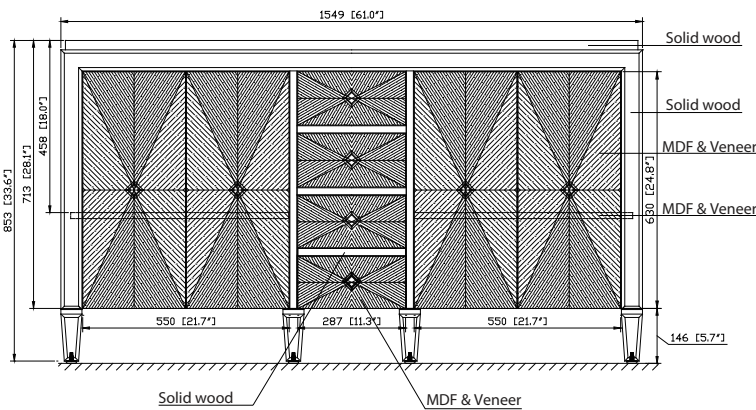

Avanity

BRENTWOOD-V61-NW

Features

- Solid poplar wood frame, Elm veneer MDF
- Hand crafted details
- 4 soft-close doors
- 3 soft-close drawers
- 2 interior shelves
- Antique nickel finished hardware
- Adjustable height levelers

Colors / Finishes

- New Walnut

Nominal Dimension

- 61W x 22D x 33.6H inches

Components

Mirror	BRENTWOOD-M24-NW	BRENTWOOD-M30-NW	
Vanity Top	SUT61BK-R	SUT61GB-R	SUT61CW-R
Sink	CUM20WT-R		

Product Diagrams

Front

Nominal Dimension

- 61W x 22D x 1H inches
- 1549 x 560 x 25 mm

Related Items

Sink	CUM20WT-R			
Vanity	BRENTWOOD-V61	BROOKS-V60	HAMILTON-V60	
	LEXINGTON-V60	MADISON-V60	MODERO-V60	THOMPSON-V60

Product Diagrams

Colors / Finishes

- White

Nominal Dimension

- 20W x 15D x 7.7H inches
- 510 x 381 x 196mm

Product Diagrams

Top

Front

Side