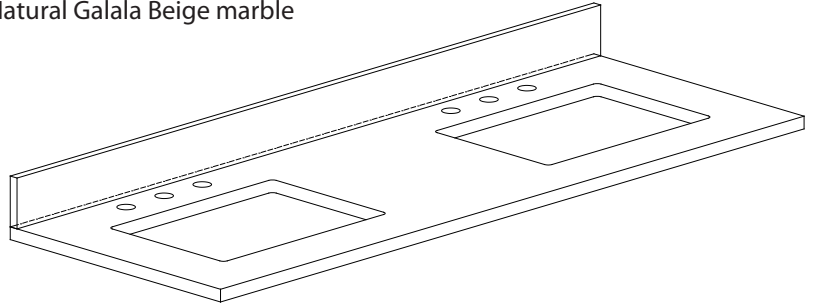

Colors / Finishes

- New Walnut

Nominal Dimension

- 61W x 22D x 33.6H inches

Components

Mirror	BRENTWOOD-M24-NW	BRENTWOOD-M30-NW	
Vanity Top	SUT61BK-R	SUT61GB-R	SUT61CW-R
Sink	CUM20WT-R		

Product Diagrams

Front

Back

Side

Top

SUT61BK-R / SUT61CW -R / SUT61GB-R

Features

- Top cutout for dual undermount sinks
- Top pre-drilled for 8" widespread faucet
- 4" backsplash included

Colors / Finishes

- BK - Natural Black Granite
- CW - Natural Carrera White marble
- GB - Natural Galala Beige marble

Nominal Dimension

- 61W x 22D x 1H inches
- 1549 x 560 x 25 mm

Related Items

Sink	CUM20WT-R			
Vanity	BRENTWOOD-V61	BROOKS-V60	HAMILTON-V60	
	LEXINGTON-V60	MADISON-V60	MODERO-V60	THOMPSON-V60

Product Diagrams

Colors / Finishes

- White

Nominal Dimension

- 20W x 15D x 7.7H inches
- 510 x 381 x 196mm

Product Diagrams

Top

Front

Side