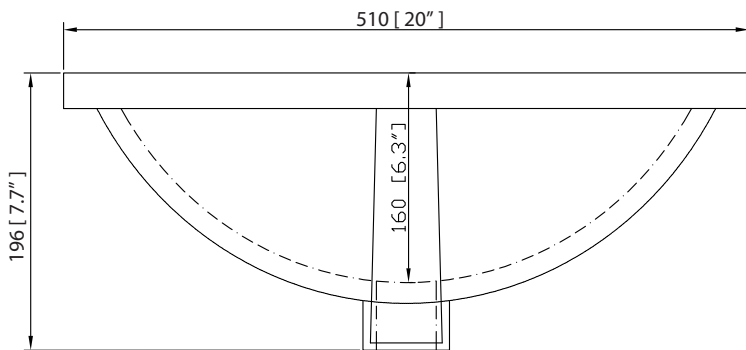

Colors / Finishes

- New Walnut

Nominal Dimension

- 61W x 22D x 33.6H inches

Components

Mirror	BRENTWOOD-M24-NW	BRENTWOOD-M30-NW	
Vanity Top	SUT61BK-R	SUT61GB-R	SUT61CW-R
Sink	CUM20WT-R		

Product Diagrams

Front

Nominal Dimension

- 61W x 22D x 1H inches
- 1549 x 560 x 25 mm

Related Items

Sink	CUM20WT-R			
Vanity	BRENTWOOD-V61	BROOKS-V60	HAMILTON-V60	
	LEXINGTON-V60	MADISON-V60	MODERO-V60	THOMPSON-V60

Product Diagrams

Colors / Finishes

- White

Nominal Dimension

- 20W x 15D x 7.7H inches
- 510 x 381 x 196mm

Product Diagrams

Top

Front

Side