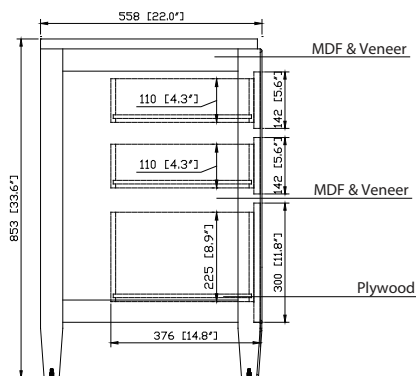

Avanity

BRENTWOOD-V61-NW

Features

- Solid poplar wood frame, Elm veneer MDF
- Hand crafted details
- 4 soft-close doors
- 3 soft-close drawers
- 2 interior shelves
- Antique nickel finished hardware
- Adjustable height levelers

Colors / Finishes

- New Walnut

Nominal Dimension

- 61W x 22D x 33.6H inches

Components

Mirror	BRENTWOOD-M24-NW	BRENTWOOD-M30-NW	
Vanity Top	SUT61BK-R	SUT61GB-R	SUT61CW-R
Sink	CUM20WT-R		

Product Diagrams

Side