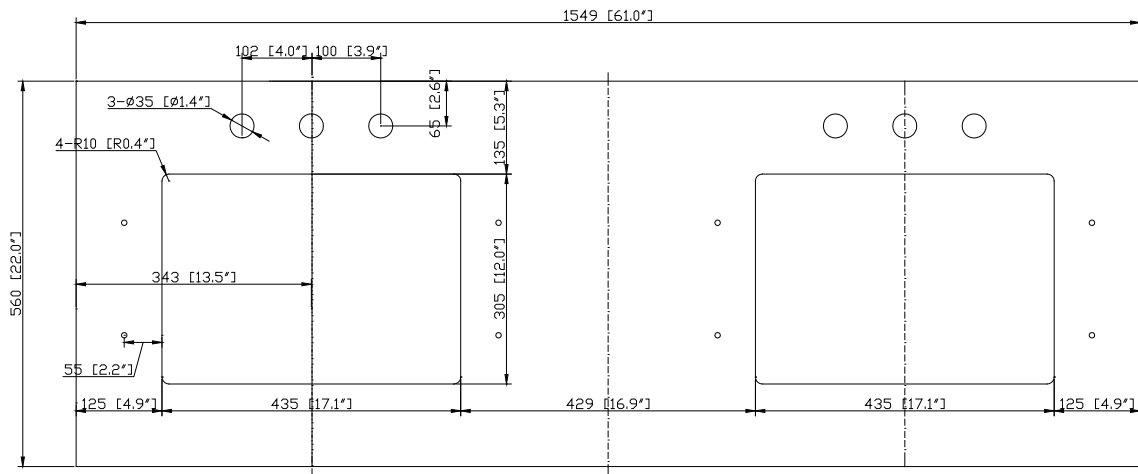

Colors / Finishes

- New Walnut

Nominal Dimension

- 61W x 22D x 33.6H inches

Components

Mirror	BRENTWOOD-M24-NW	BRENTWOOD-M30-NW	
Vanity Top	SUT61BK-R	SUT61GB-R	SUT61CW-R
Sink	CUM20WT-R		

Product Diagrams

Front

Nominal Dimension

- 61W x 22D x 1H inches
- 1549 x 560 x 25 mm

Related Items

Sink	CUM20WT-R			
Vanity	BRENTWOOD-V61	BROOKS-V60	HAMILTON-V60	
	LEXINGTON-V60	MADISON-V60	MODERO-V60	THOMPSON-V60

Product Diagrams

Colors / Finishes

- White

Nominal Dimension

- 20W x 15D x 7.7H inches
- 510 x 381 x 196mm

Product Diagrams

Top

Front

Side