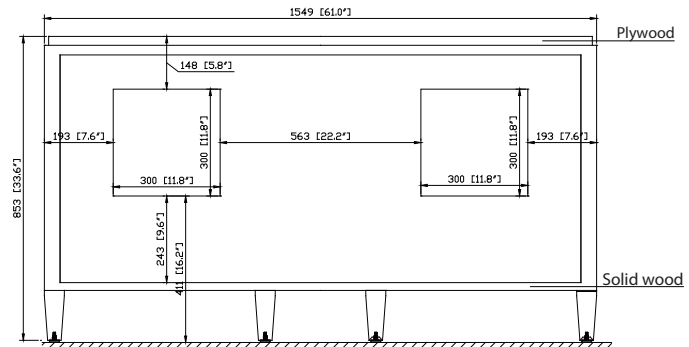

Avanity

BRENTWOOD-V61-NW

Features

- Solid poplar wood frame, Elm veneer MDF
- Hand crafted details
- 4 soft-close doors
- 3 soft-close drawers
- 2 interior shelves
- Antique nickel finished hardware
- Adjustable height levelers

Colors / Finishes

- New Walnut

Nominal Dimension

- 61W x 22D x 33.6H inches

Components

Mirror	BRENTWOOD-M24-NW	BRENTWOOD-M30-NW	
Vanity Top	SUT61BK-R	SUT61GB-R	SUT61CW-R
Sink	CUM20WT-R		

Product Diagrams

Front

Nominal Dimension

- 61W x 22D x 1H inches
- 1549 x 560 x 25 mm

Related Items

Sink	CUM20WT-R			
Vanity	BRENTWOOD-V61	BROOKS-V60	HAMILTON-V60	
	LEXINGTON-V60	MADISON-V60	MODERO-V60	THOMPSON-V60

Product Diagrams

Colors / Finishes

- White

Nominal Dimension

- 20W x 15D x 7.7H inches
- 510 x 381 x 196mm

Product Diagrams

Top

Front

Side