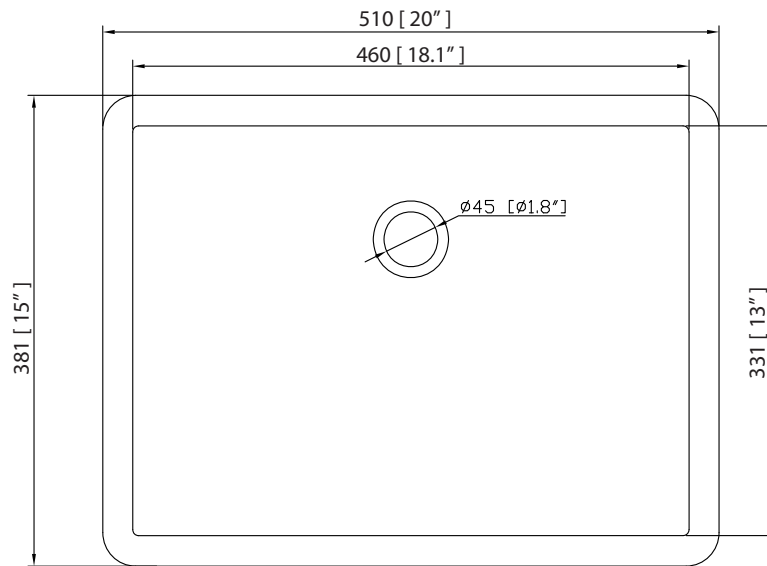

Colors / Finishes

- New Walnut

Nominal Dimension

- 61W x 22D x 33.6H inches

Components

Mirror	BRENTWOOD-M24-NW	BRENTWOOD-M30-NW	
Vanity Top	SUT61BK-R	SUT61GB-R	SUT61CW-R
Sink	CUM20WT-R		

Product Diagrams

Front

Nominal Dimension

- 61W x 22D x 1H inches
- 1549 x 560 x 25 mm

Related Items

Sink	CUM20WT-R			
Vanity	BRENTWOOD-V61	BROOKS-V60	HAMILTON-V60	
	LEXINGTON-V60	MADISON-V60	MODERO-V60	THOMPSON-V60

Product Diagrams

Colors / Finishes

- White

Nominal Dimension

- 20W x 15D x 7.7H inches
- 510 x 381 x 196mm

Product Diagrams

Top

Front

Side