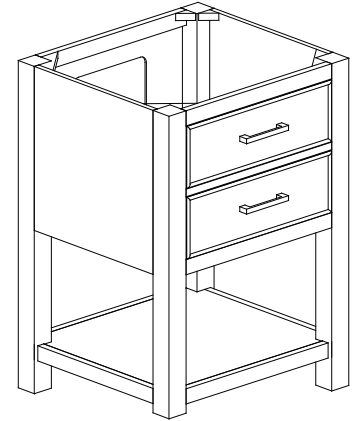

## Features

- Solid poplar wood frame, Birch veneer plywood
- 1 soft-close drawer, 1 open shelf
- Brushed nickel or matte gold finish hardware
- Adjustable height levelers

## Nominal Dimension

- 24W x 21.5D x 34H inches