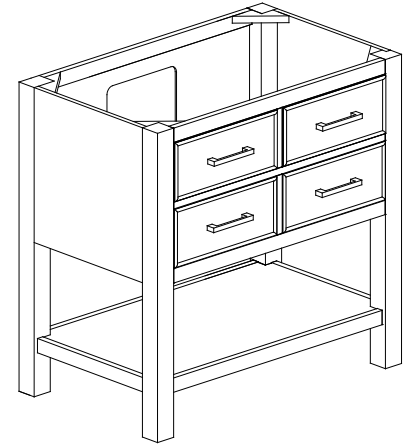

Avanity

BROOKS-V36-CG
 BROOKS-V36-WT
 BROOKS-V36-NB

Features

- Solid poplar frame and birch veneer plywood
- 2 soft-close drawer
- Brushed nickel or matte gold finish hardware
- Adjustable height levelers
- Under counter application

Colors / Finishes

- Chilled Gray
- White
- Navy Blue

Nominal Dimension

- 36W x 21.5D x 34H (inches)

Related Items

Mirror	14000-M24-CG	14000-MC24-CG	14000-M28-CG	14000-M24-NB
	14000-M24-WT	14000-MC24-WT	14000-M28-WT	14000-MC24-NB
Vanity Top	SUT37BK-R	SUT37GB-R	SUT37CW-R	
	SUT37BK	SUT37GB	SUT37CW	
Sink	CUM20WT-R	CUM18WT	CUM18LN	