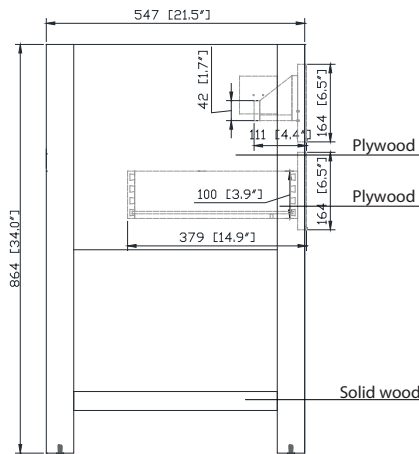

Colors / Finishes

- Chilled Gray
- White
- Navy Blue

Nominal Dimension

- 36W x 21.5D x 34H (inches)

Related Items

Mirror	14000-M24-CG	14000-MC24-CG	14000-M28-CG	14000-M24-NB
	14000-M24-WT	14000-MC24-WT	14000-M28-WT	14000-MC24-NB
Vanity Top	SUT37BK-R	SUT37GB-R	SUT37CW-R	
	SUT37BK	SUT37GB	SUT37CW	
Sink	CUM20WT-R	CUM18WT	CUM18LN	

Product Diagrams

Front

Back

Side

Top

For customer support please call 866 522 5578 weekdays 9:00 to 6:00 PST