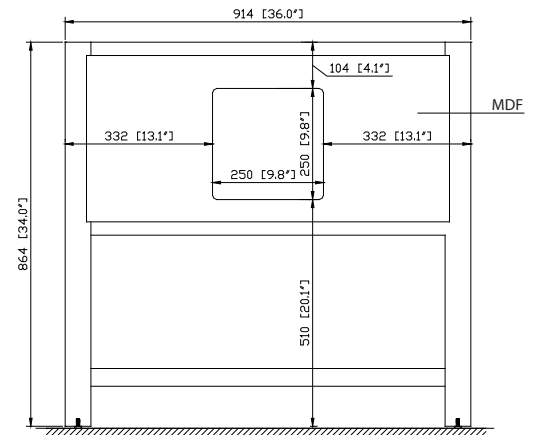

Colors / Finishes

- Chilled Gray
- White
- Navy Blue

Nominal Dimension

- 36W x 21.5D x 34H (inches)

Related Items

Mirror	14000-M24-CG	14000-MC24-CG	14000-M28-CG	14000-M24-NB
	14000-M24-WT	14000-MC24-WT	14000-M28-WT	14000-MC24-NB
Vanity Top	SUT37BK-R	SUT37GB-R	SUT37CW-R	
	SUT37BK	SUT37GB	SUT37CW	
Sink	CUM20WT-R	CUM18WT	CUM18LN	

Product Diagrams

Front

Back

Side

Top

For customer support please call 866 522 5578 weekdays 9:00 to 6:00 PST