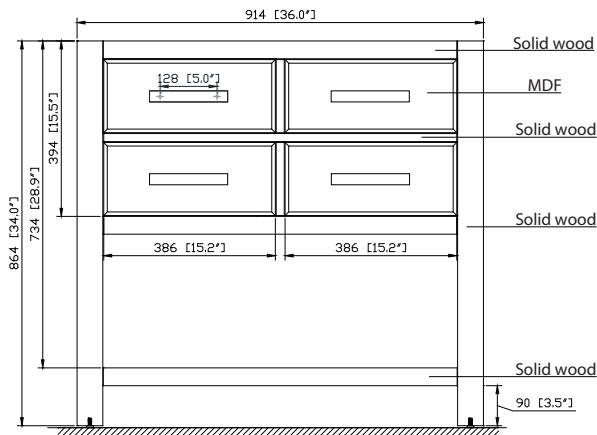

Product Diagrams

Front