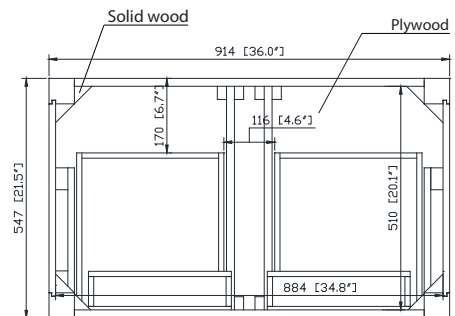

Colors / Finishes

- Chilled Gray
- White
- Navy Blue

Nominal Dimension

- 36W x 21.5D x 34H (inches)

Related Items

Mirror	14000-M24-CG	14000-MC24-CG	14000-M28-CG	14000-M24-NB
	14000-M24-WT	14000-MC24-WT	14000-M28-WT	14000-MC24-NB
Vanity Top	SUT37BK-R	SUT37GB-R	SUT37CW-R	
	SUT37BK	SUT37GB	SUT37CW	
Sink	CUM20WT-R	CUM18WT	CUM18LN	

Product Diagrams

Front

Back

Side

Top

For customer support please call 866 522 5578 weekdays 9:00 to 6:00 PST