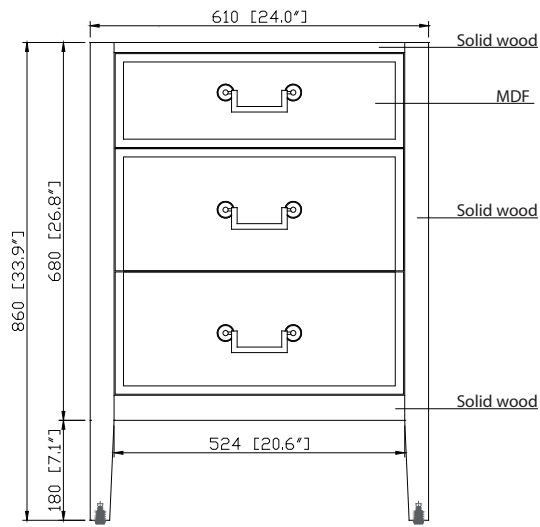

- Taupe Glaze
- White

Nominal Dimension

- 24W x 21.5D x 33.9H (inches)

Related Items

Mirror	14000-M24-TG	14000-MC24-TG	
	14000-M24-WT	14000-MC24-WT	
Vanity Top	SUT25BK-R	SUT25CW-R	SUT25GB-R
	SUT25BK	SUT25CW	SUT25GB
Sink	CUM20WT-R	CUM18WTX	CUM18LN

Product Diagrams

Front

Back

Side

Top

SUT25BK-R / SUT25CW -R / SUT25GB-R

Features

- Top cutout for single undermount sink
- Top pre-drilled for 8" widespread faucet
- 4" backsplash included

Colors / Finishes

- BK - Natural Black Granite
- CW - Natural Carrera White marble
- GB - Natural Galala Beige marble

Nominal Dimension

- 25W x 22D x 1H inches
- 635 x 560 x 25 mm

Related Items

Sink	CUM20WT-R	
Vanity	BROOKS-V24	
	DELANO-V24	TRIBECA-V24

Drain	VC-DRAIN-CP	VC-DRAIN-BN
-------	-------------	-------------

Colors / Finishes

- White

Nominal Dimension

- 20W x 15D x 7.7H inches
- 510 x 381 x 196mm

Product Diagrams

Top

Front