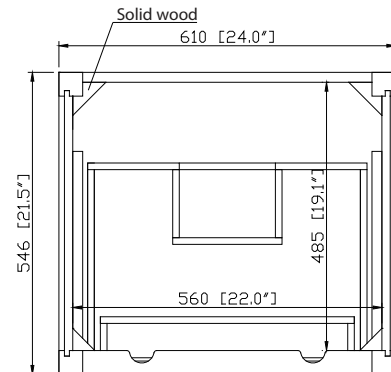

- Taupe Glaze
- White

Nominal Dimension

- 24W x 21.5D x 33.9H (inches)

Related Items

Mirror	14000-M24-TG	14000-MC24-TG	
	14000-M24-WT	14000-MC24-WT	
Vanity Top	SUT25BK-R	SUT25CW-R	SUT25GB-R
	SUT25BK	SUT25CW	SUT25GB
Sink	CUM20WT-R	CUM18WTX	CUM18LN

Product Diagrams

Front

Back

Side

Top

SUT25BK-R / SUT25CW -R / SUT25GB-R

Features

- Top cutout for single undermount sink
- Top pre-drilled for 8" widespread faucet
- 4" backsplash included

Colors / Finishes

- BK - Natural Black Granite
- CW - Natural Carrera White marble
- GB - Natural Galala Beige marble

Nominal Dimension

- 25W x 22D x 1H inches
- 635 x 560 x 25 mm

Related Items

Sink	CUM20WT-R	
Vanity	BROOKS-V24	
	DELANO-V24	TRIBECA-V24

Drain	VC-DRAIN-CP	VC-DRAIN-BN
-------	-------------	-------------

Colors / Finishes

- White

Nominal Dimension

- 20W x 15D x 7.7H inches
- 510 x 381 x 196mm

Product Diagrams

Top

Front