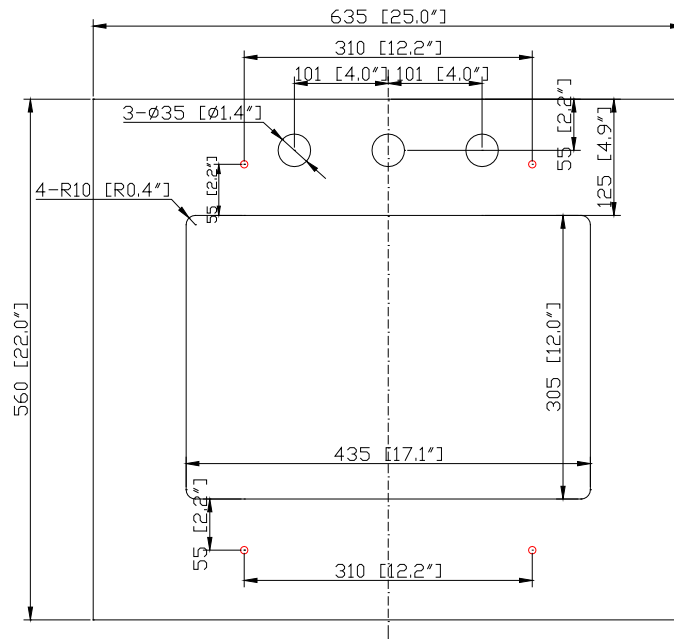

Product Diagrams

Top