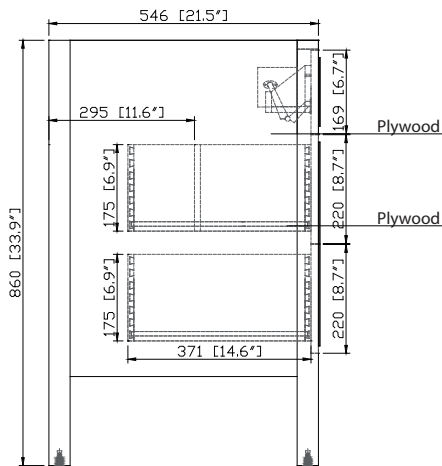

- Taupe Glaze
- White

Nominal Dimension

- 24W x 21.5D x 33.9H (inches)

Related Items

Mirror	14000-M24-TG	14000-MC24-TG	
	14000-M24-WT	14000-MC24-WT	
Vanity Top	SUT25BK-R	SUT25CW-R	SUT25GB-R
	SUT25BK	SUT25CW	SUT25GB
Sink	CUM20WT-R	CUM18WTX	CUM18LN

Product Diagrams

Front

Back

Side

Top

SUT25BK-R / SUT25CW -R / SUT25GB-R

Features

- Top cutout for single undermount sink
- Top pre-drilled for 8" widespread faucet
- 4" backsplash included

Colors / Finishes

- BK - Natural Black Granite
- CW - Natural Carrera White marble
- GB - Natural Galala Beige marble

Nominal Dimension

- 25W x 22D x 1H inches
- 635 x 560 x 25 mm

Related Items

Sink	CUM20WT-R	
Vanity	BROOKS-V24	
	DELANO-V24	TRIBECA-V24

Drain	VC-DRAIN-CP	VC-DRAIN-BN
-------	-------------	-------------

Colors / Finishes

- White

Nominal Dimension

- 20W x 15D x 7.7H inches
- 510 x 381 x 196mm

Product Diagrams

Top

Front