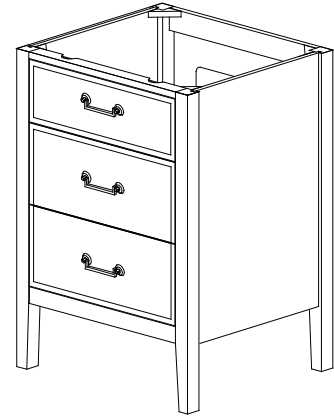

Avanity

DELANO-V24-TG
DELANO-V24-WT

Features

- Solid poplar frame and birch veneer plywood
- 1 flip down drawer
- 2 soft-close drawers
- Black bronze finish hardware
- Adjustable height levelers

Colors / Finishes

- Taupe Glaze
- White

Nominal Dimension

- 24W x 21.5D x 33.9H (inches)

Related Items

Mirror	14000-M24-TG	14000-MC24-TG	
	14000-M24-WT	14000-MC24-WT	
Vanity Top	SUT25BK-R	SUT25CW-R	SUT25GB-R
	SUT25BK	SUT25CW	SUT25GB
Sink	CUM20WT-R	CUM18WTX	CUM18LN

Product Diagrams

Front

Back

Side

Top

SUT25BK-R / SUT25CW -R / SUT25GB-R

Features

- Top cutout for single undermount sink
- Top pre-drilled for 8" widespread faucet
- 4" backsplash included

Drain	VC-DRAIN-CP	VC-DRAIN-BN
-------	-------------	-------------

Colors / Finishes

- White

Nominal Dimension

- 20W x 15D x 7.7H inches
- 510 x 381 x 196mm

Product Diagrams

Top

Front