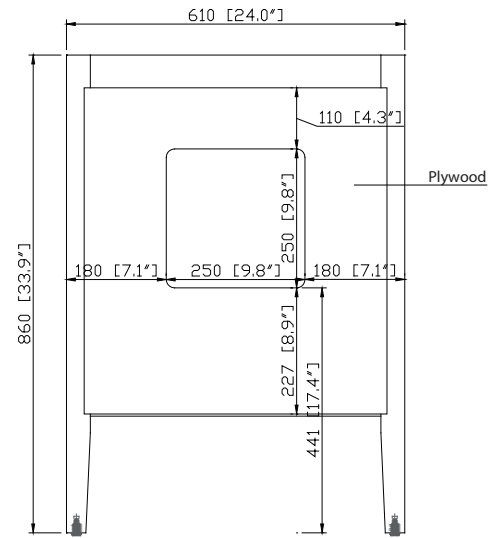

- Taupe Glaze
- White

Nominal Dimension

- 24W x 21.5D x 33.9H (inches)

Related Items

Mirror	14000-M24-TG	14000-MC24-TG	
	14000-M24-WT	14000-MC24-WT	
Vanity Top	SUT25BK-R	SUT25CW-R	SUT25GB-R
	SUT25BK	SUT25CW	SUT25GB
Sink	CUM20WT-R	CUM18WTX	CUM18LN

Product Diagrams

Front

Back

Side

Top

SUT25BK-R / SUT25CW -R / SUT25GB-R

Features

- Top cutout for single undermount sink
- Top pre-drilled for 8" widespread faucet
- 4" backsplash included

Colors / Finishes

- BK - Natural Black Granite
- CW - Natural Carrera White marble
- GB - Natural Galala Beige marble

Nominal Dimension

- 25W x 22D x 1H inches
- 635 x 560 x 25 mm

Related Items

Sink	CUM20WT-R	
Vanity	BROOKS-V24	
	DELANO-V24	TRIBECA-V24

Drain	VC-DRAIN-CP	VC-DRAIN-BN
-------	-------------	-------------

Colors / Finishes

- White

Nominal Dimension

- 20W x 15D x 7.7H inches
- 510 x 381 x 196mm

Product Diagrams

Top

Front