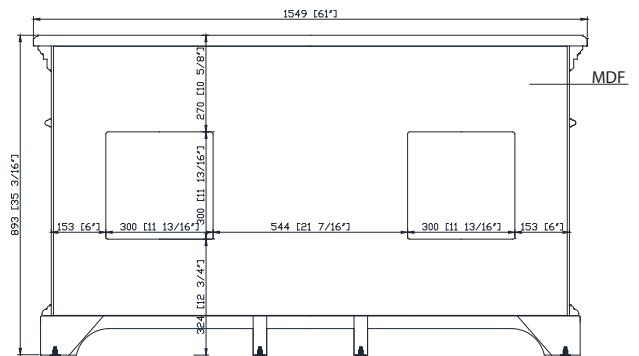

Colors / Finishes

- French White
- French Gray

Nominal Dimension

- 61W x 22D x 35 3/16H inches

Related Item(s)

Mirror	HASTINGS-M24
Linen Tower	HASTINGS-LT22

Product Diagrams

Front

Back

Side

Top