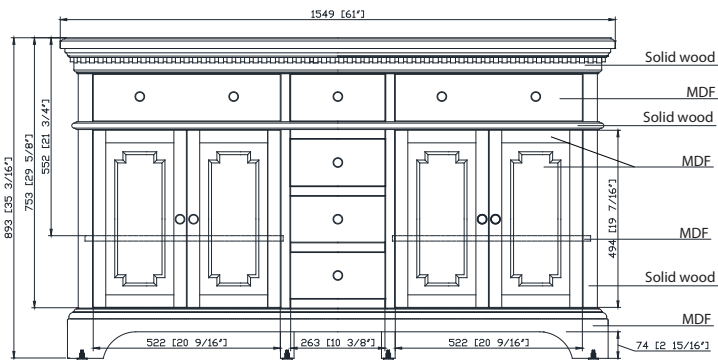

Features

- Solid poplar wood frame
- Birch veneer plywood and MDF
- 4 soft-close doors
- 3 soft-close drawers
- 2 interior shelves
- Antique brass finish hardware
- Carrera white marble top with backsplash
- Ellipse undermount sink
- Adjustable height levelers

Colors / Finishes

- French White
- French Gray

Nominal Dimension

- 61W x 22D x 35 3/16H inches

Related Item(s)

Mirror	HASTINGS-M24
Linen Tower	HASTINGS-LT22

Product Diagrams

Front

Back

Side

Top