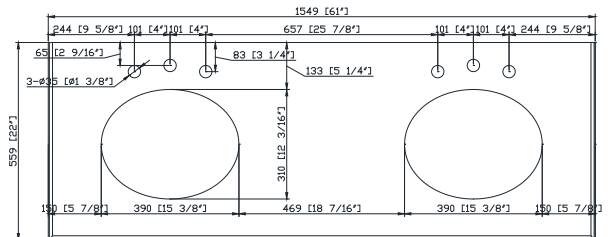

Colors / Finishes

- French White
- French Gray

Nominal Dimension

- 61W x 22D x 35 3/16H inches

Related Item(s)

Mirror	HASTINGS-M24
Linen Tower	HASTINGS-LT22

Product Diagrams

Front

Back

Side

Top