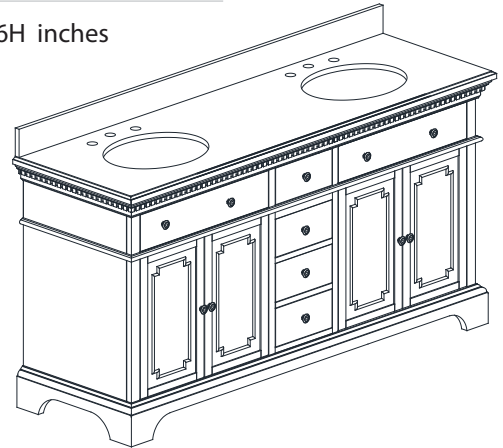

Features

- Solid poplar wood frame
- Birch veneer plywood and MDF
- 4 soft-close doors
- 3 soft-close drawers
- 2 interior shelves
- Antique brass finish hardware
- Carrera white marble top with backsplash
- Ellipse undermount sink
- Adjustable height levelers

Colors / Finishes

- French White
- French Gray

Nominal Dimension

- 61W x 22D x 35 3/16H inches

Related Item(s)

Mirror	HASTINGS-M24
Linen Tower	HASTINGS-LT22

Product Diagrams

Front

Back

Side

Top