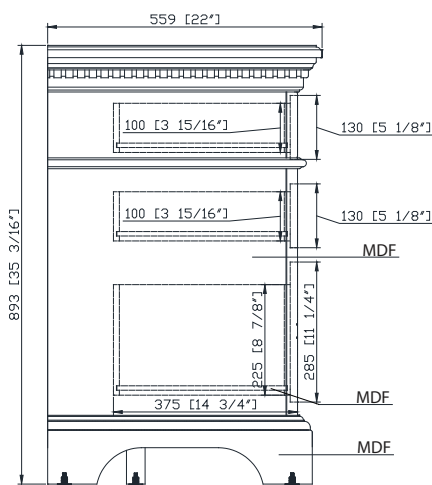

Features

- Solid poplar wood frame
- Birch veneer plywood and MDF
- 4 soft-close doors
- 3 soft-close drawers
- 2 interior shelves
- Antique brass finish hardware
- Carrera white marble top with backsplash
- Ellipse undermount sink
- Adjustable height levelers

Colors / Finishes

- French White
- French Gray

Nominal Dimension

- 61W x 22D x 35 3/16H inches

Related Item(s)

Mirror	HASTINGS-M24
Linen Tower	HASTINGS-LT22

Product Diagrams

Front

Back

Side

Top