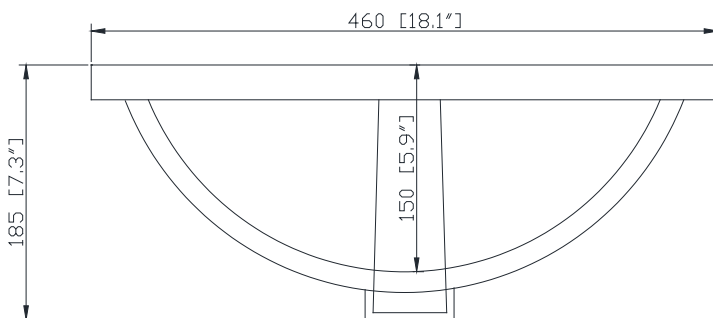

### Nominal Dimension

- 18.1W x 13.6D x 7.3H inches
- 460 x 345 x 185mm

### Product Diagrams

Top

Front

Side