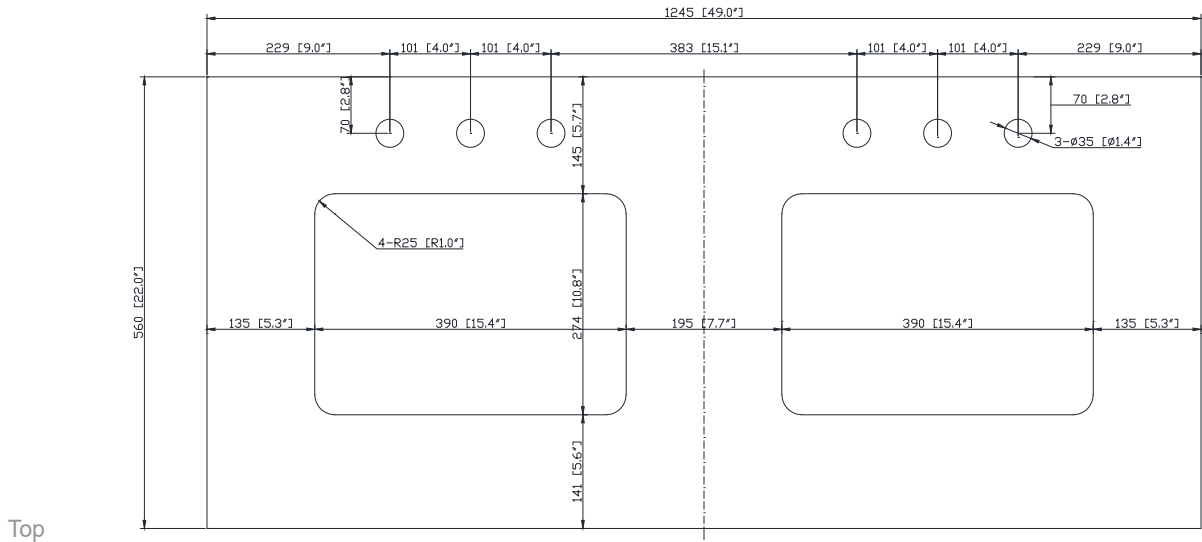

Product Diagrams