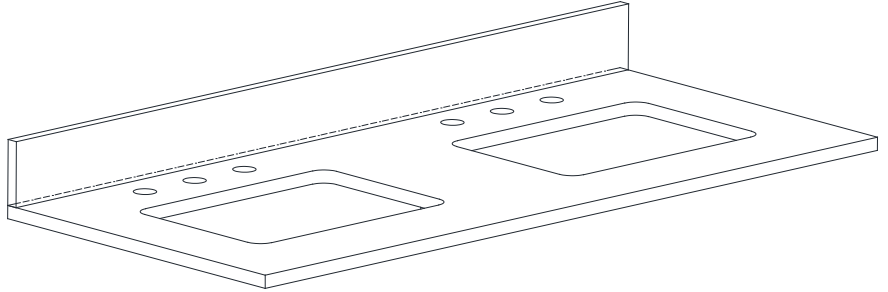

Avanity

SUT49CW-2R

Features

- Top cutout for double undermount sinks
- Top pre-drilled for 8" widespread faucet
- 4" backsplash included

Colors / Finishes

- CW - Natural Carrera White marble

Nominal Dimension

- 49W x 22D x 1H inches
- 1245 x 560 x 25 mm

Related Items

Sink	CUM18WT-R
Vanity	KAI-V48