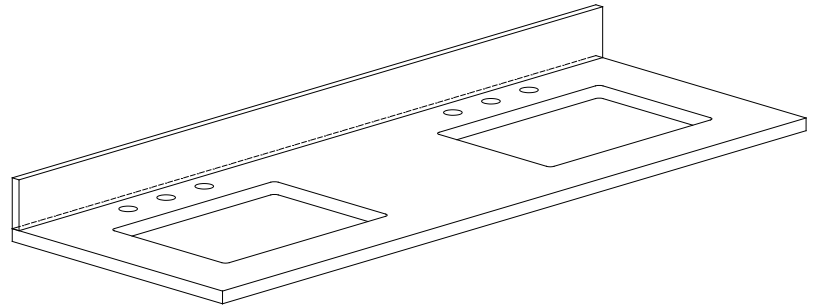

Related Items

Sink	CUM20WT-R	
Vanity	DELANO-V60	KELLY-V60