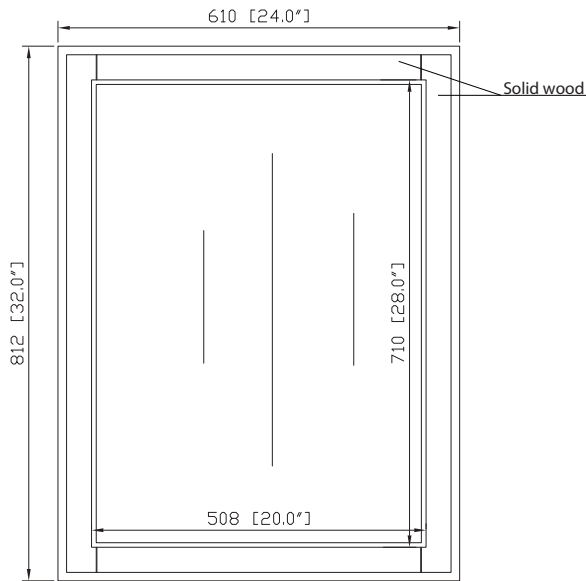

Features

- Durable poplar wood frame
- Beveled-edge mirror
- Mirror hangs vertically and horizontally
- Wall cleat for easy hanging and leveling

Colors / Finishes

- Tobacco
- Light Espresso
- White

Nominal Dimension

- 24W x 1.5D x 32H (inches)

Related Items

Vanity	MADISON-TO	MADISON-LE	MADISON-WT
--------	------------	------------	------------

Product Diagrams

Front

Back

Side

Top