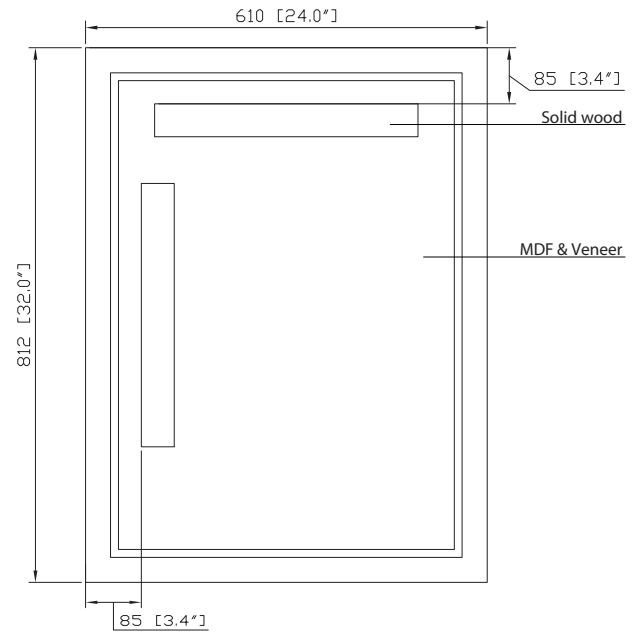

Features

- Durable poplar wood frame
- Beveled-edge mirror
- Mirror hangs vertically and horizontally
- Wall cleat for easy hanging and leveling

Colors / Finishes

- Tobacco
- Light Espresso
- White

Nominal Dimension

- 24W x 1.5D x 32H (inches)

Related Items

Vanity	MADISON-TO	MADISON-LE	MADISON-WT
--------	------------	------------	------------

Product Diagrams

Front

Back

Side

Top