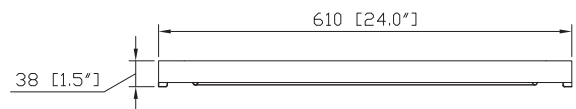

Features

- Durable poplar wood frame
- Beveled-edge mirror
- Mirror hangs vertically and horizontally
- Wall cleat for easy hanging and leveling

Colors / Finishes

- Tobacco
- Light Espresso
- White

Nominal Dimension

- 24W x 1.5D x 32H (inches)

Related Items

Vanity	MADISON-TO	MADISON-LE	MADISON-WT
--------	------------	------------	------------

Product Diagrams

Front

Back

Side

Top