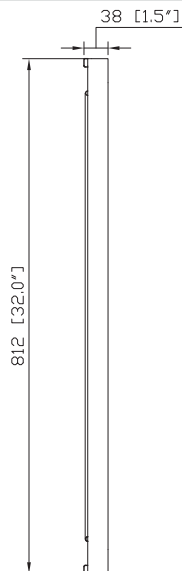

Features

- Durable poplar wood frame
- Beveled-edge mirror
- Mirror hangs vertically and horizontally
- Wall cleat for easy hanging and leveling

Colors / Finishes

- Tobacco
- Light Espresso
- White

Nominal Dimension

- 24W x 1.5D x 32H (inches)

Related Items

Vanity	MADISON-TO	MADISON-LE	MADISON-WT
--------	------------	------------	------------

Product Diagrams

Front

Back

Side

Top