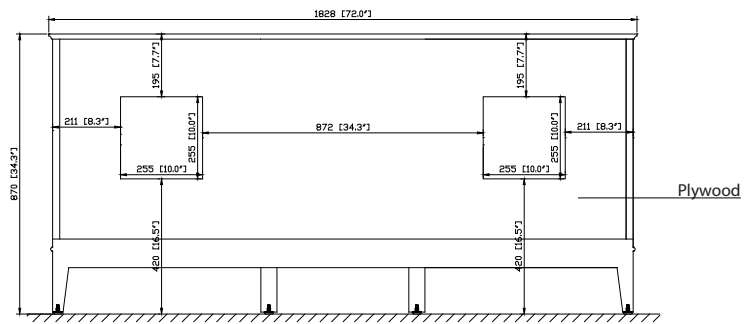

Colors / Finishes

- Tobacco
- Light Espresso
- White

Nominal Dimension

- 72W x 21D x 34H (inches)

Related Items

Mirror	MADISON-TO	MADISON-LE	MADISON-WT
Vanity Top	SUT73BK	SUT73CW	SUT73GB
Sink	CUM18WT	CUM18LN	
Linen Tower	MADISON-LT24-TO	MADISON-LT24-LE	MADISON-LT24-WT

Product Diagrams

Front

Back

Side

Top