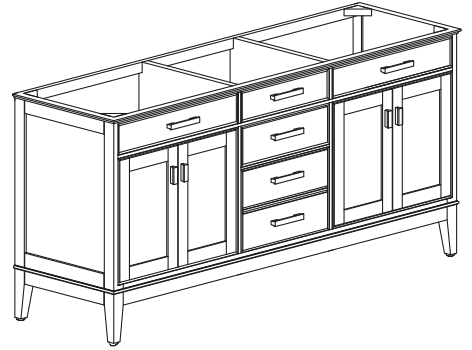

Avanity

MADISON-V72-TO
MADISON-V72-LE
MADISON-V72-WT

Features

- Solid poplar frame and birch veneer plywood
- 4 soft-close doors
- 3 soft-close drawers
- 2 interior shelves
- Brushed nickel finished hardware (LE)
- Old bronze finished hardware (TO & WT)
- Vanity accommodates dual undermount sinks
- Adjustable height levelers

Colors / Finishes

- Tobacco
- Light Espresso
- White

Nominal Dimension

- 72W x 21D x 34H (inches)

Related Items

Mirror	MADISON-TO	MADISON-LE	MADISON-WT
Vanity Top	SUT73BK	SUT73CW	SUT73GB
Sink	CUM18WT	CUM18LN	
Linen Tower	MADISON-LT24-TO	MADISON-LT24-LE	MADISON-LT24-WT

Product Diagrams

Front

Back

Side

Top