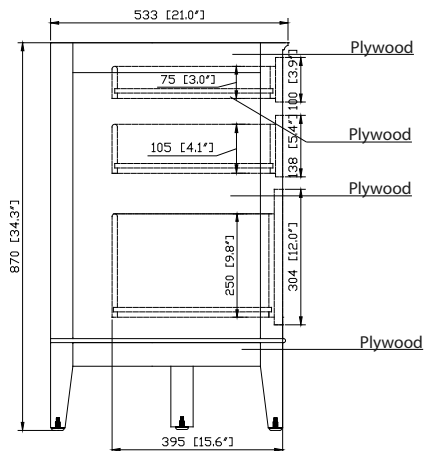

Avanity

MADISON-V72-TO
MADISON-V72-LE
MADISON-V72-WT

Features

- Solid poplar frame and birch veneer plywood
- 4 soft-close doors
- 3 soft-close drawers
- 2 interior shelves
- Brushed nickel finished hardware (LE)
- Old bronze finished hardware (TO & WT)
- Vanity accommodates dual undermount sinks
- Adjustable height levelers

Colors / Finishes

- Tobacco
- Light Espresso
- White

Nominal Dimension

- 72W x 21D x 34H (inches)

Related Items

Mirror	MADISON-TO	MADISON-LE	MADISON-WT
Vanity Top	SUT73BK	SUT73CW	SUT73GB
Sink	CUM18WT	CUM18LN	
Linen Tower	MADISON-LT24-TO	MADISON-LT24-LE	MADISON-LT24-WT

Product Diagrams

Front

Back

Side

Top