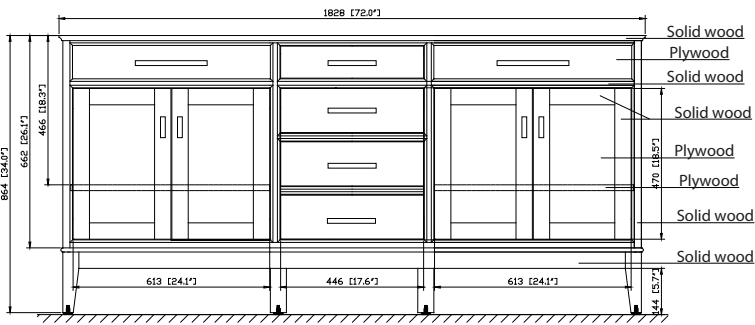

Avanity

MADISON-V72-TO
MADISON-V72-LE
MADISON-V72-WT

Features

- Solid poplar frame and birch veneer plywood
- 4 soft-close doors
- 3 soft-close drawers
- 2 interior shelves
- Brushed nickel finished hardware (LE)
- Old bronze finished hardware (TO & WT)
- Vanity accommodates dual undermount sinks
- Adjustable height levelers

Colors / Finishes

- Tobacco
- Light Espresso
- White

Nominal Dimension

- 72W x 21D x 34H (inches)

Related Items

Mirror	MADISON-TO	MADISON-LE	MADISON-WT
Vanity Top	SUT73BK	SUT73CW	SUT73GB
Sink	CUM18WT	CUM18LN	
Linen Tower	MADISON-LT24-TO	MADISON-LT24-LE	MADISON-LT24-WT

Product Diagrams

Front

Back

Side

Top