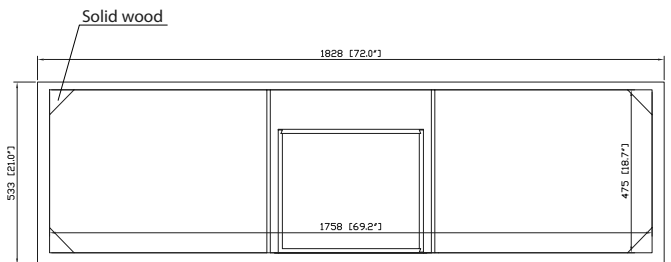

Avanity

MADISON-V72-TO
MADISON-V72-LE
MADISON-V72-WT

Features

- Solid poplar frame and birch veneer plywood
- 4 soft-close doors
- 3 soft-close drawers
- 2 interior shelves
- Brushed nickel finished hardware (LE)
- Old bronze finished hardware (TO & WT)
- Vanity accommodates dual undermount sinks
- Adjustable height levelers

Colors / Finishes

- Tobacco
- Light Espresso
- White

Nominal Dimension

- 72W x 21D x 34H (inches)

Related Items

Mirror	MADISON-TO	MADISON-LE	MADISON-WT
Vanity Top	SUT73BK	SUT73CW	SUT73GB
Sink	CUM18WT	CUM18LN	
Linen Tower	MADISON-LT24-TO	MADISON-LT24-LE	MADISON-LT24-WT

Product Diagrams

Front

Back

Side

Top