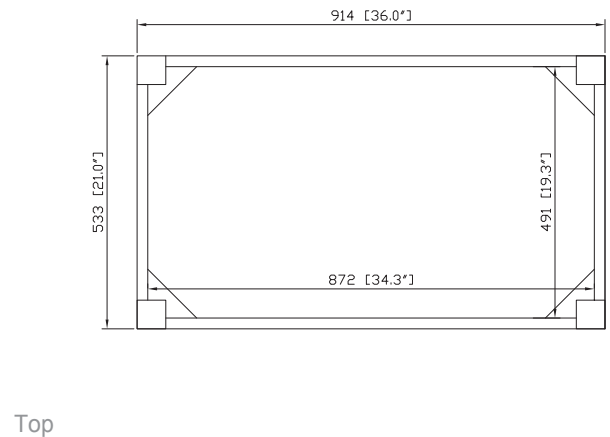

Product Diagrams

For customer support please call 866 522 5578 weekdays 9:00 to 6:00 PST