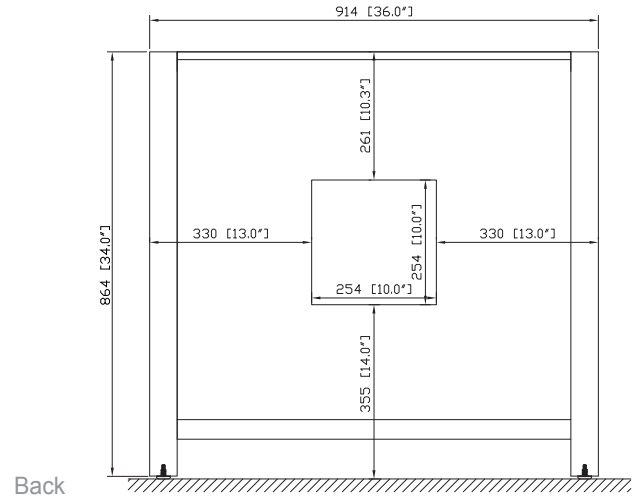

Product Diagrams

For customer support please call 866 522 5578 weekdays 9:00 to 6:00 PST