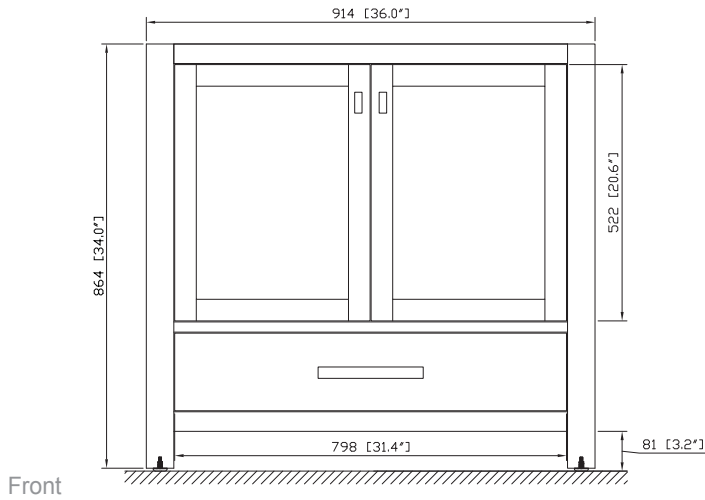

Product Diagrams

For customer support please call 866 522 5578 weekdays 9:00 to 6:00 PST