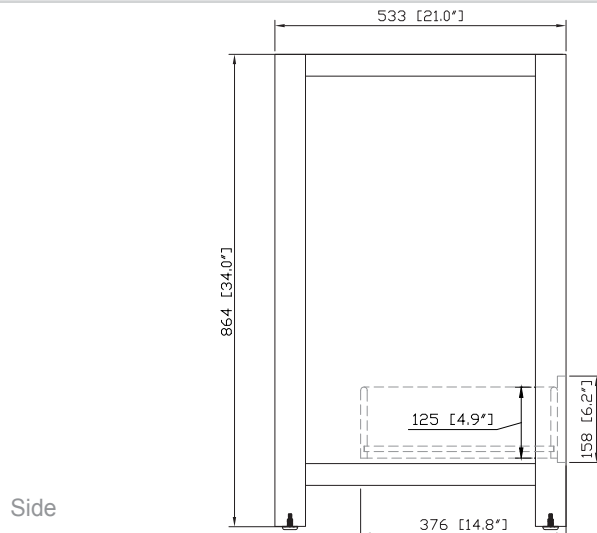

Product Diagrams

For customer support please call 866 522 5578 weekdays 9:00 to 6:00 PST