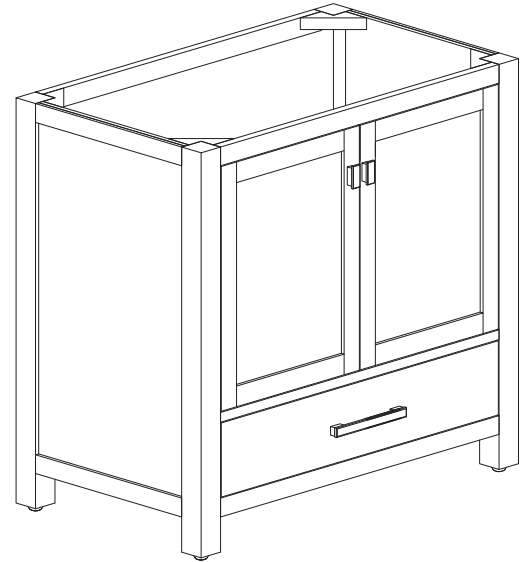

Avanity

MODERO-V36-CG
 MODERO-V36-ES
 MODERO-V36-WT

Features

- Solid poplar wood frame, Birch veneer plywood
- 2 soft-close doors
- 1 soft-close drawer
- Brushed nickel finished hardware
- Adjustable height levelers

Colors / Finishes

- Chilled Gray
- Espresso
- White

Nominal Dimension

- 36W x 21D x 34H inches

Components

Mirror	MODERO-CG	MODERO-ES	MODERO-WT
Vanity Top	SUT37BK	SUT37CW	SUT37GB
	SUT37BK-R	SUT37CW-R	SUT37GB-R
Sink	CUM18WT	CUM18LN	CUM20WT-R
Linen Tower	MODERO-LT24-CG	MODERO-LT24-ES	MODERO-LT24-WT