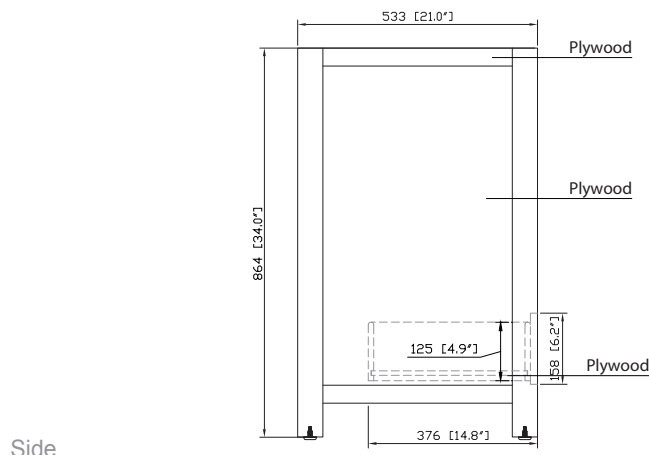

Avanity

MODERO-V30-CG
MODERO-V30-WT
MODERO-V30-NB

Features

- Solid poplar wood frame, Birch veneer plywood
- 2 soft-close doors
- 1 soft-close drawer
- Brushed nickel or matte gold finish hardware
- Adjustable height levelers

Colors / Finishes

- Chilled Gray
- White
- Navy Blue

Nominal Dimension

- 30W x 21D x 34H inches

Components

Mirror	14000-M24-CG	14000-M24-WT	14000-M24-NB
Vanity Top	SUT31BK	SUT31CW	SUT31GB
	SUT31BK-R	SUT31CW-R	SUT31GB-R
Sink	CUM18WT	CUM18LN	CUM20WT-R
Linen Tower	MODERO-LT24-CG	MODERO-LT24-WT	MODERO-LT24-NB

Product Diagrams

Front

Side