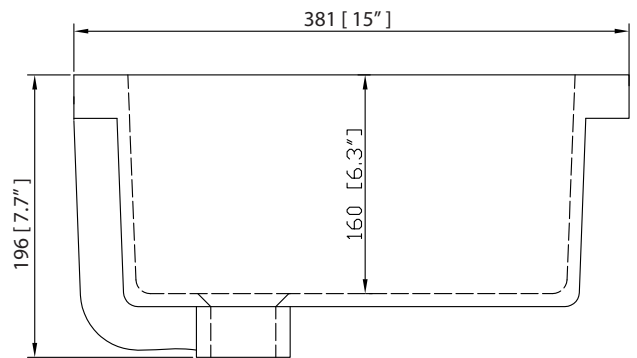

## Nominal Dimension

- 30W x 21D x 34H inches

## Nominal Dimension

- 31W x 22D x 1H inches
- 787 x 560 x 25 mm

### Nominal Dimension

- 20W x 15D x 7.7H inches
- 510 x 381 x 196mm

### Product Diagrams

Top

Front

Side