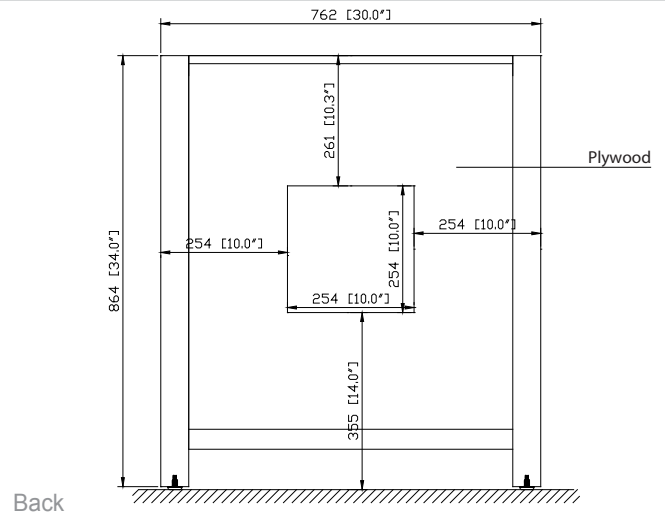

Avanity

MODERO-V30-CG
MODERO-V30-WT
MODERO-V30-NB

Features

- Solid poplar wood frame, Birch veneer plywood
- 2 soft-close doors
- 1 soft-close drawer
- Brushed nickel or matte gold finish hardware
- Adjustable height levelers

Colors / Finishes

- Chilled Gray
- White
- Navy Blue

Nominal Dimension

- 30W x 21D x 34H inches

Components

Mirror	14000-M24-CG	14000-M24-WT	14000-M24-NB
Vanity Top	SUT31BK	SUT31CW	SUT31GB
	SUT31BK-R	SUT31CW-R	SUT31GB-R
Sink	CUM18WT	CUM18LN	CUM20WT-R
Linen Tower	MODERO-LT24-CG	MODERO-LT24-WT	MODERO-LT24-NB

Product Diagrams

Back