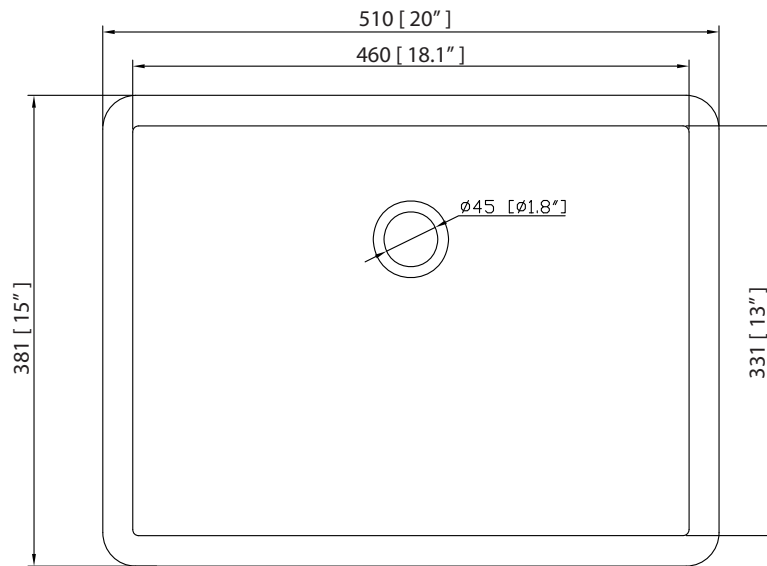

## Nominal Dimension

- 30W x 21D x 34H inches

## Nominal Dimension

- 31W x 22D x 1H inches
- 787 x 560 x 25 mm

### Nominal Dimension

- 20W x 15D x 7.7H inches
- 510 x 381 x 196mm

### Product Diagrams

Top

Front

Side