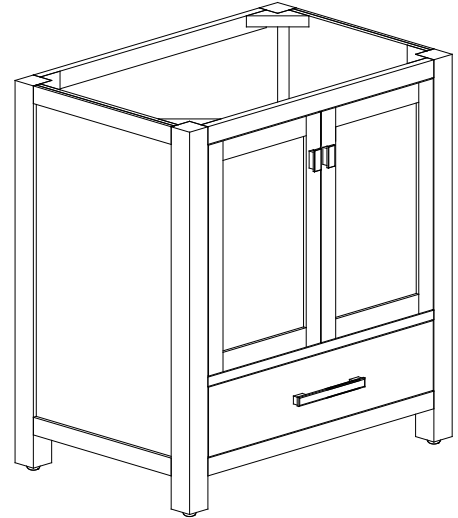

## Features

- Solid poplar wood frame, Birch veneer plywood
- 2 soft-close doors
- 1 soft-close drawer
- Brushed nickel or matte gold finish hardware
- Adjustable height levelers

## Nominal Dimension

- 30W x 21D x 34H inches

## Nominal Dimension

- 31W x 22D x 1H inches
- 787 x 560 x 25 mm

### Nominal Dimension

- 20W x 15D x 7.7H inches
- 510 x 381 x 196mm