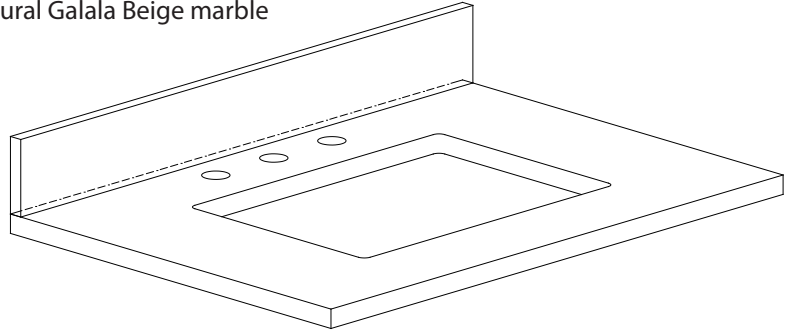

Related Items

Sink	CUM20WT-R		
Vanity	ALLIE-V30	BRENTWOOD-V31	BROOKS-V30
	COLTON-V30	DELANO-V30	EMMA-V30
	KELLY-V30	MODERO-V30	THOMPSON-V30