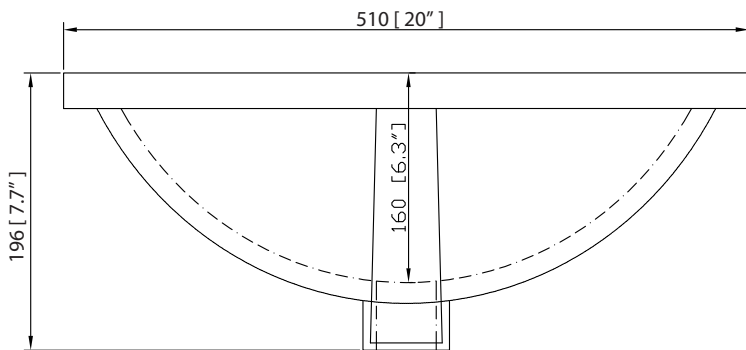

## Nominal Dimension

- 30W x 21D x 34H inches

## Nominal Dimension

- 31W x 22D x 1H inches
- 787 x 560 x 25 mm

### Nominal Dimension

- 20W x 15D x 7.7H inches
- 510 x 381 x 196mm

### Product Diagrams

Top

Front

Side