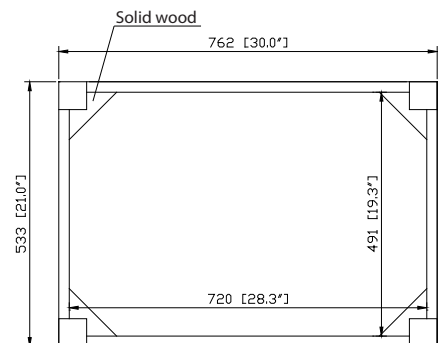

## Nominal Dimension

- 30W x 21D x 34H inches

## Product Diagrams

Front

Back

Side

Top

SUT31BK-R / SUT31CW -R / SUT31GB-R

## Nominal Dimension

- 31W x 22D x 1H inches
- 787 x 560 x 25 mm

### Nominal Dimension

- 20W x 15D x 7.7H inches
- 510 x 381 x 196mm