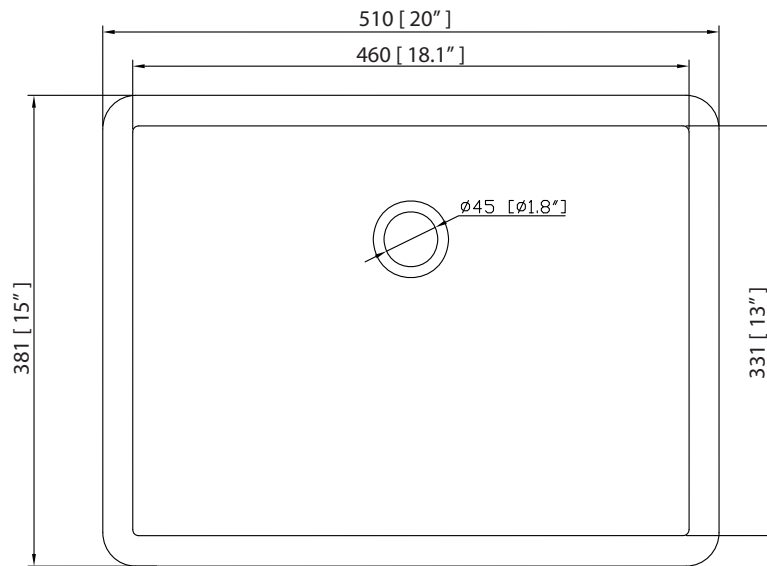

Colors / Finishes

- Chilled Gray
- White
- Navy Blue

Nominal Dimension

- 36W x 21D x 34H inches

Components

Mirror	14000-M24-CG	14000-M24-WT	14000-M24-NB
Vanity Top	SUT37BK	SUT37CW	SUT37GB
	SUT37BK-R	SUT37CW-R	SUT37GB-R
Sink	CUM18WT	CUM18LN	CUM20WT-R
Linen Tower	MODERO-LT24-CG	MODERO-LT24-WT	MODERO-LT24-NB

Colors / Finishes

- BK - Natural Black Granite
- CW - Natural Carrera White marble
- GB - Natural Galala Beige marble

Nominal Dimension

- 37W x 22D x 1H inches
- 940 x 560 x 25 mm

Related Items

Sink	CUM20WT-R			
Vanity	ALLIE-V36	BROOKS-V36	COLTON-V36	DELANO-V36
	HEPBURN-V36	KELLY-V36	LAYLA-V36	MADISON-V36
	MODERO-V36	THOMPSON-V36		

Drain	VC-DRAIN-CP	VC-DRAIN-BN
-------	-------------	-------------

Colors / Finishes

- White

Nominal Dimension

- 20W x 15D x 7.7H inches
- 510 x 381 x 196mm

Product Diagrams

Top

Front

Side