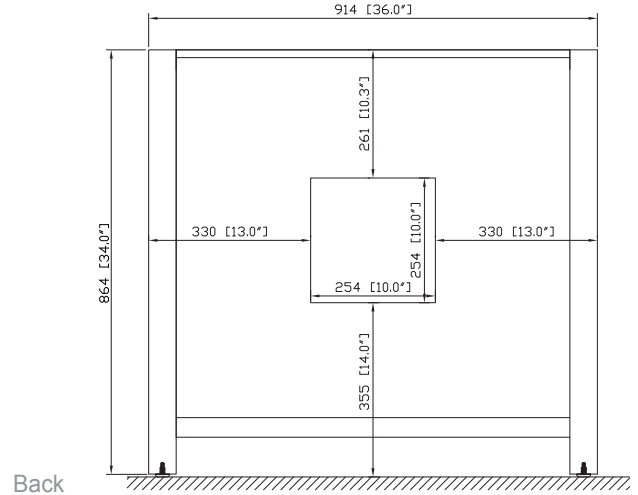

Colors / Finishes

- Chilled Gray
- White
- Navy Blue

Nominal Dimension

- 36W x 21D x 34H inches

Components

Mirror	14000-M24-CG	14000-M24-WT	14000-M24-NB
Vanity Top	SUT37BK	SUT37CW	SUT37GB
	SUT37BK-R	SUT37CW-R	SUT37GB-R
Sink	CUM18WT	CUM18LN	CUM20WT-R
Linen Tower	MODERO-LT24-CG	MODERO-LT24-WT	MODERO-LT24-NB

Product Diagrams

For customer support please call 866 522 5578 weekdays 9:00 to 6:00 PST

SUT37BK-R / SUT37CW -R / SUT37GB-R

Features

- Top cutout for single undermount sink
- Top pre-drilled for 8" widespread faucet
- 4" backsplash included

Colors / Finishes

- BK - Natural Black Granite
- CW - Natural Carrera White marble
- GB - Natural Galala Beige marble

Nominal Dimension

- 37W x 22D x 1H inches
- 940 x 560 x 25 mm

Related Items

Sink	CUM20WT-R			
Vanity	ALLIE-V36	BROOKS-V36	COLTON-V36	DELANO-V36
	HEPBURN-V36	KELLY-V36	LAYLA-V36	MADISON-V36
	MODERO-V36	THOMPSON-V36		

Drain	VC-DRAIN-CP	VC-DRAIN-BN
-------	-------------	-------------

Colors / Finishes

- White

Nominal Dimension

- 20W x 15D x 7.7H inches
- 510 x 381 x 196mm

Product Diagrams

Top

Front