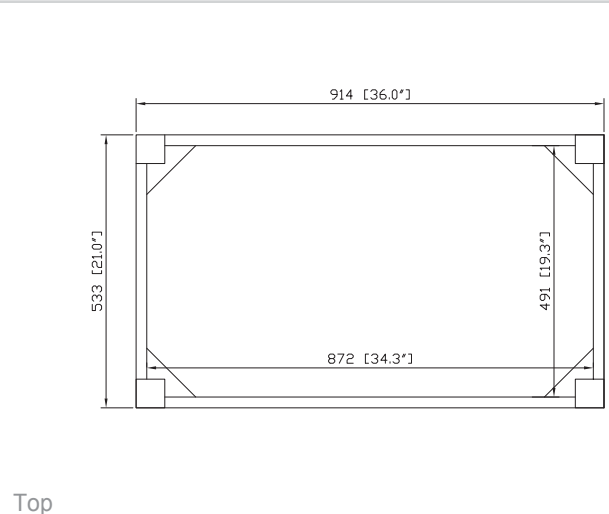

Colors / Finishes

- Chilled Gray
- White
- Navy Blue

Nominal Dimension

- 36W x 21D x 34H inches

Components

Mirror	14000-M24-CG	14000-M24-WT	14000-M24-NB
Vanity Top	SUT37BK	SUT37CW	SUT37GB
	SUT37BK-R	SUT37CW-R	SUT37GB-R
Sink	CUM18WT	CUM18LN	CUM20WT-R
Linen Tower	MODERO-LT24-CG	MODERO-LT24-WT	MODERO-LT24-NB

Product Diagrams

For customer support please call 866 522 5578 weekdays 9:00 to 6:00 PST

SUT37BK-R / SUT37CW -R / SUT37GB-R

Features

- Top cutout for single undermount sink
- Top pre-drilled for 8" widespread faucet
- 4" backsplash included

Colors / Finishes

- BK - Natural Black Granite
- CW - Natural Carrera White marble
- GB - Natural Galala Beige marble

Nominal Dimension

- 37W x 22D x 1H inches
- 940 x 560 x 25 mm

Related Items

Sink	CUM20WT-R			
Vanity	ALLIE-V36	BROOKS-V36	COLTON-V36	DELANO-V36
	HEPBURN-V36	KELLY-V36	LAYLA-V36	MADISON-V36
	MODERO-V36	THOMPSON-V36		

Drain	VC-DRAIN-CP	VC-DRAIN-BN
-------	-------------	-------------

Colors / Finishes

- White

Nominal Dimension

- 20W x 15D x 7.7H inches
- 510 x 381 x 196mm

Product Diagrams

Top

Front