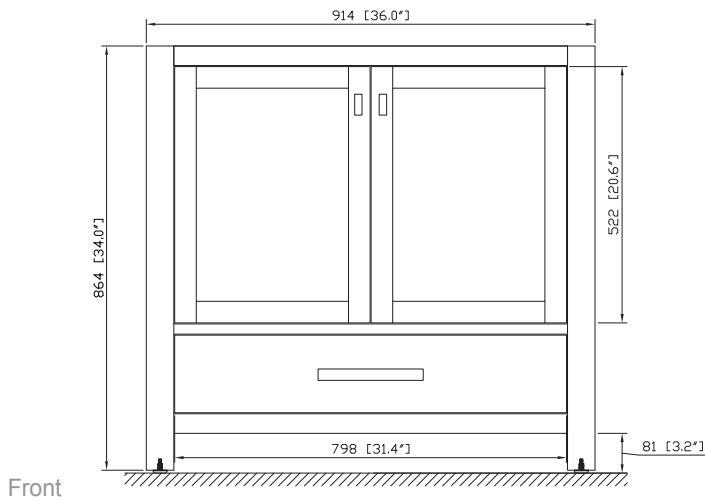

Colors / Finishes

- Chilled Gray
- White
- Navy Blue

Nominal Dimension

- 36W x 21D x 34H inches

Components

Mirror	14000-M24-CG	14000-M24-WT	14000-M24-NB
Vanity Top	SUT37BK	SUT37CW	SUT37GB
	SUT37BK-R	SUT37CW-R	SUT37GB-R
Sink	CUM18WT	CUM18LN	CUM20WT-R
Linen Tower	MODERO-LT24-CG	MODERO-LT24-WT	MODERO-LT24-NB

Product Diagrams

For customer support please call 866 522 5578 weekdays 9:00 to 6:00 PST

SUT37BK-R / SUT37CW -R / SUT37GB-R

Features

- Top cutout for single undermount sink
- Top pre-drilled for 8" widespread faucet
- 4" backsplash included

Colors / Finishes

- BK - Natural Black Granite
- CW - Natural Carrera White marble
- GB - Natural Galala Beige marble

Nominal Dimension

- 37W x 22D x 1H inches
- 940 x 560 x 25 mm

Related Items

Sink	CUM20WT-R			
Vanity	ALLIE-V36	BROOKS-V36	COLTON-V36	DELANO-V36
	HEPBURN-V36	KELLY-V36	LAYLA-V36	MADISON-V36
	MODERO-V36	THOMPSON-V36		

Drain	VC-DRAIN-CP	VC-DRAIN-BN
-------	-------------	-------------

Colors / Finishes

- White

Nominal Dimension

- 20W x 15D x 7.7H inches
- 510 x 381 x 196mm

Product Diagrams

Top

Front