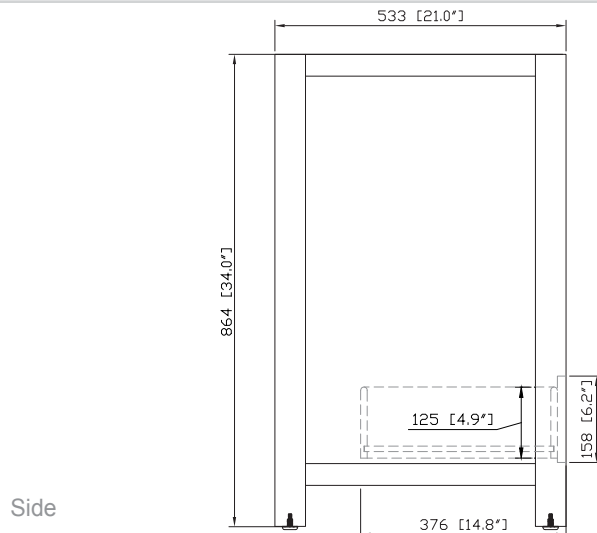

Colors / Finishes

- Chilled Gray
- White
- Navy Blue

Nominal Dimension

- 36W x 21D x 34H inches

Components

Mirror	14000-M24-CG	14000-M24-WT	14000-M24-NB
Vanity Top	SUT37BK	SUT37CW	SUT37GB
	SUT37BK-R	SUT37CW-R	SUT37GB-R
Sink	CUM18WT	CUM18LN	CUM20WT-R
Linen Tower	MODERO-LT24-CG	MODERO-LT24-WT	MODERO-LT24-NB

Product Diagrams

For customer support please call 866 522 5578 weekdays 9:00 to 6:00 PST

SUT37BK-R / SUT37CW -R / SUT37GB-R

Features

- Top cutout for single undermount sink
- Top pre-drilled for 8" widespread faucet
- 4" backsplash included

Colors / Finishes

- BK - Natural Black Granite
- CW - Natural Carrera White marble
- GB - Natural Galala Beige marble

Nominal Dimension

- 37W x 22D x 1H inches
- 940 x 560 x 25 mm

Related Items

Sink	CUM20WT-R			
Vanity	ALLIE-V36	BROOKS-V36	COLTON-V36	DELANO-V36
	HEPBURN-V36	KELLY-V36	LAYLA-V36	MADISON-V36
	MODERO-V36	THOMPSON-V36		

Drain	VC-DRAIN-CP	VC-DRAIN-BN
-------	-------------	-------------

Colors / Finishes

- White

Nominal Dimension

- 20W x 15D x 7.7H inches
- 510 x 381 x 196mm

Product Diagrams

Top

Front