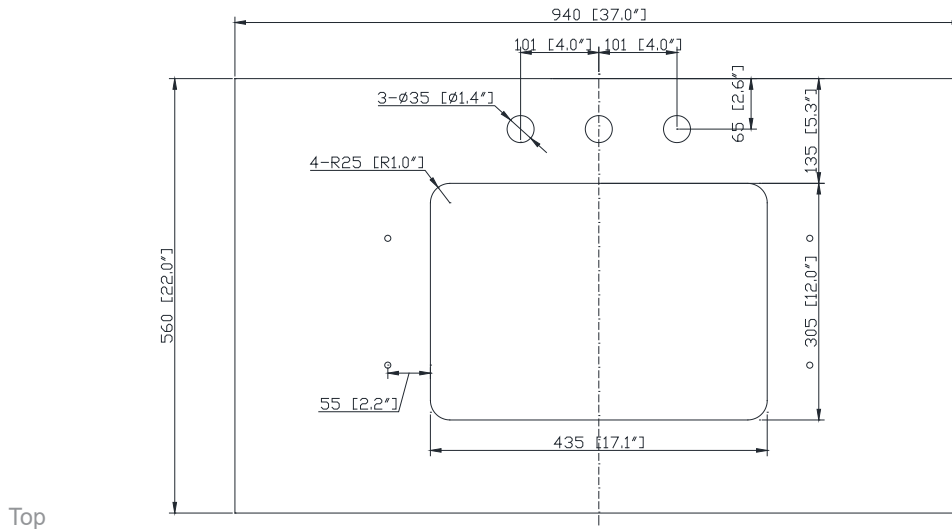

Colors / Finishes

- Chilled Gray
- White
- Navy Blue

Nominal Dimension

- 36W x 21D x 34H inches

Components

Mirror	14000-M24-CG	14000-M24-WT	14000-M24-NB
Vanity Top	SUT37BK	SUT37CW	SUT37GB
	SUT37BK-R	SUT37CW-R	SUT37GB-R
Sink	CUM18WT	CUM18LN	CUM20WT-R
Linen Tower	MODERO-LT24-CG	MODERO-LT24-WT	MODERO-LT24-NB

Colors / Finishes

- BK - Natural Black Granite
- CW - Natural Carrera White marble
- GB - Natural Galala Beige marble

Nominal Dimension

- 37W x 22D x 1H inches
- 940 x 560 x 25 mm

Related Items

Sink	CUM20WT-R			
Vanity	ALLIE-V36	BROOKS-V36	COLTON-V36	DELANO-V36
	HEPBURN-V36	KELLY-V36	LAYLA-V36	MADISON-V36
	MODERO-V36	THOMPSON-V36		

Product Diagrams

Top

Side

Avanity

CUM20WT-R

Features

- Vitreous China
- Undermount application

Components

Drain	VC-DRAIN-CP	VC-DRAIN-BN
-------	-------------	-------------

Colors / Finishes

- White

Nominal Dimension

- 20W x 15D x 7.7H inches
- 510 x 381 x 196mm

Product Diagrams

Top

Front