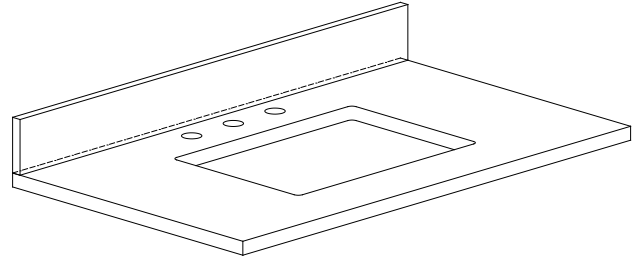

Colors / Finishes

- Chilled Gray
- White
- Navy Blue

Nominal Dimension

- 36W x 21D x 34H inches

Components

Mirror	14000-M24-CG	14000-M24-WT	14000-M24-NB
Vanity Top	SUT37BK	SUT37CW	SUT37GB
	SUT37BK-R	SUT37CW-R	SUT37GB-R
Sink	CUM18WT	CUM18LN	CUM20WT-R
Linen Tower	MODERO-LT24-CG	MODERO-LT24-WT	MODERO-LT24-NB

Product Diagrams

For customer support please call 866 522 5578 weekdays 9:00 to 6:00 PST

SUT37BK-R / SUT37CW -R / SUT37GB-R

Features

- Top cutout for single undermount sink
- Top pre-drilled for 8" widespread faucet
- 4" backsplash included

Colors / Finishes

- BK - Natural Black Granite
- CW - Natural Carrera White marble
- GB - Natural Galala Beige marble

Nominal Dimension

- 37W x 22D x 1H inches
- 940 x 560 x 25 mm

Related Items

Sink	CUM20WT-R			
Vanity	ALLIE-V36	BROOKS-V36	COLTON-V36	DELANO-V36
	HEPBURN-V36	KELLY-V36	LAYLA-V36	MADISON-V36
	MODERO-V36	THOMPSON-V36		

Drain	VC-DRAIN-CP	VC-DRAIN-BN
-------	-------------	-------------

Colors / Finishes

- White

Nominal Dimension

- 20W x 15D x 7.7H inches
- 510 x 381 x 196mm

Product Diagrams

Top

Front