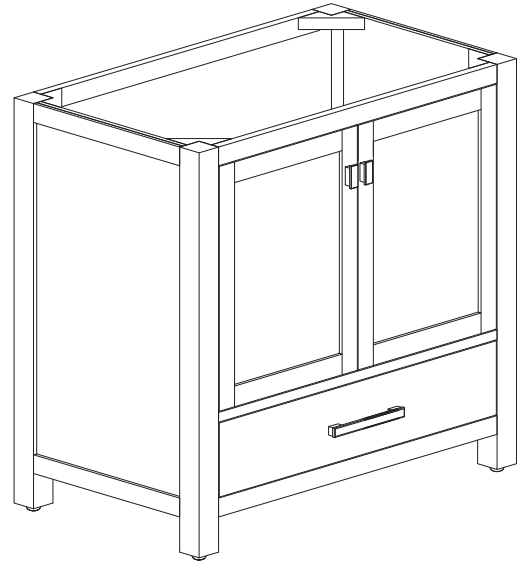

Avanity

MODERO-V36-CG
 MODERO-V36-WT
 MODERO-V36-NB

Features

- Solid poplar wood frame, Birch veneer plywood
- 2 soft-close doors
- 1 soft-close drawer
- Brushed nickel or matte gold finish hardware
- Adjustable height levelers

Colors / Finishes

- Chilled Gray
- White
- Navy Blue

Nominal Dimension

- 36W x 21D x 34H inches

Components

Mirror	14000-M24-CG	14000-M24-WT	14000-M24-NB
Vanity Top	SUT37BK	SUT37CW	SUT37GB
	SUT37BK-R	SUT37CW-R	SUT37GB-R
Sink	CUM18WT	CUM18LN	CUM20WT-R
Linen Tower	MODERO-LT24-CG	MODERO-LT24-WT	MODERO-LT24-NB

Product Diagrams

For customer support please call 866 522 5578 weekdays 9:00 to 6:00 PST

SUT37BK-R / SUT37CW -R / SUT37GB-R

Features

- Top cutout for single undermount sink
- Top pre-drilled for 8" widespread faucet
- 4" backsplash included

Drain	VC-DRAIN-CP	VC-DRAIN-BN
-------	-------------	-------------

Colors / Finishes

- White

Nominal Dimension

- 20W x 15D x 7.7H inches
- 510 x 381 x 196mm

Product Diagrams

Top

Front