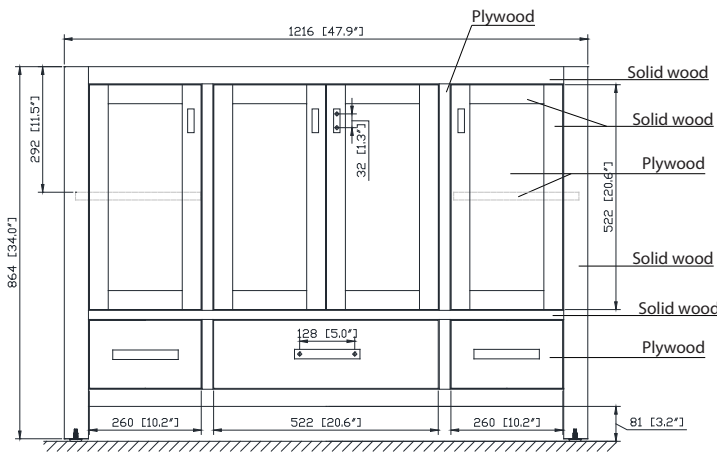

Colors / Finishes

- Chilled Gray
- White
- Navy Blue

Nominal Dimension

- 48W x 21D x 34H inches

Components

Mirror	14000-M24-CG	14000-M24-WT	14000-M24-NB
Vanity Top	SUT49BK	SUT49CW	SUT49GB
	SUT49BK-R	SUT49CW-R	SUT49GB-R
Sink	CUM18WT	CUM18LN	CUM20WT-R
Linen Tower	MODERO-LT24-CG	MODERO-LT24-WT	MODERO-LT24-NB

Product Diagrams

Front

Back

Side

Top

SUT49BK-R / SUT49CW -R / SUT49GB-R

Features

- Top cutout for single undermount sink
- Top pre-drilled for 8" widespread faucet
- 4" backsplash included

Colors / Finishes

- BK - Natural Black Granite
- CW - Natural Carrera White marble
- GB - Natural Galala Beige marble

Nominal Dimension

- 49W x 22D x 1H inches
- 1244 x 560 x 25 mm

Related Items

Sink	CUM20WT-R		
Vanity	AUSTEN-V48	BRENTWOOD-V49	COLTON-V48
	HEPBURN-V48	LAYLA-V48	MADISON-V48
	MODERO-V48	THOMPSON-V48	

- White

Nominal Dimension

- 20W x 15D x 7.7H inches
- 510 x 381 x 196mm

Product Diagrams

Top

Front

Side