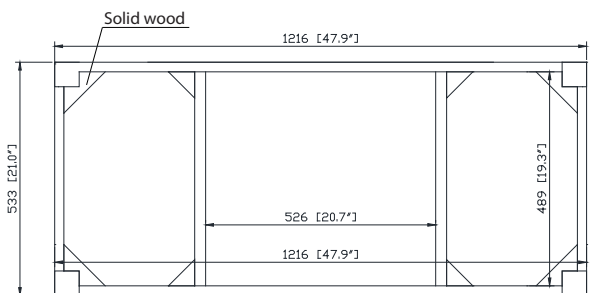

Colors / Finishes

- Chilled Gray
- White
- Navy Blue

Nominal Dimension

- 48W x 21D x 34H inches

Components

Mirror	14000-M24-CG	14000-M24-WT	14000-M24-NB
Vanity Top	SUT49BK	SUT49CW	SUT49GB
	SUT49BK-R	SUT49CW-R	SUT49GB-R
Sink	CUM18WT	CUM18LN	CUM20WT-R
Linen Tower	MODERO-LT24-CG	MODERO-LT24-WT	MODERO-LT24-NB

Product Diagrams

Front

Back

Side

Top

SUT49BK-R / SUT49CW -R / SUT49GB-R

Features

- Top cutout for single undermount sink
- Top pre-drilled for 8" widespread faucet
- 4" backsplash included

Colors / Finishes

- BK - Natural Black Granite
- CW - Natural Carrera White marble
- GB - Natural Galala Beige marble

Nominal Dimension

- 49W x 22D x 1H inches
- 1244 x 560 x 25 mm

Related Items

Sink	CUM20WT-R		
Vanity	AUSTEN-V48	BRENTWOOD-V49	COLTON-V48
	HEPBURN-V48	LAYLA-V48	MADISON-V48
	MODERO-V48	THOMPSON-V48	

- White

Nominal Dimension

- 20W x 15D x 7.7H inches
- 510 x 381 x 196mm

Product Diagrams

Top

Front

Side