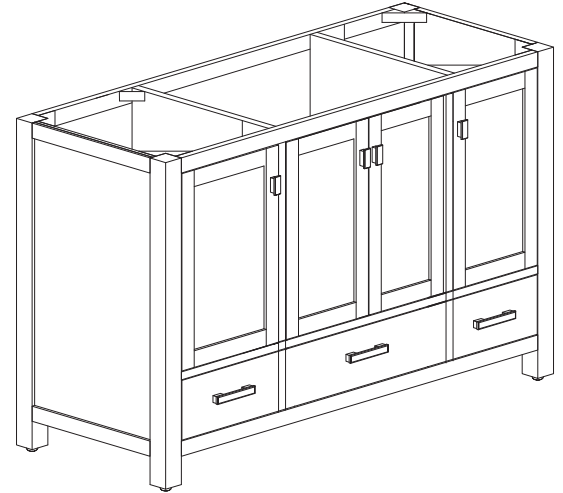

Avanity

MODERO-V48-CG
MODERO-V48-WT
MODERO-V48-NB

Features

- Solid poplar wood frame, Birch veneer plywood
- 4 soft-close doors
- 3 soft-close drawers
- 2 adjustable interior shelves
- Brushed nickel or matte gold finish hardware
- Adjustable height levelers

Colors / Finishes

- Chilled Gray
- White
- Navy Blue

Nominal Dimension

- 48W x 21D x 34H inches

Components

Mirror	14000-M24-CG	14000-M24-WT	14000-M24-NB
Vanity Top	SUT49BK	SUT49CW	SUT49GB
	SUT49BK-R	SUT49CW-R	SUT49GB-R
Sink	CUM18WT	CUM18LN	CUM20WT-R
Linen Tower	MODERO-LT24-CG	MODERO-LT24-WT	MODERO-LT24-NB

Product Diagrams

Front

Back

Side

Top

SUT49BK-R / SUT49CW -R / SUT49GB-R

Features

- Top cutout for single undermount sink
- Top pre-drilled for 8" widespread faucet
- 4" backsplash included

- White

Nominal Dimension

- 20W x 15D x 7.7H inches
- 510 x 381 x 196mm

Product Diagrams

Top

Front

Side