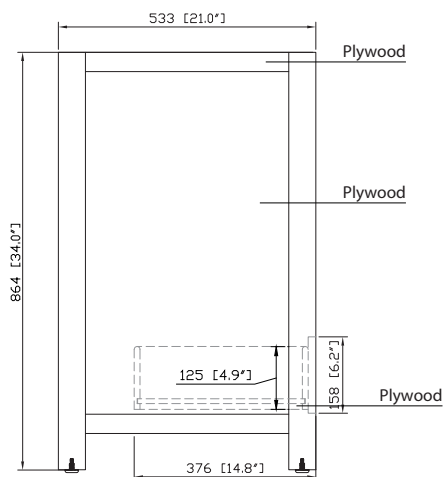

Colors / Finishes

- Chilled Gray
- White
- Navy Blue

Nominal Dimension

- 48W x 21D x 34H inches

Components

Mirror	14000-M24-CG	14000-M24-WT	14000-M24-NB
Vanity Top	SUT49BK	SUT49CW	SUT49GB
	SUT49BK-R	SUT49CW-R	SUT49GB-R
Sink	CUM18WT	CUM18LN	CUM20WT-R
Linen Tower	MODERO-LT24-CG	MODERO-LT24-WT	MODERO-LT24-NB

Product Diagrams

Front

Back

Side

Top

SUT49BK-R / SUT49CW -R / SUT49GB-R

Features

- Top cutout for single undermount sink
- Top pre-drilled for 8" widespread faucet
- 4" backsplash included

Colors / Finishes

- BK - Natural Black Granite
- CW - Natural Carrera White marble
- GB - Natural Galala Beige marble

Nominal Dimension

- 49W x 22D x 1H inches
- 1244 x 560 x 25 mm

Related Items

Sink	CUM20WT-R		
Vanity	AUSTEN-V48	BRENTWOOD-V49	COLTON-V48
	HEPBURN-V48	LAYLA-V48	MADISON-V48
	MODERO-V48	THOMPSON-V48	

- White

Nominal Dimension

- 20W x 15D x 7.7H inches
- 510 x 381 x 196mm

Product Diagrams

Top

Front

Side