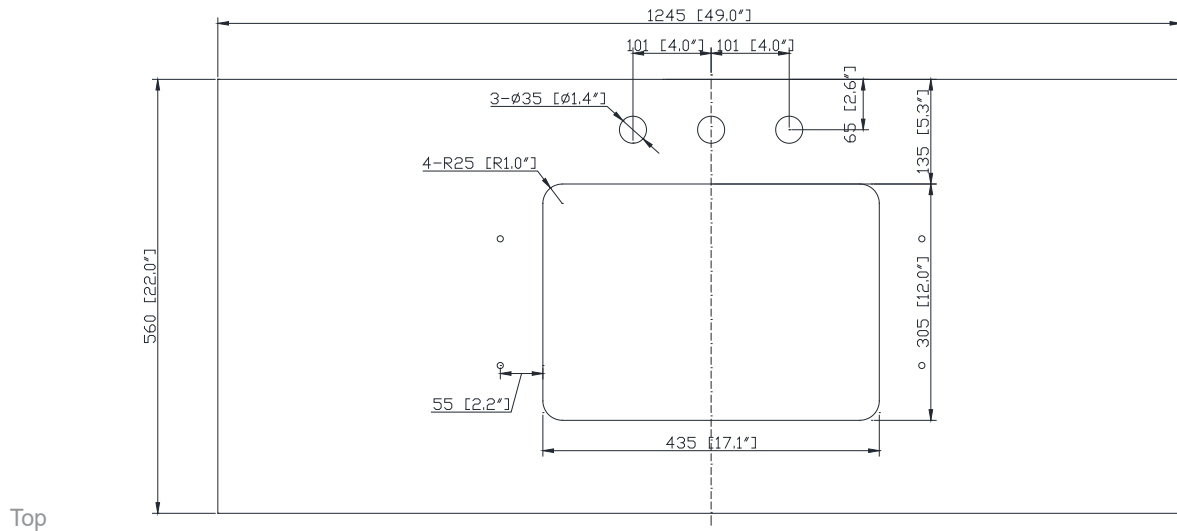

Product Diagrams