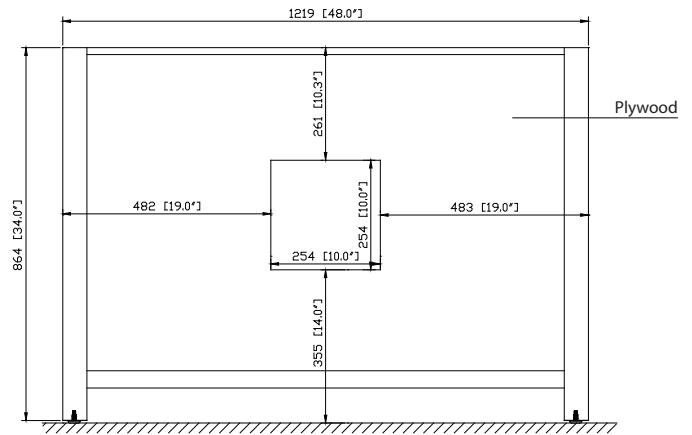

Colors / Finishes

- Chilled Gray
- White
- Navy Blue

Nominal Dimension

- 48W x 21D x 34H inches

Components

Mirror	14000-M24-CG	14000-M24-WT	14000-M24-NB
Vanity Top	SUT49BK	SUT49CW	SUT49GB
	SUT49BK-R	SUT49CW-R	SUT49GB-R
Sink	CUM18WT	CUM18LN	CUM20WT-R
Linen Tower	MODERO-LT24-CG	MODERO-LT24-WT	MODERO-LT24-NB

Product Diagrams

Front

Back

Side

Top

SUT49BK-R / SUT49CW -R / SUT49GB-R

Features

- Top cutout for single undermount sink
- Top pre-drilled for 8" widespread faucet
- 4" backsplash included

Colors / Finishes

- BK - Natural Black Granite
- CW - Natural Carrera White marble
- GB - Natural Galala Beige marble

Nominal Dimension

- 49W x 22D x 1H inches
- 1244 x 560 x 25 mm

Related Items

Sink	CUM20WT-R		
Vanity	AUSTEN-V48	BRENTWOOD-V49	COLTON-V48
	HEPBURN-V48	LAYLA-V48	MADISON-V48
	MODERO-V48	THOMPSON-V48	

- White

Nominal Dimension

- 20W x 15D x 7.7H inches
- 510 x 381 x 196mm

Product Diagrams

Top

Front

Side