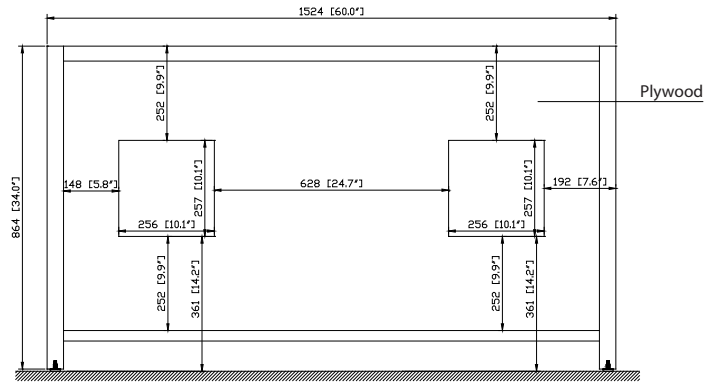

Colors / Finishes

- Chilled Gray
- Espresso
- White

Nominal Dimension

- 60W x 21D x 34H inches

Components

Mirror	MODERO-CG	MODERO-ES	MODERO-WT
Vanity Top	SUT61BK	SUT61CW	SUT61GB
	SUT61BK-R	SUT61CW-R	SUT61GB-R
Sink	CUM18WT	CUM18LN	CUM20WT-R
Linen Tower	MODERO-LT24-CG	MODERO-LT24-ES	MODERO-LT24-WT

Product Diagrams

Front

Back

Side

Top

SUT61BK-R / SUT61CW -R / SUT61GB-R

Features

- Top cutout for dual undermount sinks
- Top pre-drilled for 8" widespread faucet
- 4" backsplash included

Colors / Finishes

- BK - Natural Black Granite
- CW - Natural Carrera White marble
- GB - Natural Galala Beige marble

Nominal Dimension

- 61W x 22D x 1H inches
- 1549 x 560 x 25 mm

Related Items

Sink	CUM20WT-R			
Vanity	BRENTWOOD-V61	BROOKS-V60	HAMILTON-V60	
	LEXINGTON-V60	MADISON-V60	MODERO-V60	THOMPSON-V60

Drain	VC-DRAIN-CP	VC-DRAIN-BN
-------	-------------	-------------

Colors / Finishes

- White

Nominal Dimension

- 20W x 15D x 7.7H inches
- 510 x 381 x 196mm

Product Diagrams

Top

Front