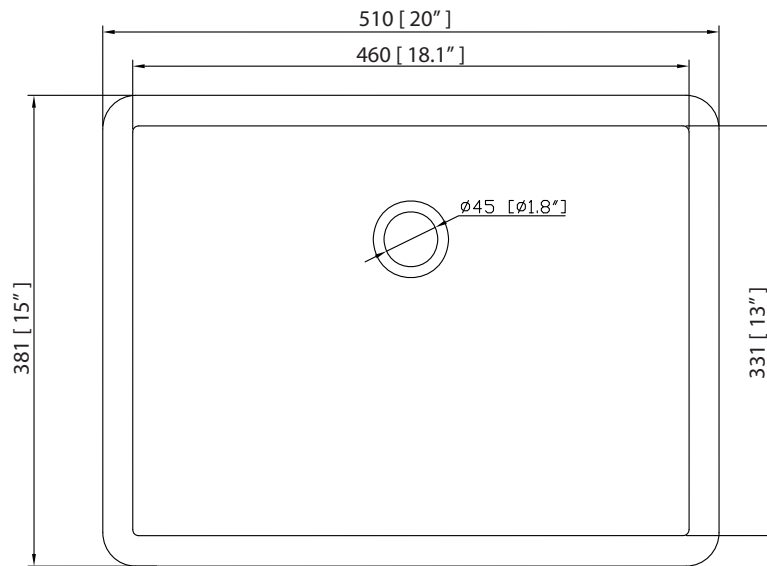

Colors / Finishes

- Chilled Gray
- Espresso
- White

Nominal Dimension

- 60W x 21D x 34H inches

Components

Mirror	MODERO-CG	MODERO-ES	MODERO-WT
Vanity Top	SUT61BK	SUT61CW	SUT61GB
	SUT61BK-R	SUT61CW-R	SUT61GB-R
Sink	CUM18WT	CUM18LN	CUM20WT-R
Linen Tower	MODERO-LT24-CG	MODERO-LT24-ES	MODERO-LT24-WT

Colors / Finishes

- BK - Natural Black Granite
- CW - Natural Carrera White marble
- GB - Natural Galala Beige marble

Nominal Dimension

- 61W x 22D x 1H inches
- 1549 x 560 x 25 mm

Related Items

Sink	CUM20WT-R			
Vanity	BRENTWOOD-V61	BROOKS-V60	HAMILTON-V60	
	LEXINGTON-V60	MADISON-V60	MODERO-V60	THOMPSON-V60

Drain	VC-DRAIN-CP	VC-DRAIN-BN
-------	-------------	-------------

Colors / Finishes

- White

Nominal Dimension

- 20W x 15D x 7.7H inches
- 510 x 381 x 196mm

Product Diagrams

Top

Front

Side