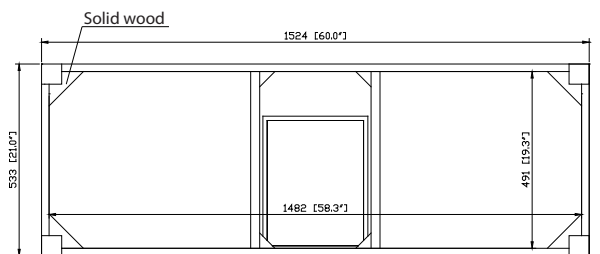

Colors / Finishes

- Chilled Gray
- Espresso
- White

Nominal Dimension

- 60W x 21D x 34H inches

Components

Mirror	MODERO-CG	MODERO-ES	MODERO-WT
Vanity Top	SUT61BK	SUT61CW	SUT61GB
	SUT61BK-R	SUT61CW-R	SUT61GB-R
Sink	CUM18WT	CUM18LN	CUM20WT-R
Linen Tower	MODERO-LT24-CG	MODERO-LT24-ES	MODERO-LT24-WT

Product Diagrams

Front

Back

Side

Top

SUT61BK-R / SUT61CW -R / SUT61GB-R

Features

- Top cutout for dual undermount sinks
- Top pre-drilled for 8" widespread faucet
- 4" backsplash included

Colors / Finishes

- BK - Natural Black Granite
- CW - Natural Carrera White marble
- GB - Natural Galala Beige marble

Nominal Dimension

- 61W x 22D x 1H inches
- 1549 x 560 x 25 mm

Related Items

Sink	CUM20WT-R			
Vanity	BRENTWOOD-V61	BROOKS-V60	HAMILTON-V60	
	LEXINGTON-V60	MADISON-V60	MODERO-V60	THOMPSON-V60

Drain	VC-DRAIN-CP	VC-DRAIN-BN
-------	-------------	-------------

Colors / Finishes

- White

Nominal Dimension

- 20W x 15D x 7.7H inches
- 510 x 381 x 196mm

Product Diagrams

Top

Front