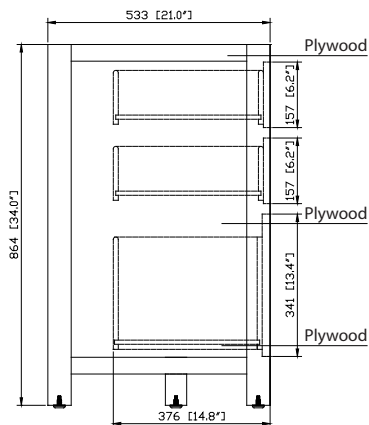

Colors / Finishes

- Chilled Gray
- Espresso
- White

Nominal Dimension

- 60W x 21D x 34H inches

Components

Mirror	MODERO-CG	MODERO-ES	MODERO-WT
Vanity Top	SUT61BK	SUT61CW	SUT61GB
	SUT61BK-R	SUT61CW-R	SUT61GB-R
Sink	CUM18WT	CUM18LN	CUM20WT-R
Linen Tower	MODERO-LT24-CG	MODERO-LT24-ES	MODERO-LT24-WT

Product Diagrams

Front

Back

Side

Top

SUT61BK-R / SUT61CW -R / SUT61GB-R

Features

- Top cutout for dual undermount sinks
- Top pre-drilled for 8" widespread faucet
- 4" backsplash included

Colors / Finishes

- BK - Natural Black Granite
- CW - Natural Carrera White marble
- GB - Natural Galala Beige marble

Nominal Dimension

- 61W x 22D x 1H inches
- 1549 x 560 x 25 mm

Related Items

Sink	CUM20WT-R			
Vanity	BRENTWOOD-V61	BROOKS-V60	HAMILTON-V60	
	LEXINGTON-V60	MADISON-V60	MODERO-V60	THOMPSON-V60

Drain	VC-DRAIN-CP	VC-DRAIN-BN
-------	-------------	-------------

Colors / Finishes

- White

Nominal Dimension

- 20W x 15D x 7.7H inches
- 510 x 381 x 196mm

Product Diagrams

Top

Front