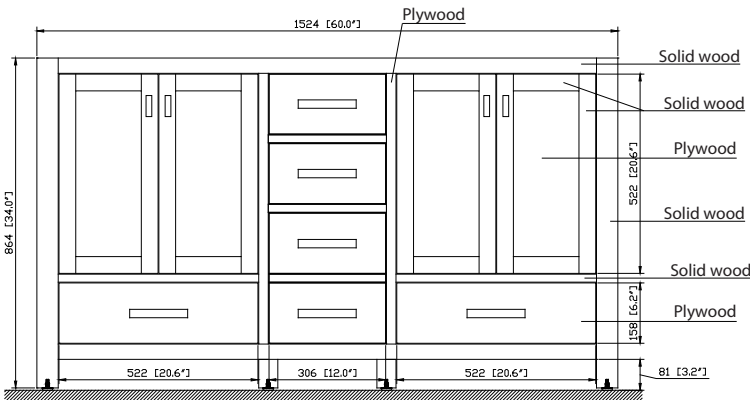

Colors / Finishes

- Chilled Gray
- Espresso
- White

Nominal Dimension

- 60W x 21D x 34H inches

Components

Mirror	MODERO-CG	MODERO-ES	MODERO-WT
Vanity Top	SUT61BK	SUT61CW	SUT61GB
	SUT61BK-R	SUT61CW-R	SUT61GB-R
Sink	CUM18WT	CUM18LN	CUM20WT-R
Linen Tower	MODERO-LT24-CG	MODERO-LT24-ES	MODERO-LT24-WT

Product Diagrams

Front

Back

Side

Top

SUT61BK-R / SUT61CW -R / SUT61GB-R

Features

- Top cutout for dual undermount sinks
- Top pre-drilled for 8" widespread faucet
- 4" backsplash included

Colors / Finishes

- BK - Natural Black Granite
- CW - Natural Carrera White marble
- GB - Natural Galala Beige marble

Nominal Dimension

- 61W x 22D x 1H inches
- 1549 x 560 x 25 mm

Related Items

Sink	CUM20WT-R			
Vanity	BRENTWOOD-V61	BROOKS-V60	HAMILTON-V60	
	LEXINGTON-V60	MADISON-V60	MODERO-V60	THOMPSON-V60

Drain	VC-DRAIN-CP	VC-DRAIN-BN
-------	-------------	-------------

Colors / Finishes

- White

Nominal Dimension

- 20W x 15D x 7.7H inches
- 510 x 381 x 196mm

Product Diagrams

Top

Front