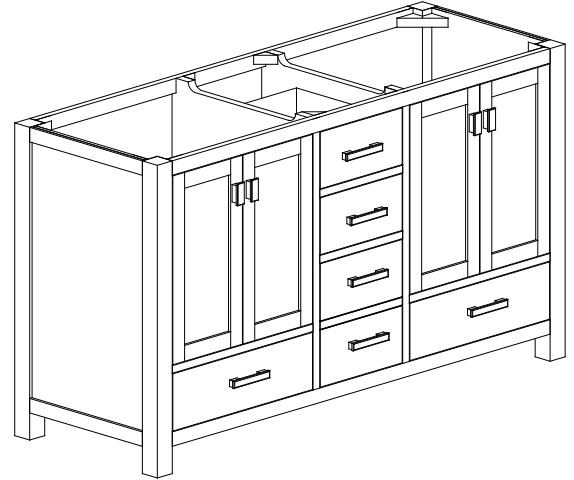

Avanity

MODERO-V60-CG
MODERO-V60-ES
MODERO-V60-WT

Features

- Solid poplar wood frame , Birch veneer Plywood
- 4 soft-close doors
- 5 soft-close drawers
- Brushed nickel finished hardware
- Vanity accomodates dual undermount sinks
- Adjustable height levelers

Colors / Finishes

- Chilled Gray
- Espresso
- White

Nominal Dimension

- 60W x 21D x 34H inches

Components

Mirror	MODERO-CG	MODERO-ES	MODERO-WT
Vanity Top	SUT61BK	SUT61CW	SUT61GB
	SUT61BK-R	SUT61CW-R	SUT61GB-R
Sink	CUM18WT	CUM18LN	CUM20WT-R
Linen Tower	MODERO-LT24-CG	MODERO-LT24-ES	MODERO-LT24-WT

Product Diagrams

Front

Back

Side

Top

SUT61BK-R / SUT61CW -R / SUT61GB-R

Features

- Top cutout for dual undermount sinks
- Top pre-drilled for 8" widespread faucet
- 4" backsplash included

Drain	VC-DRAIN-CP	VC-DRAIN-BN
-------	-------------	-------------

Colors / Finishes

- White

Nominal Dimension

- 20W x 15D x 7.7H inches
- 510 x 381 x 196mm

Product Diagrams

Top

Front