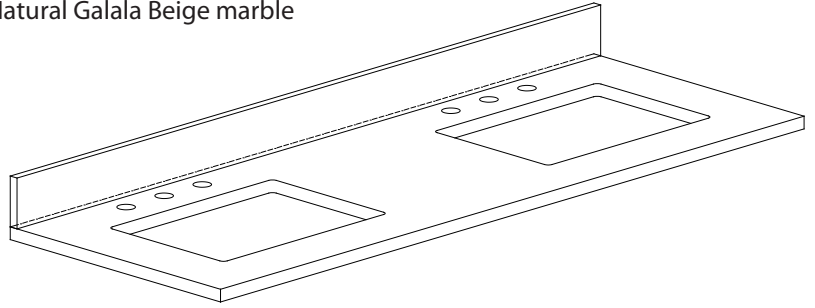

Colors / Finishes

- Chilled Gray
- Espresso
- White

Nominal Dimension

- 60W x 21D x 34H inches

Components

Mirror	MODERO-CG	MODERO-ES	MODERO-WT
Vanity Top	SUT61BK	SUT61CW	SUT61GB
	SUT61BK-R	SUT61CW-R	SUT61GB-R
Sink	CUM18WT	CUM18LN	CUM20WT-R
Linen Tower	MODERO-LT24-CG	MODERO-LT24-ES	MODERO-LT24-WT

Product Diagrams

Front

Back

Side

Top

SUT61BK-R / SUT61CW -R / SUT61GB-R

Features

- Top cutout for dual undermount sinks
- Top pre-drilled for 8" widespread faucet
- 4" backsplash included

Colors / Finishes

- BK - Natural Black Granite
- CW - Natural Carrera White marble
- GB - Natural Galala Beige marble

Nominal Dimension

- 61W x 22D x 1H inches
- 1549 x 560 x 25 mm

Related Items

Sink	CUM20WT-R			
Vanity	BRENTWOOD-V61	BROOKS-V60	HAMILTON-V60	
	LEXINGTON-V60	MADISON-V60	MODERO-V60	THOMPSON-V60

Drain	VC-DRAIN-CP	VC-DRAIN-BN
-------	-------------	-------------

Colors / Finishes

- White

Nominal Dimension

- 20W x 15D x 7.7H inches
- 510 x 381 x 196mm

Product Diagrams

Top

Front