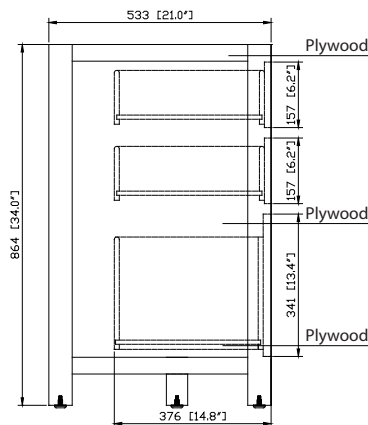

Colors / Finishes

- Chilled Gray
- White
- Navy Blue

Nominal Dimension

- 60W x 21D x 34H inches

Components

Mirror	14000-M24-CG	14000-M24-WT	14000-M24-NB
Vanity Top	SUT61BK	SUT61CW	SUT61GB
	SUT61BK-R	SUT61CW-R	SUT61GB-R
Sink	CUM18WT	CUM18LN	CUM20WT-R
Linen Tower	MODERO-LT24-CG	MODERO-LT24-WT	MODERO-LT24-NB

Product Diagrams

Front

Back

Side

Top

SUT61BK-R / SUT61CW -R / SUT61GB-R

Features

- Top cutout for dual undermount sinks
- Top pre-drilled for 8" widespread faucet
- 4" backsplash included

Colors / Finishes

- BK - Natural Black Granite
- CW - Natural Carrera White marble
- GB - Natural Galala Beige marble

Nominal Dimension

- 61W x 22D x 1H inches
- 1549 x 560 x 25 mm

Related Items

Sink	CUM20WT-R			
Vanity	AUSTEN-V60	BRENTWOOD-V61	BROOKS-V60	COLTON-V60
	EMMA-V60	HAMILTON-V60	HEPBURN-V60	LAYLA-V60
	MADISON-V60	MODERO-V60	THOMPSON-V60	

Drain	VC-DRAIN-CP	VC-DRAIN-BN
-------	-------------	-------------

Colors / Finishes

- White

Nominal Dimension

- 20W x 15D x 7.7H inches
- 510 x 381 x 196mm

Product Diagrams

Top

Front