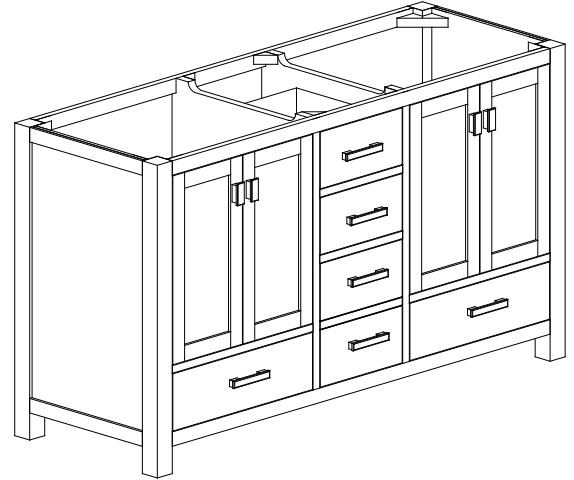

Avanity

MODERO-V60-CG
MODERO-V60-WT
MODERO-V60-NB

Features

- Solid poplar wood frame , Birch veneer Plywood
- 4 soft-close doors
- 5 soft-close drawers
- Brushed nickel or matte gold finish hardware
- Vanity accommodates dual under-mount sinks
- Adjustable height levelers

Colors / Finishes

- Chilled Gray
- White
- Navy Blue

Nominal Dimension

- 60W x 21D x 34H inches

Components

Mirror	14000-M24-CG	14000-M24-WT	14000-M24-NB
Vanity Top	SUT61BK	SUT61CW	SUT61GB
	SUT61BK-R	SUT61CW-R	SUT61GB-R
Sink	CUM18WT	CUM18LN	CUM20WT-R
Linen Tower	MODERO-LT24-CG	MODERO-LT24-WT	MODERO-LT24-NB

Product Diagrams

Front

Back

Side

Top

SUT61BK-R / SUT61CW -R / SUT61GB-R

Features

- Top cutout for dual undermount sinks
- Top pre-drilled for 8" widespread faucet
- 4" backsplash included

Drain	VC-DRAIN-CP	VC-DRAIN-BN
-------	-------------	-------------

Colors / Finishes

- White

Nominal Dimension

- 20W x 15D x 7.7H inches
- 510 x 381 x 196mm

Product Diagrams

Top

Front