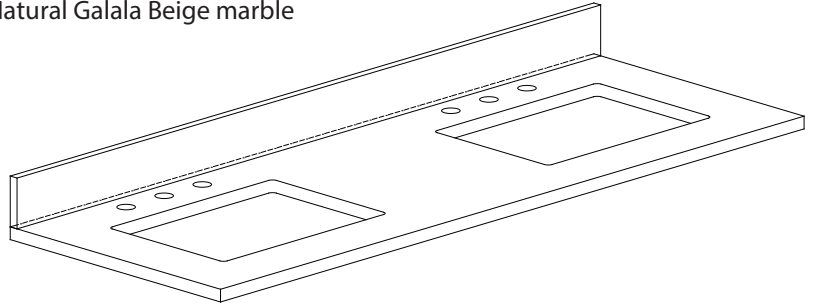

Colors / Finishes

- Chilled Gray
- White
- Navy Blue

Nominal Dimension

- 60W x 21D x 34H inches

Components

Mirror	14000-M24-CG	14000-M24-WT	14000-M24-NB
Vanity Top	SUT61BK	SUT61CW	SUT61GB
	SUT61BK-R	SUT61CW-R	SUT61GB-R
Sink	CUM18WT	CUM18LN	CUM20WT-R
Linen Tower	MODERO-LT24-CG	MODERO-LT24-WT	MODERO-LT24-NB

Product Diagrams

Front

Back

Side

Top

SUT61BK-R / SUT61CW -R / SUT61GB-R

Features

- Top cutout for dual undermount sinks
- Top pre-drilled for 8" widespread faucet
- 4" backsplash included

Colors / Finishes

- BK - Natural Black Granite
- CW - Natural Carrera White marble
- GB - Natural Galala Beige marble

Nominal Dimension

- 61W x 22D x 1H inches
- 1549 x 560 x 25 mm

Related Items

Sink	CUM20WT-R			
Vanity	AUSTEN-V60	BRENTWOOD-V61	BROOKS-V60	COLTON-V60
	EMMA-V60	HAMILTON-V60	HEPBURN-V60	LAYLA-V60
	MADISON-V60	MODERO-V60	THOMPSON-V60	

Drain	VC-DRAIN-CP	VC-DRAIN-BN
-------	-------------	-------------

Colors / Finishes

- White

Nominal Dimension

- 20W x 15D x 7.7H inches
- 510 x 381 x 196mm

Product Diagrams

Top

Front