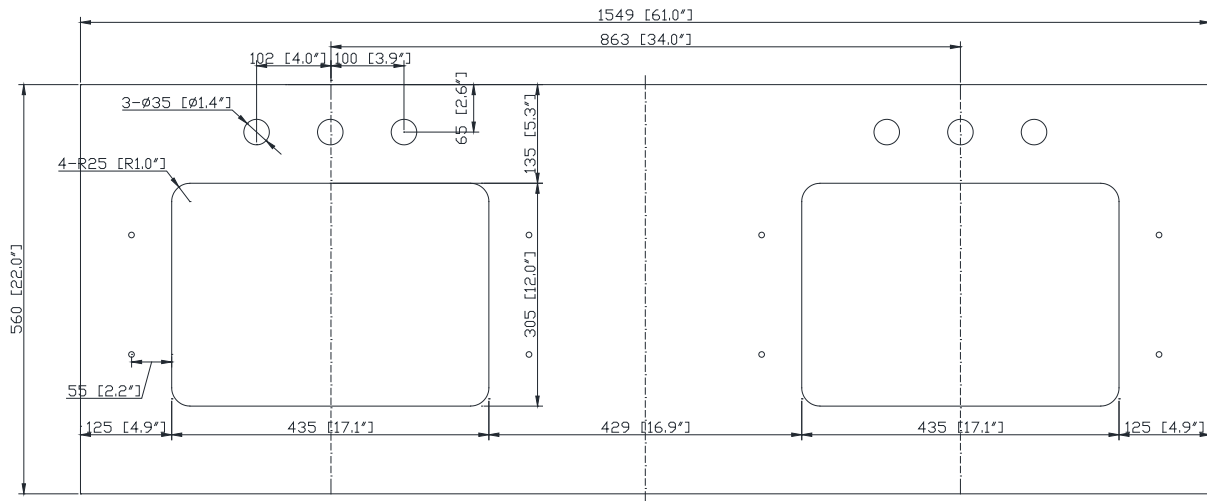

Colors / Finishes

- Chilled Gray
- White
- Navy Blue

Nominal Dimension

- 60W x 21D x 34H inches

Components

Mirror	14000-M24-CG	14000-M24-WT	14000-M24-NB
Vanity Top	SUT61BK	SUT61CW	SUT61GB
	SUT61BK-R	SUT61CW-R	SUT61GB-R
Sink	CUM18WT	CUM18LN	CUM20WT-R
Linen Tower	MODERO-LT24-CG	MODERO-LT24-WT	MODERO-LT24-NB

Colors / Finishes

- BK - Natural Black Granite
- CW - Natural Carrera White marble
- GB - Natural Galala Beige marble

Nominal Dimension

- 61W x 22D x 1H inches
- 1549 x 560 x 25 mm

Related Items

Sink	CUM20WT-R			
Vanity	AUSTEN-V60	BRENTWOOD-V61	BROOKS-V60	COLTON-V60
	EMMA-V60	HAMILTON-V60	HEPBURN-V60	LAYLA-V60
	MADISON-V60	MODERO-V60	THOMPSON-V60	

Product Diagrams

Top

Side

Avanity

CUM20WT-R

Features

- Vitreous China
- Undermount application

Components

Drain	VC-DRAIN-CP	VC-DRAIN-BN
-------	-------------	-------------

Colors / Finishes

- White

Nominal Dimension

- 20W x 15D x 7.7H inches
- 510 x 381 x 196mm

Product Diagrams

Top

Front