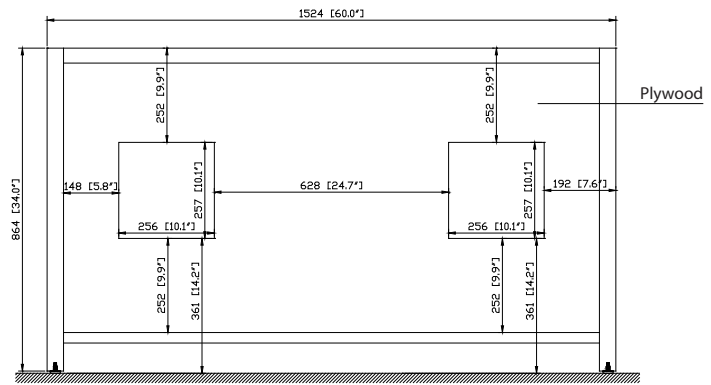

Colors / Finishes

- Chilled Gray
- White
- Navy Blue

Nominal Dimension

- 60W x 21D x 34H inches

Components

Mirror	14000-M24-CG	14000-M24-WT	14000-M24-NB
Vanity Top	SUT61BK	SUT61CW	SUT61GB
	SUT61BK-R	SUT61CW-R	SUT61GB-R
Sink	CUM18WT	CUM18LN	CUM20WT-R
Linen Tower	MODERO-LT24-CG	MODERO-LT24-WT	MODERO-LT24-NB

Product Diagrams

Front

Back

Side

Top

SUT61BK-R / SUT61CW -R / SUT61GB-R

Features

- Top cutout for dual undermount sinks
- Top pre-drilled for 8" widespread faucet
- 4" backsplash included

Colors / Finishes

- BK - Natural Black Granite
- CW - Natural Carrera White marble
- GB - Natural Galala Beige marble

Nominal Dimension

- 61W x 22D x 1H inches
- 1549 x 560 x 25 mm

Related Items

Sink	CUM20WT-R			
Vanity	AUSTEN-V60	BRENTWOOD-V61	BROOKS-V60	COLTON-V60
	EMMA-V60	HAMILTON-V60	HEPBURN-V60	LAYLA-V60
	MADISON-V60	MODERO-V60	THOMPSON-V60	

Drain	VC-DRAIN-CP	VC-DRAIN-BN
-------	-------------	-------------

Colors / Finishes

- White

Nominal Dimension

- 20W x 15D x 7.7H inches
- 510 x 381 x 196mm

Product Diagrams

Top

Front