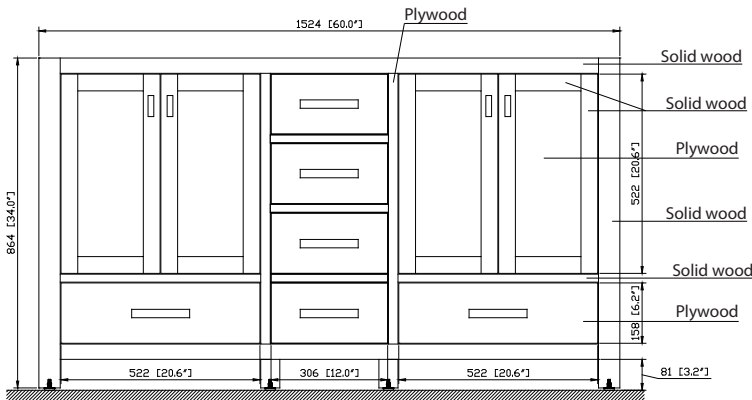

Colors / Finishes

- Chilled Gray
- White
- Navy Blue

Nominal Dimension

- 60W x 21D x 34H inches

Components

Mirror	14000-M24-CG	14000-M24-WT	14000-M24-NB
Vanity Top	SUT61BK	SUT61CW	SUT61GB
	SUT61BK-R	SUT61CW-R	SUT61GB-R
Sink	CUM18WT	CUM18LN	CUM20WT-R
Linen Tower	MODERO-LT24-CG	MODERO-LT24-WT	MODERO-LT24-NB

Product Diagrams

Front

Back

Side

Top

SUT61BK-R / SUT61CW -R / SUT61GB-R

Features

- Top cutout for dual undermount sinks
- Top pre-drilled for 8" widespread faucet
- 4" backsplash included

Colors / Finishes

- BK - Natural Black Granite
- CW - Natural Carrera White marble
- GB - Natural Galala Beige marble

Nominal Dimension

- 61W x 22D x 1H inches
- 1549 x 560 x 25 mm

Related Items

Sink	CUM20WT-R			
Vanity	AUSTEN-V60	BRENTWOOD-V61	BROOKS-V60	COLTON-V60
	EMMA-V60	HAMILTON-V60	HEPBURN-V60	LAYLA-V60
	MADISON-V60	MODERO-V60	THOMPSON-V60	

Drain	VC-DRAIN-CP	VC-DRAIN-BN
-------	-------------	-------------

Colors / Finishes

- White

Nominal Dimension

- 20W x 15D x 7.7H inches
- 510 x 381 x 196mm

Product Diagrams

Top

Front