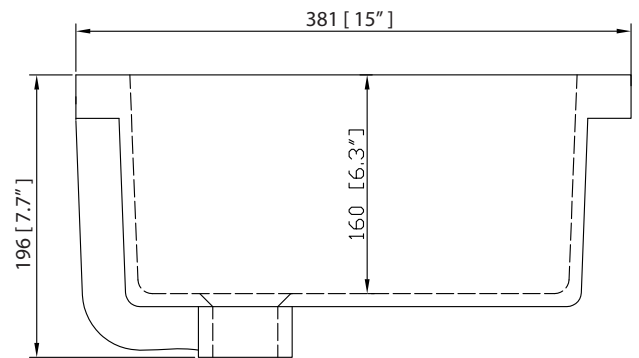

Colors / Finishes

- BK - Natural Black Granite
- CW - Natural Carrera White marble
- GB - Natural Galala Beige marble

Nominal Dimension

- 61W x 22D x 1H inches
- 1549 x 560 x 25 mm

Related Items

Sink	CUM20WT-R			
Vanity	AUSTEN-V60	BRENTWOOD-V61	BROOKS-V60	COLTON-V60
	EMMA-V60	HAMILTON-V60	HEPBURN-V60	LAYLA-V60
	MADISON-V60	MODERO-V60	THOMPSON-V60	

Drain	VC-DRAIN-CP	VC-DRAIN-BN
-------	-------------	-------------

Colors / Finishes

- White

Nominal Dimension

- 20W x 15D x 7.7H inches
- 510 x 381 x 196mm

Product Diagrams

Top

Front

Side