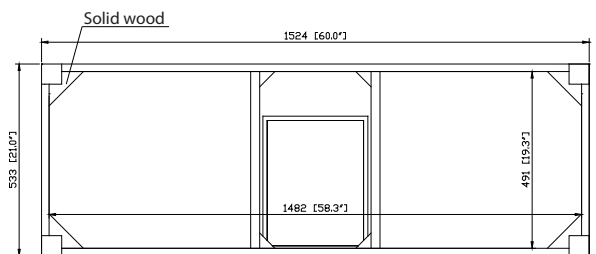

Colors / Finishes

- Chilled Gray
- White
- Navy Blue

Nominal Dimension

- 60W x 21D x 34H inches

Components

Mirror	14000-M24-CG	14000-M24-WT	14000-M24-NB
Vanity Top	SUT61BK	SUT61CW	SUT61GB
	SUT61BK-R	SUT61CW-R	SUT61GB-R
Sink	CUM18WT	CUM18LN	CUM20WT-R
Linen Tower	MODERO-LT24-CG	MODERO-LT24-WT	MODERO-LT24-NB

Product Diagrams

Front

Back

Side

Top

SUT61BK-R / SUT61CW -R / SUT61GB-R

Features

- Top cutout for dual undermount sinks
- Top pre-drilled for 8" widespread faucet
- 4" backsplash included

Colors / Finishes

- BK - Natural Black Granite
- CW - Natural Carrera White marble
- GB - Natural Galala Beige marble

Nominal Dimension

- 61W x 22D x 1H inches
- 1549 x 560 x 25 mm

Related Items

Sink	CUM20WT-R			
Vanity	AUSTEN-V60	BRENTWOOD-V61	BROOKS-V60	COLTON-V60
	EMMA-V60	HAMILTON-V60	HEPBURN-V60	LAYLA-V60
	MADISON-V60	MODERO-V60	THOMPSON-V60	

Drain	VC-DRAIN-CP	VC-DRAIN-BN
-------	-------------	-------------

Colors / Finishes

- White

Nominal Dimension

- 20W x 15D x 7.7H inches
- 510 x 381 x 196mm

Product Diagrams

Top

Front