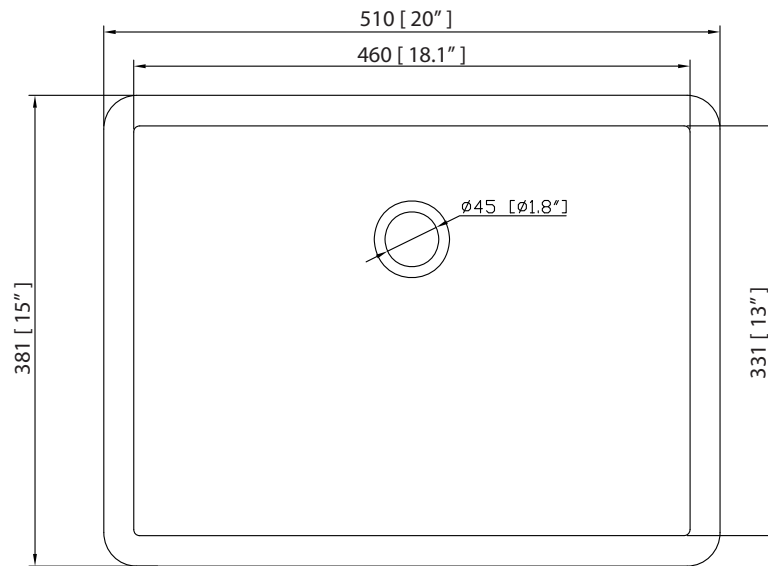

Colors / Finishes

- Chilled Gray
- White
- Navy Blue

Nominal Dimension

- 60W x 21D x 34H inches

Components

Mirror	14000-M24-CG	14000-M24-WT	14000-M24-NB
Vanity Top	SUT61BK	SUT61CW	SUT61GB
	SUT61BK-R	SUT61CW-R	SUT61GB-R
Sink	CUM18WT	CUM18LN	CUM20WT-R
Linen Tower	MODERO-LT24-CG	MODERO-LT24-WT	MODERO-LT24-NB

Colors / Finishes

- BK - Natural Black Granite
- CW - Natural Carrera White marble
- GB - Natural Galala Beige marble

Nominal Dimension

- 61W x 22D x 1H inches
- 1549 x 560 x 25 mm

Related Items

Sink	CUM20WT-R			
Vanity	AUSTEN-V60	BRENTWOOD-V61	BROOKS-V60	COLTON-V60
	EMMA-V60	HAMILTON-V60	HEPBURN-V60	LAYLA-V60
	MADISON-V60	MODERO-V60	THOMPSON-V60	

Drain	VC-DRAIN-CP	VC-DRAIN-BN
-------	-------------	-------------

Colors / Finishes

- White

Nominal Dimension

- 20W x 15D x 7.7H inches
- 510 x 381 x 196mm

Product Diagrams

Top

Front

Side