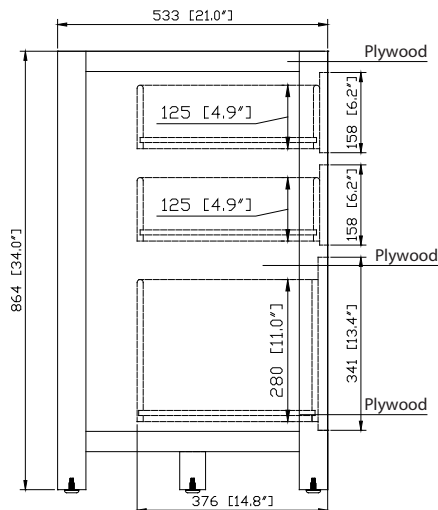

Avanity

MODERO-V72-CG
MODERO-V72-WT
MODERO-V72-NB

Features

- Solid poplar wood frame, Birch veneer plywood
- 4 soft-close doors
- 5 soft-close drawers
- Brushed nickel or matte gold finish hardware
- Vanity accomodates dual undermount sinks
- Adjustable height levelers

Colors / Finishes

- Chilled Gray
- White
- Navy Blue

Nominal Dimension

- 72W x 21D x 34H inches

Components

Mirror	14000-M24-CG	14000-M24-WT	14000-M24-NB
Vanity Top	SUT73BK	SUT73CW	SUT73GB
	SUT73BK-R	SUT73CW-R	SUT73GB-R
Sink	CUM18WT	CUM18LN	CUM20WT-R
Linen Tower	MODERO-LT24-CG	MODERO-LT24-WT	MODERO-LT24-NB

Product Diagrams

Back