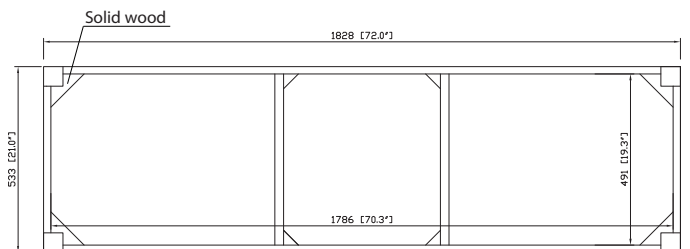

Avanity

MODERO-V72-CG
MODERO-V72-WT
MODERO-V72-NB

Features

- Solid poplar wood frame, Birch veneer plywood
- 4 soft-close doors
- 5 soft-close drawers
- Brushed nickel or matte gold finish hardware
- Vanity accomodates dual undermount sinks
- Adjustable height levelers

Colors / Finishes

- Chilled Gray
- White
- Navy Blue

Nominal Dimension

- 72W x 21D x 34H inches

Components

Mirror	14000-M24-CG	14000-M24-WT	14000-M24-NB
Vanity Top	SUT73BK	SUT73CW	SUT73GB
	SUT73BK-R	SUT73CW-R	SUT73GB-R
Sink	CUM18WT	CUM18LN	CUM20WT-R
Linen Tower	MODERO-LT24-CG	MODERO-LT24-WT	MODERO-LT24-NB

Product Diagrams

Back