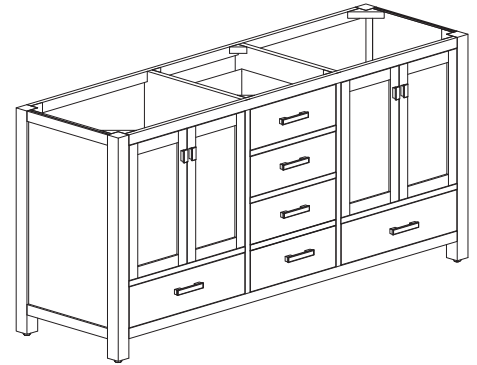

## Features

- Solid poplar wood frame, Birch veneer plywood
- 4 soft-close doors
- 5 soft-close drawers
- Brushed nickel or matte gold finish hardware
- Vanity accomodates dual undermount sinks
- Adjustable height levelers

## Nominal Dimension

- 72W x 21D x 34H inches

## Nominal Dimension

- 73W x 22D x 1H inches
- 1853 x 560 x 25 mm

### Nominal Dimension

- 20W x 15D x 7.7H inches
- 510 x 381 x 196mm