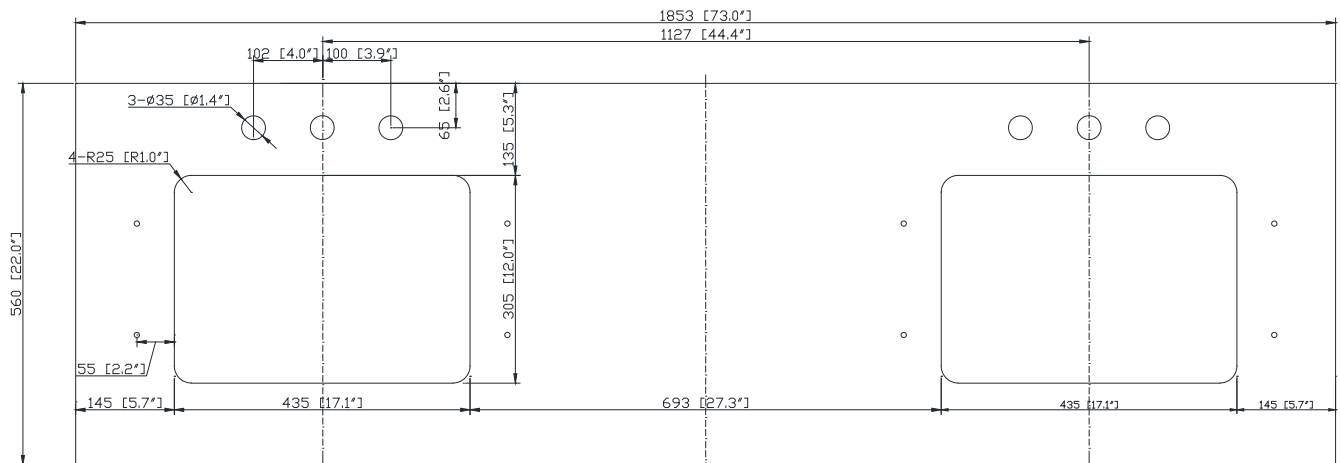

Front

Side

Product Diagrams

Top