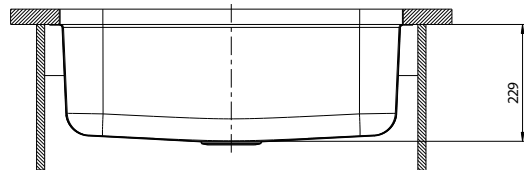

### FEATURES

- Required outside cabinet: 33"
- 18 gauge, 304 series stainless steel
- Premium 18/10 chrome/nickel content
- Refined Brush Finish (RBF)
- Rear drain placement
- Design allows for easy installation in standard 25" countertop
- Sound deadening insulation and pads

### NOMINAL DIMENSIONS

Model 441024 shown

OVERALL	BOWL DEPTH	DRAIN
28" x 18"	9"	3-1/2"

DXF cutout templates available on our website.