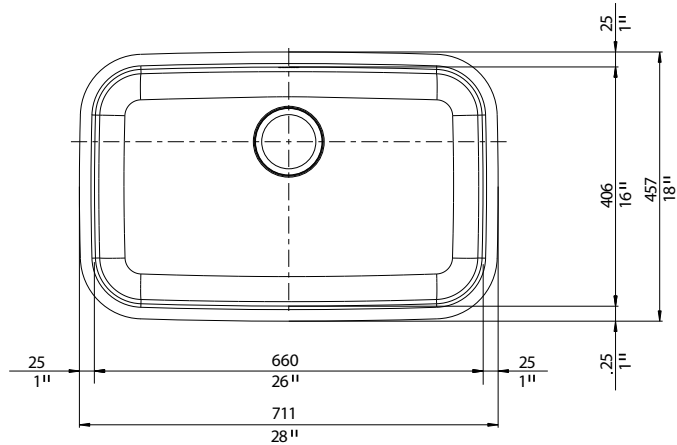

### FEATURES

- Required outside cabinet: 33"
- 18 gauge, 304 series stainless steel
- Premium 18/10 chrome/nickel content
- Refined Brush Finish (RBF)
- Rear drain placement
- Design allows for easy installation in standard 25" countertop
- Sound deadening insulation and pads

### NOMINAL DIMENSIONS

Model 441024 shown

OVERALL	BOWL DEPTH	DRAIN
28" x 18"	9"	3-1/2"

DXF cutout templates available on our website.