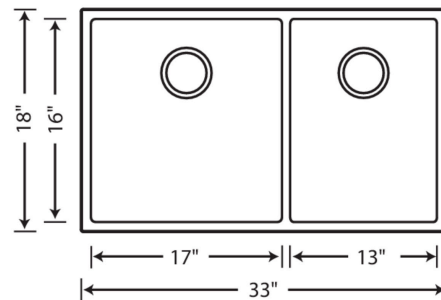

### Design and Planning Tips

- Min cabinet size: 36 in
- Bowl depth: 9 1/2 in ( 240.0 mm )

What is included:

Installation instructions, Sink template, Limited lifetime warranty, Drains NOT included., Sink clips are not included and may be ordered separately.

Bowl Depths: 9-1/2" & 9-1/2"

Required outside cabinet: 36"

Cutout Size: Template provided with approximate 1/8" reveal

Codes/Standards: CSA B45.8-18/ IAPMO Z403-2018