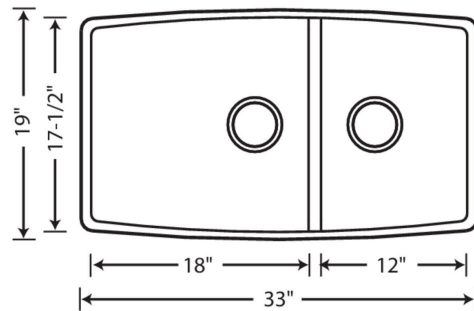

PERFORMA 1-3/4 Medium SILGRANIT

Sink Specifications

Color	SKU
Truffle	441315
Metallic Gray	441309
White	441310
Biscuit	441311
Anthracite	441312
Café Brown	441313
Cinder	441474
Concrete Gray	442735

Design and Planning Tips

- Min cabinet size: 36 in
- Bowl depth: 10 in (254.0 mm)

What is included:

Installation instructions, Sink template, Limited lifetime warranty, Drains NOT included, Sink clips are not included and may be ordered separately.

Bowl Depth: 10"/10"

Required outside cabinet: 36"

Cutout Size: Template provided with approximate 1/8" reveal

Codes/Standards: CSA B45.8-18/ IAPMO Z403-2018

Optional Accessories

Cutting Board	227346

Warranty

BLANCO offers a limited lifetime warranty on all sinks and faucets, as well as a one-year warranty on all custom accessories.

Code/Standards Compliance

BLANCO sinks and faucets are third-party tested and certified to standards and listed by applicable certification bodies. For more information on individual product listings, contact our office or listing organization.

View our how-to videos to learn more about installing and caring for BLANCO products:

<https://www.blanco.com/us-en/service/how-to-videos/>

Questions? Contact us today

BLANCO America, Inc.
110 Mount Holly By-Pass
Lumberton, NJ 08048

Phone & Fax
Phone: 888-668-6201
Fax: 609-668-6211

While BLANCO endeavors to provide accurate information, all dimensions are nominal, cannot be guaranteed, and are subject to change or cancellation. BLANCO assumes no responsibility for use of superseded or voided specifications.