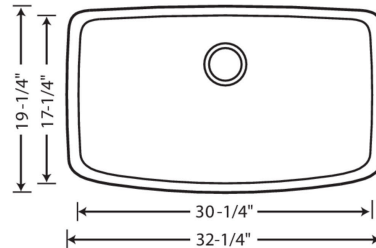

### Design and Planning Tips

- Min cabinet size: 36 in
- Bowl depth: 9 1/2 in ( 240.0 mm )

What is included:

Installation instructions, Sink template, Limited lifetime warranty, Drains NOT included., Sink clips are not included and may be ordered separately

Bowl Depth: 9-1/2"

Required outside cabinet: 36"

Cutout Size: Template provided with approximate 1/8" reveal

Codes/Standards: CSA B45.8-18/ IAPMO Z403-2018

---