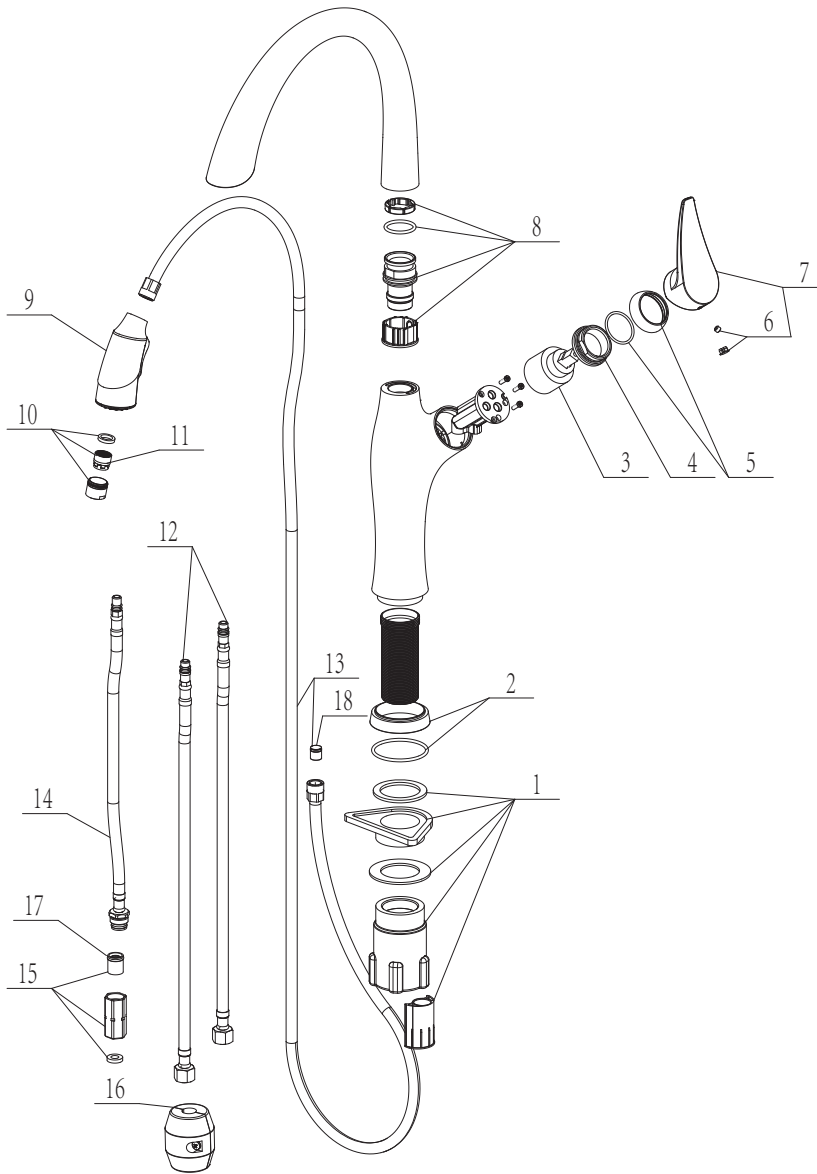

FEATURES

- Solid brass body
- Ceramic disk cartridge
- Pull-down spray
- 1.5 GPM flow rate
- Installation in a 1-3/8" hole
- Color coded hot and cold supply lines
- 180 degree spout swivel
- Maximum deck thickness 2-1/4"

JOB INFORMATION

Job Name: _____

Contact: _____

Date Specified: _____

Specifier: _____

Contractor: _____

NOMINAL DIMENSIONS

Model 442031 shown

REACH	SPOUT HEIGHT	FAUCET HEIGHT
8-5/8"	10"	15-3/4"

See next page for exploded parts drawing and parts list.

BLANCO AMERICA

800.451.5782
 www.blancoamerica.com

© 2016 BLANCO AMERICA

1/16

SPEC-001

Faucet hole $\Phi 1\text{-}3/8\text{'}$

REPAIR PART GUIDE

Diagram #	Description	Part #
1	Artona Mounting Kit	442106
2	ARTONA Base Chrome	442107
2	ARTONA Base Stainless	442123
3	Cartridge	442109
4	ARTONA Cartridge Lock Nut Chrome	442110
5	ARTONA Cartridge Cap Chrome	442111
5	ARTONA Cartridge Cap Stainless	442124
6	ARTONA Cap and Screw Chrome	442112
6	ARTONA Cap and Screw Stainless	442125
7	ARTONA Handle Chrome	442113
7	ARTONA Handle Stainless	442126
8	Set of rings	442114
9	ARTONA Handspray Anthracite	442132
9	ARTONA Handspray Biscuit	442138
9	ARTONA Handspray Café Brown	442133
9	ARTONA Handspray Cinder	442134
9	ARTONA Handspray Metallic Gray	442135
9	ARTONA Handspray Truffle	442136
9	ARTONA Handspray White	442137
10	Aerator Kit	442116
11	Aerator	442117
12	Supply lines	441554
13	Spray Hose with Check Valve	442127
14	Supply Line	442118
15	ARTONA Hose Connection 2.2gpm	442128
15	ARTONA Hose Connection 1.5gpm	442129
16	Weight 320 grams	441556
17	Flow Restrictor with Check Valve 2.2gpm	442130
17	Flow Restrictor with Check Valve 1.5gpm	442131
18	Spray Hose Check Valve	442122