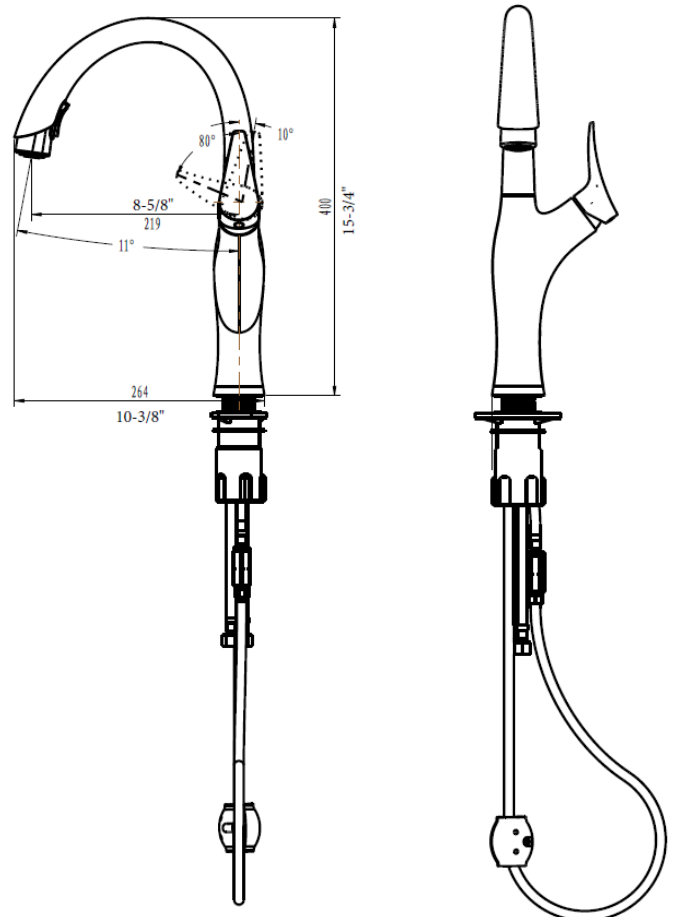

FEATURES

- Solid brass body
- Ceramic disk cartridge
- Pull-down spray
- 1.5 GPM flow rate
- Installation in a 1-3/8" hole
- Color coded hot and cold supply lines
- 180 degree spout swivel
- Maximum deck thickness 2-1/4"

JOB INFORMATION

Job Name: _____

Contact: _____

Date Specified: _____

Specifier: _____

Contractor: _____

NOMINAL DIMENSIONS

Model 442031 shown

REACH	SPOUT HEIGHT	FAUCET HEIGHT
8-5/8"	10"	15-3/4"

See next page for exploded parts drawing and parts list.

BLANCO AMERICA

800.451.5782
 www.blancoamerica.com

© 2016 BLANCO AMERICA

1/16

SPEC-001

Faucet hole $\Phi 1\text{-}3/8\text{'}$

REPAIR PART GUIDE

Diagram #	Description	Part #
1	Artona Mounting Kit	442106
2	ARTONA Base Chrome	442107
2	ARTONA Base Stainless	442123
3	Cartridge	442109
4	ARTONA Cartridge Lock Nut Chrome	442110
5	ARTONA Cartridge Cap Chrome	442111
5	ARTONA Cartridge Cap Stainless	442124
6	ARTONA Cap and Screw Chrome	442112
6	ARTONA Cap and Screw Stainless	442125
7	ARTONA Handle Chrome	442113
7	ARTONA Handle Stainless	442126
8	Set of rings	442114
9	ARTONA Handspray Anthracite	442132
9	ARTONA Handspray Biscuit	442138
9	ARTONA Handspray Café Brown	442133
9	ARTONA Handspray Cinder	442134
9	ARTONA Handspray Metallic Gray	442135
9	ARTONA Handspray Truffle	442136
9	ARTONA Handspray White	442137
10	Aerator Kit	442116
11	Aerator	442117
12	Supply lines	441554
13	Spray Hose with Check Valve	442127
14	Supply Line	442118
15	ARTONA Hose Connection 2.2gpm	442128
15	ARTONA Hose Connection 1.5gpm	442129
16	Weight 320 grams	441556
17	Flow Restrictor with Check Valve 2.2gpm	442130
17	Flow Restrictor with Check Valve 1.5gpm	442131
18	Spray Hose Check Valve	442122