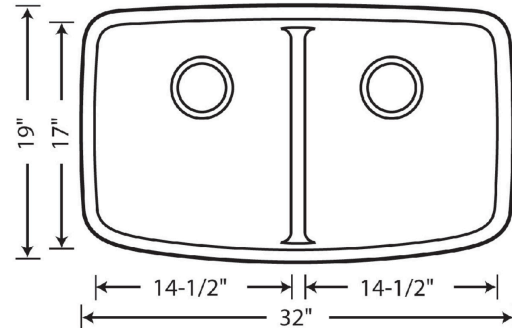

VALEA Equal Double with Low-Divide

SILGRANIT

Sink Specifications

Color	SKU
Truffle	442197
White	442199
Anthracite	442200
Biscuit	442201
Cinder	442196
Metallic Gray	442202
Café Brown	442203
Concrete Gray	442755

Design and Planning Tips

- Min cabinet size: 36 in
- Bowl depth: 9 1/2 in (240.0 mm)

What is included:

Installation instructions, Sink template, Limited lifetime warranty, Drains NOT included., Sink clips are not included and may be ordered separately

Low-Divide Height: 5-1/2"

Bowl Depths: 9-1/2" & 9-1/2"

Required outside cabinet: 36"

Cutout Size: Template provided with approximate 1/8" reveal

Codes/Standards: CSA B45.8-18/ IAPMO Z403-2018

Warranty

BLANCO offers a limited lifetime warranty on all sinks and faucets, as well as a one-year warranty on all custom accessories.