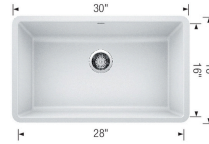

PRECIS 30" Single SILGRANIT

Sink Specifications

Color	SKU
White	442533
Anthracite	442534
Biscuit	442535
Metallic Gray	442536
Café Brown	442537
Cinder	442530
Truffle	442531
Concrete Gray	442739

Design and Planning Tips

- Min cabinet size: 33 in
- Bowl depth: 9.5 in (240.0 mm)

What is included:

Installation instructions, Sink template, Limited lifetime warranty, Drain NOT included., Sink clips are not included and may be ordered separately.

Outside Cabinet: 33"

Bowl Depth: 9-1/2"

Cutout Size: Template provided 1/8" reveal

Actual Ship Weight: 42 lbs - UPS oversize weight charges apply*

Codes/Standards: CSA B45.8-18/ IAPMO Z403-2018

Warranty

BLANCO offers a limited lifetime warranty on all sinks and faucets, as well as a one-year warranty on all custom accessories.