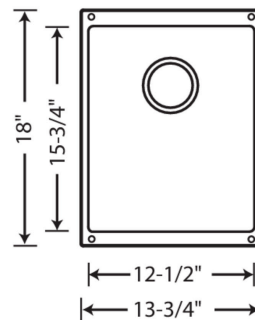

PRECIS Medium SILGRANIT

Sink Specifications

Color	SKU
Biscuit	513423
Anthracite	513424
Metallic Gray	513425
White	513422
Café Brown	515653
Truffle	517676
Cinder	519048

Design and Planning Tips

- Min cabinet size: 18 in
- Bowl depth: 7 1/2 in (191.0 mm)

What is included:

Installation instructions, Sink template, Limited lifetime warranty, Drain NOT included., Sink clips are not included and may be ordered separately.

Bowl Depth: 7-1/2"

Required outside cabinet: 18"

Undermount application only

Cutout Size: Template provided with approximate 1/8" reveal

Please note: The four small holes are for European installation only. They are unnecessary for U.S. installation.

Codes/Standards: CSA B45.8-18/ IAPMO Z403-2018