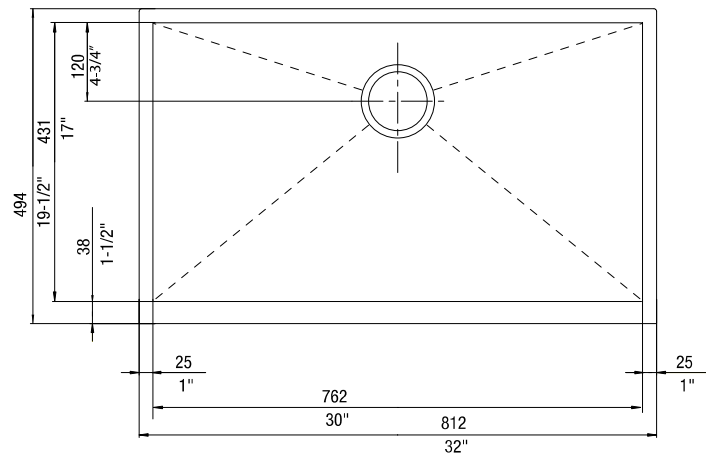

FEATURED MODEL

513439 Super Single with Apron, 10" bowl depth

FEATURES

- Required outside cabinet: 36"
- Please make certain there is adequate countertop width to accomodate the substantial sink width (19")
- Requires custom installation
- 18 gauge, 304 series stainless steel
- 18/10 chrome/nickel content
- Handcrafted from a single panel of stainless steel
- Zero radius corners
- Elegant and functional drain grooves
- Satin Polished Finish
- Sound deadening pads
- Rear drain placement

JOB INFORMATION

Job Name: _____

Contact: _____

Date Specified: _____

Specifier: _____

Contractor: _____

NOMINAL DIMENSIONS

Model 513439 shown

OVERALL	BOWL DEPTH	DRAIN
32" x 19"	10"	3-1/2"

DXF cutout templates available on our website.

BLANCO AMERICA

800.451.5782

www.blancoamerica.com

© 2013 BLANCO AMERICA

7/13

SPEC-003