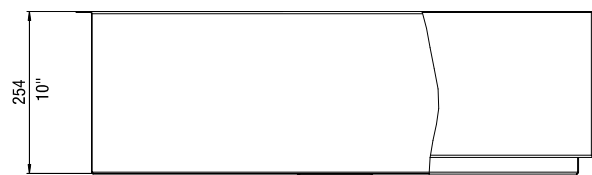

FEATURED MODEL

513439 Super Single with Apron, 10" bowl depth

FEATURES

- Required outside cabinet: 36"
- Please make certain there is adequate countertop width to accomodate the substantial sink width (19")
- Requires custom installation
- 18 gauge, 304 series stainless steel
- 18/10 chrome/nickel content
- Handcrafted from a single panel of stainless steel
- Zero radius corners
- Elegant and functional drain grooves
- Satin Polished Finish
- Sound deadening pads
- Rear drain placement

JOB INFORMATION

Job Name: _____

Contact: _____

Date Specified: _____

Specifier: _____

Contractor: _____

NOMINAL DIMENSIONS

Model 513439 shown

OVERALL	BOWL DEPTH	DRAIN
32" x 19"	10"	3-1/2"

DXF cutout templates available on our website.

BLANCO AMERICA

800.451.5782

www.blancoamerica.com

© 2013 BLANCO AMERICA

7/13

SPEC-003