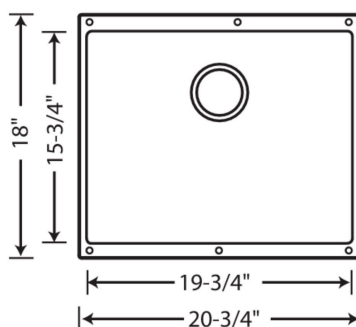

Sink Specifications

Color	SKU
Metallic Gray	513429
White	513426
Biscuit	513427
Anthracite	513428
Café Brown	515652
Truffle	517677
Cinder	519049
Concrete Gray	442772

PRECIS Large

SILGRANIT

Design and Planning Tips

- Min cabinet size: 24 in
- Bowl depth: 7 1/2 in (191.0 mm)

What is included:

Installation instructions, Sink template, Limited lifetime warranty, Drain NOT included., Sink clips are not included and may be ordered separately.

Bowl Depth: 7-1/2"

Required outside cabinet: 24"

Cutout Size: Template provided with approximate 1/8" reveal

80% Solid granite

Please note: The six small holes are for European installation only. They are unnecessary for U.S. installation.

Codes/Standards: CSA B45.8-18/ IAPMO Z403-2018

Optional Accessories

Colander - Stainless Steel 227689
(fits PRECIS Medium Bowl
with Drainer)

Warranty

BLANCO offers a limited lifetime warranty on all sinks and faucets, as well as a one-year warranty on all custom accessories.

Code/Standards Compliance

BLANCO sinks and faucets are third-party tested and certified to standards and listed by applicable certification bodies. For more information on individual product listings, contact our office or listing organization.

View our how-to videos to learn more about installing and caring for BLANCO products:

<https://www.blanco.com/us-en/service/how-to-videos/>

Questions? Contact us today

BLANCO America, Inc.
110 Mount Holly By-Pass
Lumberton, NJ 08048

Phone & Fax
Phone: 888-668-6201
Fax: 609-668-6211

While BLANCO endeavors to provide accurate information, all dimensions are nominal, cannot be guaranteed, and are subject to change or cancellation. BLANCO assumes no responsibility for use of superseded or voided specifications.