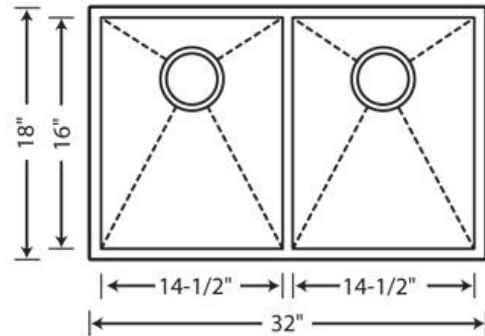

Sink Specifications

Color	SKU
Satin Finished	518170

Design and Planning Tips

- Min cabinet size: 36 in
- Bowl depth: 9 in (229.0 mm)

What is included:
Installation instructions, Sink template, Limited lifetime warranty, Drains NOT included., Sink clips are not included and may be ordered separately, Installed sound deadening pads.

Bowl Depth: 9"/9"
Required outside cabinet: 33"
Cutout Size: Template provided with approximate 1/8" reveal
Codes/Standards: ASME A112.19.3-2017/CSA B45.4-17

Optional Accessories

Cutting Board	224390
Stainless Steel Colander	224387
Cutting Board	231609

QUATRUS Equal Double

Stainless steel Satin Finished

Warranty

BLANCO offers a limited lifetime warranty on all sinks and faucets, as well as a one-year warranty on all custom accessories.

Code/Standards Compliance

BLANCO sinks and faucets are third-party tested and certified to standards and listed by applicable certification bodies. For more information on individual product listings, contact our office or listing organization.

View our how-to videos to learn more about installing and caring for BLANCO products:
<https://www.blanco.com/us-en/service/how-to-videos/>

Questions? Contact us today

BLANCO America, Inc.
110 Mount Holly By-Pass
Lumberton, NJ 08048

Phone & Fax
Phone: 888-668-6201
Fax: 609-668-6211

While BLANCO endeavors to provide accurate information, all dimensions are nominal, cannot be guaranteed, and are subject to change or cancellation. BLANCO assumes no responsibility for use of superseded or voided specifications.