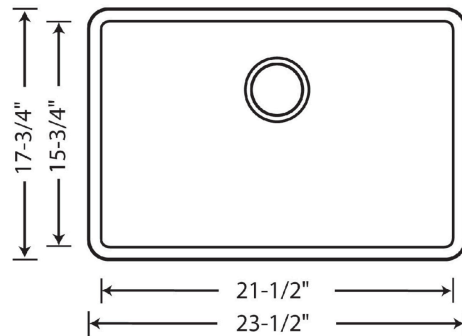

Sink Specifications

Color	SKU
Anthracite	522258
Cinder	522412
Metallic Gray	522413
White	522414
Biscuit	522415
Truffle	522417
Café Brown	522418
Concrete Gray	442889

Design and Planning Tips

- Min cabinet size: 27 in
- Bowl depth: 8 3/4 in (222.0 mm)

What is included:

Installation instructions, Sink template, Limited lifetime warranty, Drain NOT included., Sink clips are not included and may be ordered separately.

Bowl Depth: 8-3/4"

Required Outside Cabinet: 27"

Cutout Size: Template provided with approximate 1/8" reveal

Codes/Standards: CSA B45.8-18/ IAPMO Z403-2018

PRECIS 24" Single SILGRANIT

Warranty

BLANCO offers a limited lifetime warranty on all sinks and faucets, as well as a one-year warranty on all custom accessories.

Code/Standards Compliance

BLANCO sinks and faucets are third-party tested and certified to standards and listed by applicable certification bodies. For more information on individual product listings, contact our office or listing organization.

View our how-to videos to learn more about installing and caring for BLANCO products:

<https://www.blanco.com/us-en/service/how-to-videos/>

Questions? Contact us today

BLANCO America, Inc.
110 Mount Holly By-Pass
Lumberton, NJ 08048

Phone & Fax
Phone: 888-668-6201
Fax: 609-668-6211

While BLANCO endeavors to provide accurate information, all dimensions are nominal, cannot be guaranteed, and are subject to change or cancellation. BLANCO assumes no responsibility for use of superseded or voided specifications.