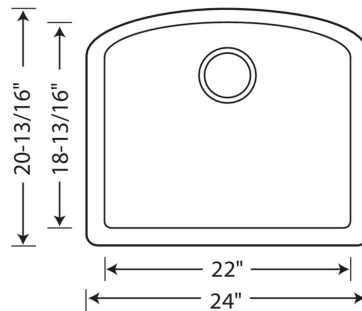

Sink Specifications

Color	SKU
Café Brown	440172
Metallic Gray	440173
Anthracite	440174
White	440175
Biscuit	440176
Truffle	441281
Cinder	441468
Concrete Gray	442750

DIAMOND Single SILGRANIT

Design and Planning Tips

- Min cabinet size: 27 in
- Bowl depth: 10 in (254.0 mm)

What is included:

Installation instructions, Sink template, Limited lifetime warranty, Drain NOT included., Undermount clips are not included and may be sold separately.

Bowl Depth: 10"

Required outside cabinet: 27"

Cutout Size: Template provided with approximate 1/8" reveal

Codes/Standards: CSA B45.8-18/ IAPMO Z403-2018

Warranty

BLANCO offers a limited lifetime warranty on all sinks and faucets, as well as a one-year warranty on all custom accessories.

Code/Standards Compliance

BLANCO sinks and faucets are third-party tested and certified to standards and listed by applicable certification bodies. For more information on individual product listings, contact our office or listing organization.

View our how-to videos to learn more about installing and caring for BLANCO products:

<https://www.blanco.com/us-en/service/how-to-videos/>

Questions? Contact us today

BLANCO America, Inc.
110 Mount Holly By-Pass
Lumberton, NJ 08048

Phone & Fax
Phone: 888-668-6201
Fax: 609-668-6211

While BLANCO endeavors to provide accurate information, all dimensions are nominal, cannot be guaranteed, and are subject to change or cancellation. BLANCO assumes no responsibility for use of superseded or voided specifications.