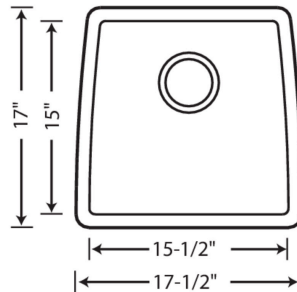

PERFORMA Bar SILGRANIT

Design and Planning Tips

- Min cabinet size: 21 in
- Bowl depth: 9 in (229.0 mm)

What is included:

Installation instructions, Sink template, Limited lifetime warranty, Drains NOT included, Sink clips are not included and may be ordered separately.

Bowl Depth: 9"

Required outside cabinet: 21"

Cutout Size: Template provided with approximate 1/8" reveal

Codes/Standards: CSA B45.8-18/ IAPMO Z403-2018

Warranty

BLANCO offers a limited lifetime warranty on all sinks and faucets, as well as a one-year warranty on all custom accessories.

Code/Standards Compliance

BLANCO sinks and faucets are third-party tested and certified to standards and listed by applicable certification bodies. For more information on individual product listings, contact our office or listing organization.

View our how-to videos to learn more about installing and caring for BLANCO products:

<https://www.blanco.com/us-en/service/how-to-videos/>

Questions? Contact us today

BLANCO America, Inc.
110 Mount Holly By-Pass
Lumberton, NJ 08048

Phone & Fax
Phone: 888-668-6201
Fax: 609-668-6211

While BLANCO endeavors to provide accurate information, all dimensions are nominal, cannot be guaranteed, and are subject to change or cancellation. BLANCO assumes no responsibility for use of superseded or voided specifications.