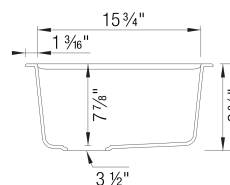

Optional Accessories

Sink Grid	516363
Sink Grid	233542
CapFlow Strainer Cover	517666
Undermount Clips	440851

Warranty

BLANCO offers a limited lifetime warranty on all sinks and faucets, as well as a one-year warranty on all custom accessories.

Code/Standards Compliance

BLANCO sinks and faucets are third-party tested and certified to standards and listed by applicable certification bodies. For more information on individual product listings, contact our office or listing organization.

View our how-to videos to learn more about installing and caring for BLANCO products:
<https://www.blanco.com/us-en/service/how-to-videos/how-to-videos-for-sinks/>

Questions? Contact us today

BLANCO America, Inc.
110 Mount Holly By-Pass
Lumberton, NJ 08048

Phone & Fax
Phone: 888-668-6201
Fax: 609-668-6211

While BLANCO endeavors to provide accurate information, all dimensions are nominal, cannot be guaranteed, and are subject to change or cancellation. BLANCO assumes no responsibility for use of superseded or voided specifications.