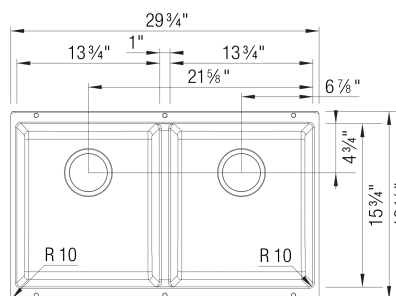

PRECIS Equal Double SILGRANIT

Design and Planning Tips

- Min cabinet size: 33 in

What is included:
Installation instructions
Cut-out template
Limited Lifetime Warranty

Depending on cabinet construction, a different cabinet size may be required. Consult the cabinet manufacturer.