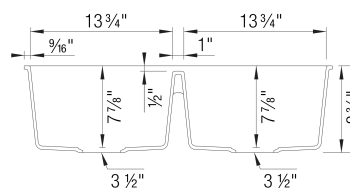

PRECIS Equal Double SILGRANIT

Design and Planning Tips

- Min cabinet size: 33 in

What is included:
Installation instructions
Cut-out template
Limited Lifetime Warranty

Depending on cabinet construction, a different cabinet size may be required. Consult the cabinet manufacturer.