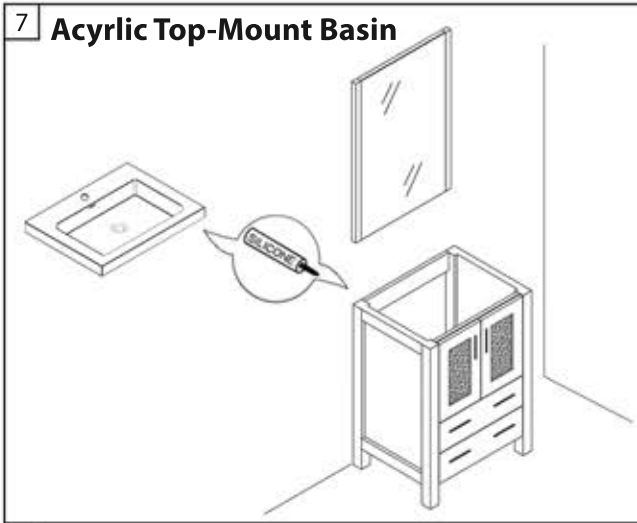

## 15" LINEN CABINET

V8001 15

SIDE VIEW

BACK VIEW

## MIRRORS

15" - M6001 18

24" - M6001 24

30" - M6001 30

36" - M6001 36

**REQUIRED TOOLS**

**PARTS INCLUDED**

**REQUIRED TOOLS**