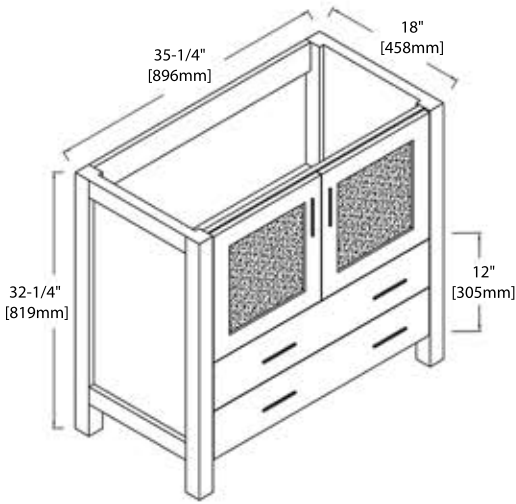

## 24" VANITY

V8001 24

BACK VIEW

SINGLE HOLE (C04 2418)

8" WIDESPREAD (C04 2418 TH)

## 30" VANITY

V8001 30

BACK VIEW

SINGLE HOLE (C04 3018)

8" WIDESPREAD (C04 3018 TH)

### 36" VANITY

V8001 36

BACK VIEW

TOP-MOUNT CERAMIC BASIN