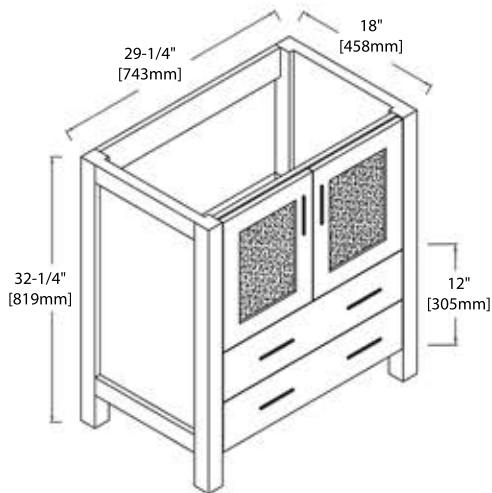

## 24" VANITY

V8001 24

BACK VIEW

SINGLE HOLE (C04 2418)

8" WIDESPREAD (C04 2418 TH)

## 30" VANITY

V8001 30

BACK VIEW

SINGLE HOLE (C04 3018)

8" WIDESPREAD (C04 3018 TH)

### 36" VANITY

V8001 36

BACK VIEW

TOP-MOUNT CERAMIC BASIN

## 15" LINEN CABINET

V8001 15

SIDE VIEW

BACK VIEW