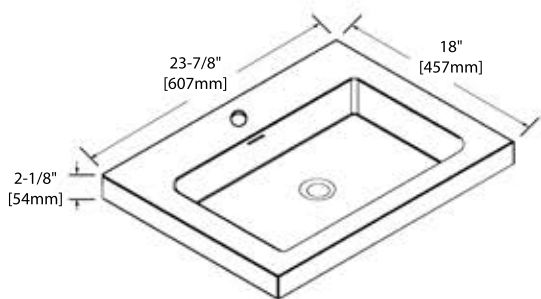

## 30" VANITY

V8001 30

BACK VIEW

SINGLE HOLE (C04 3018)

8" WIDESPREAD (C04 3018 TH)

### 36" VANITY

V8001 36

BACK VIEW

TOP-MOUNT CERAMIC BASIN

### 48" VANITY

V8001 48

BACK VIEW

SINGLE TOP-MOUNT CERAMIC BASIN

DOUBLE TOP-MOUNT CERAMIC BASIN

A10 2418 02

COUNTER-TOPS

24" - CT5001 2418 01

30" - CT5001 3018 01

36" - CT5001 3618 01

48" - CT5001 4818 01

VESSEL BASINS

C04 1616

C04 1915