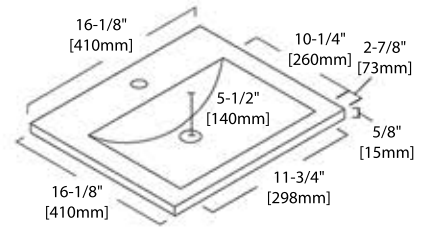

## 16" VANITY

V8001 16

BACK VIEW

C04 1818

## 24" VANITY

V8001 24

BACK VIEW

SINGLE HOLE (C04 2418)

8" WIDESPREAD (C04 2418 TH)

## 30" VANITY

V8001 30

BACK VIEW

SINGLE HOLE (C04 3018)

8" WIDESPREAD (C04 3018 TH)

### 36" VANITY

V8001 36

BACK VIEW

TOP-MOUNT CERAMIC BASIN