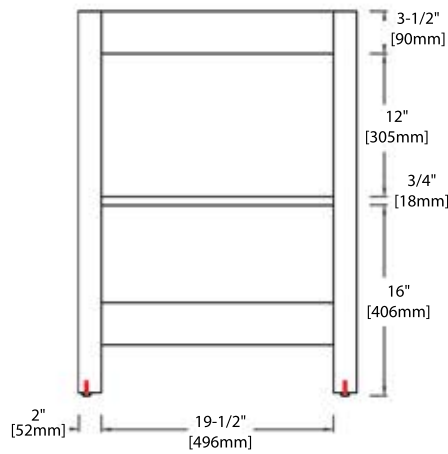

## 24" VANITY

V8001 24

BACK VIEW

SINGLE HOLE (C04 2418)

8" WIDESPREAD (C04 2418 TH)

## 30" VANITY

V8001 30

BACK VIEW

SINGLE HOLE (C04 3018)

8" WIDESPREAD (C04 3018 TH)

### 36" VANITY

V8001 36

BACK VIEW

TOP-MOUNT CERAMIC BASIN

## 15" LINEN CABINET

V8001 15

SIDE VIEW

BACK VIEW