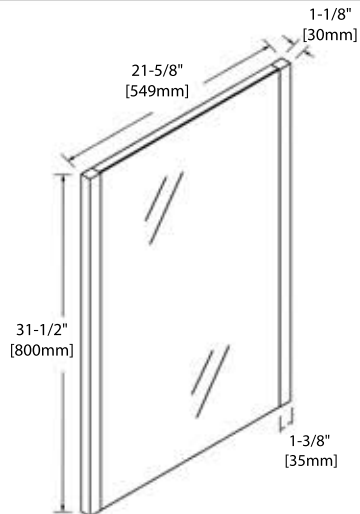

## 12" SIDE CABINET

V8001 12

SIDE VIEW

BACK VIEW

CT5001 1218 01

## 15" LINEN CABINET

V8001 15

SIDE VIEW

BACK VIEW

## MIRRORS

15" - M6001 18

24" - M6001 24

30" - M6001 30

36" - M6001 36

**REQUIRED TOOLS**

**PARTS INCLUDED**

**REQUIRED TOOLS**