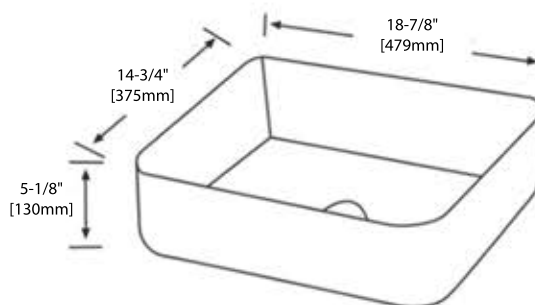

### 36" VANITY

V8001 36

BACK VIEW

TOP-MOUNT CERAMIC BASIN

### 48" VANITY

V8001 48

BACK VIEW

SINGLE TOP-MOUNT CERAMIC BASIN

DOUBLE TOP-MOUNT CERAMIC BASIN

A10 2418 02

COUNTER-TOPS

24" - CT5001 2418 01

30" - CT5001 3018 01

36" - CT5001 3618 01

48" - CT5001 4818 01

VESSEL BASINS

C04 1616

C04 1915

## 12" SIDE CABINET

V8001 12

SIDE VIEW

BACK VIEW

CT5001 1218 01