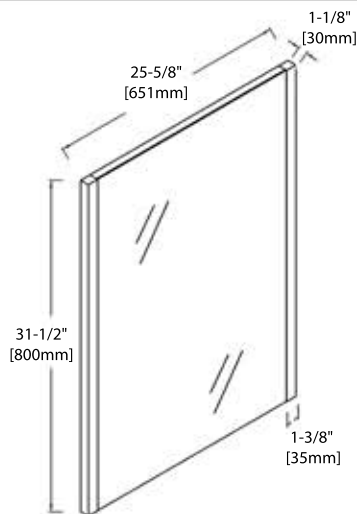

## 12" SIDE CABINET

V8001 12

SIDE VIEW

BACK VIEW

CT5001 1218 01

## 15" LINEN CABINET

V8001 15

SIDE VIEW

BACK VIEW

## MIRRORS

15" - M6001 18

24" - M6001 24

30" - M6001 30

36" - M6001 36

**REQUIRED TOOLS**

**PARTS INCLUDED**

**REQUIRED TOOLS**