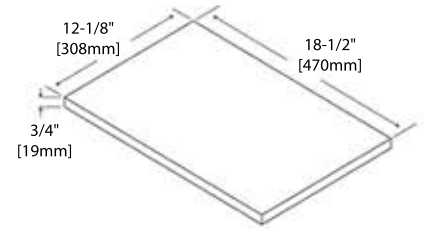

30" - CT5001 3018 01

36" - CT5001 3618 01

48" - CT5001 4818 01

VESSEL BASINS

C04 1616

C04 1915

## 12" SIDE CABINET

V8001 12

SIDE VIEW

BACK VIEW

CT5001 1218 01

## 15" LINEN CABINET

V8001 15

SIDE VIEW

BACK VIEW