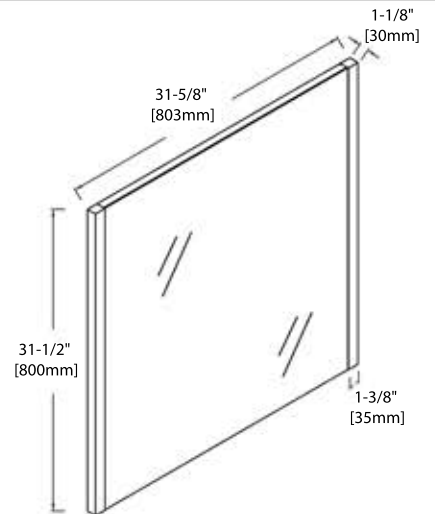

## 15" LINEN CABINET

V8001 15

SIDE VIEW

BACK VIEW

## MIRRORS

15" - M6001 18

24" - M6001 24

30" - M6001 30

36" - M6001 36

**REQUIRED TOOLS**

**PARTS INCLUDED**

**REQUIRED TOOLS**