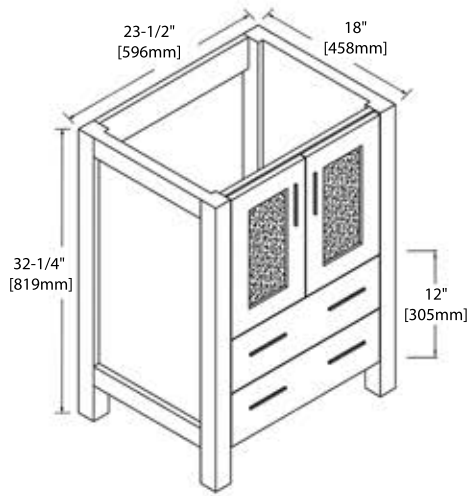

## 24" VANITY

V8001 24

BACK VIEW

SINGLE HOLE (C04 2418)

8" WIDESPREAD (C04 2418 TH)

## 30" VANITY

V8001 30

BACK VIEW

SINGLE HOLE (C04 3018)

8" WIDESPREAD (C04 3018 TH)

### 36" VANITY

V8001 36

BACK VIEW

TOP-MOUNT CERAMIC BASIN

## 15" LINEN CABINET

V8001 15

SIDE VIEW

BACK VIEW