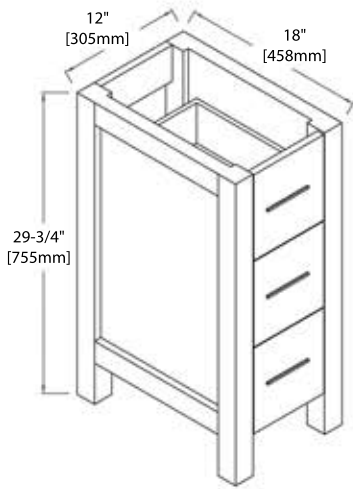

30" - CT5001 3018 01

36" - CT5001 3618 01

48" - CT5001 4818 01

VESSEL BASINS

C04 1616

C04 1915

## 12" SIDE CABINET

V8001 12

SIDE VIEW

BACK VIEW

CT5001 1218 01

## 15" LINEN CABINET

V8001 15

SIDE VIEW

BACK VIEW