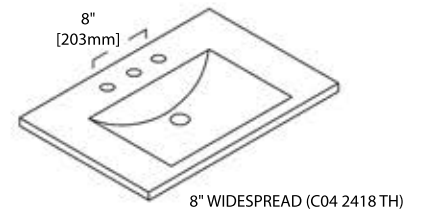

## 24" VANITY

V8001 24

BACK VIEW

SINGLE HOLE (C04 2418)

8" WIDESPREAD (C04 2418 TH)

## 30" VANITY

V8001 30

BACK VIEW

SINGLE HOLE (C04 3018)

8" WIDESPREAD (C04 3018 TH)