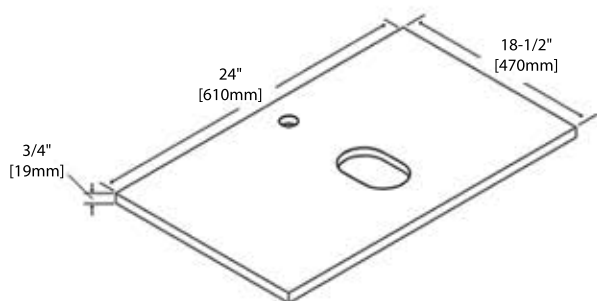

## 30" VANITY

V8001 30

BACK VIEW

SINGLE HOLE (C04 3018)

8" WIDESPREAD (C04 3018 TH)

### 36" VANITY

V8001 36

BACK VIEW

TOP-MOUNT CERAMIC BASIN

### 48" VANITY

V8001 48

BACK VIEW

SINGLE TOP-MOUNT CERAMIC BASIN

DOUBLE TOP-MOUNT CERAMIC BASIN

A10 2418 02

COUNTER-TOPS

24" - CT5001 2418 01

30" - CT5001 3018 01

36" - CT5001 3618 01

48" - CT5001 4818 01

VESSEL BASINS

C04 1616

C04 1915