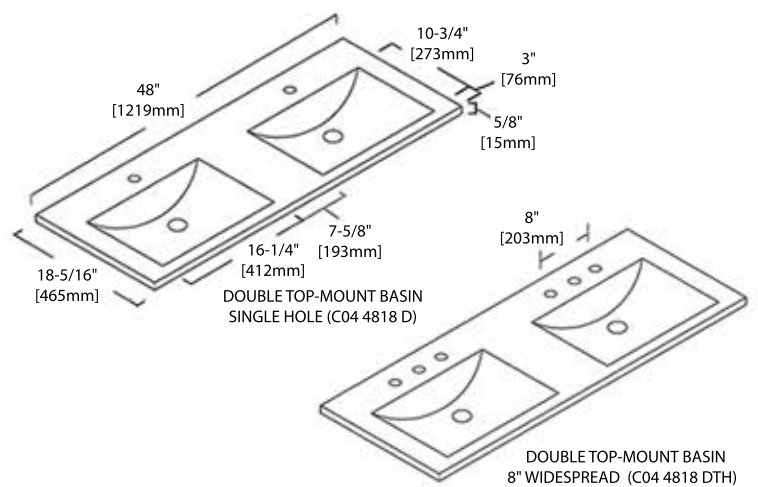

### 36" VANITY

V8001 36

BACK VIEW

TOP-MOUNT CERAMIC BASIN

### 48" VANITY

V8001 48

BACK VIEW

SINGLE TOP-MOUNT CERAMIC BASIN

DOUBLE TOP-MOUNT CERAMIC BASIN

A10 2418 02

COUNTER-TOPS

24" - CT5001 2418 01

30" - CT5001 3018 01

36" - CT5001 3618 01

48" - CT5001 4818 01

VESSEL BASINS

C04 1616

C04 1915