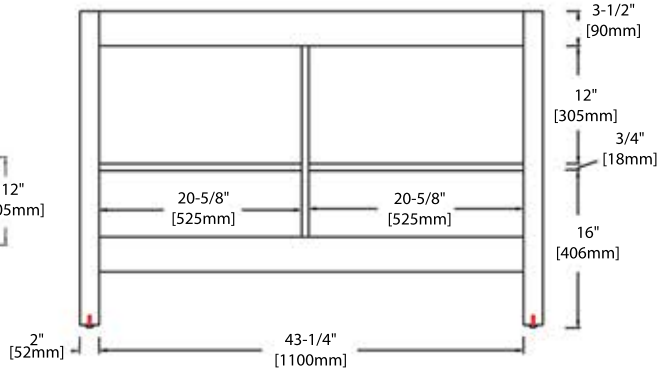

## 24" VANITY

V8001 24

BACK VIEW

SINGLE HOLE (C04 2418)

8" WIDESPREAD (C04 2418 TH)

## 30" VANITY

V8001 30

BACK VIEW

SINGLE HOLE (C04 3018)

8" WIDESPREAD (C04 3018 TH)

### 36" VANITY

V8001 36

BACK VIEW

TOP-MOUNT CERAMIC BASIN

### 48" VANITY

V8001 48

BACK VIEW

SINGLE TOP-MOUNT CERAMIC BASIN

DOUBLE TOP-MOUNT CERAMIC BASIN

A10 2418 02

COUNTER-TOPS

24" - CT5001 2418 01