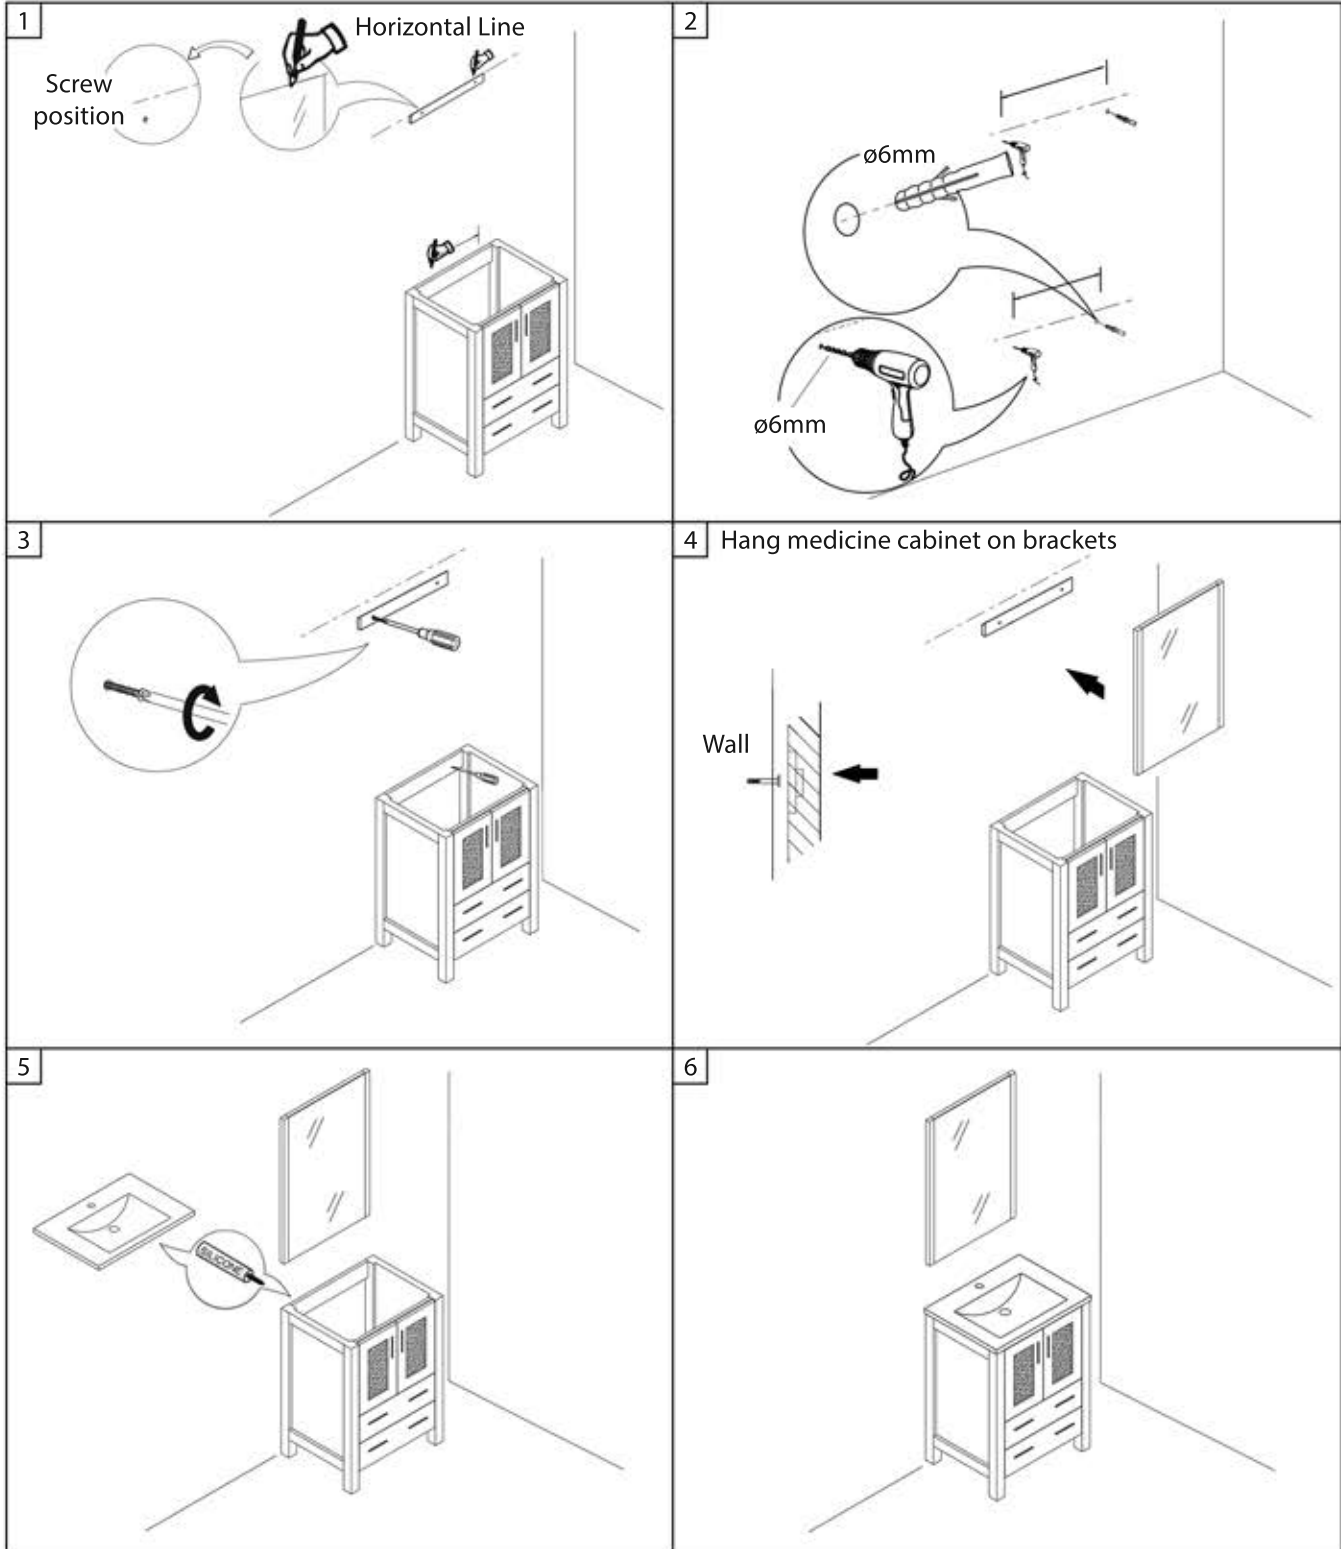

## 15" LINEN CABINET

V8001 15

SIDE VIEW

BACK VIEW

## MIRRORS

15" - M6001 18

24" - M6001 24

30" - M6001 30

36" - M6001 36

**REQUIRED TOOLS**

**PARTS INCLUDED**

**REQUIRED TOOLS**