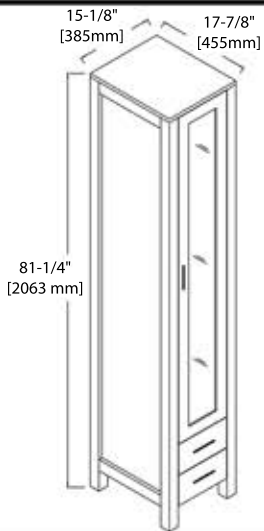

## 24" VANITY

V8001 24

BACK VIEW

SINGLE HOLE (C04 2418)

8" WIDESPREAD (C04 2418 TH)

30" - CT5001 3018 01

36" - CT5001 3618 01

48" - CT5001 4818 01

VESSEL BASINS

C04 1616

C04 1915

## 12" SIDE CABINET

V8001 12

SIDE VIEW

BACK VIEW

CT5001 1218 01

## 15" LINEN CABINET

V8001 15

SIDE VIEW

BACK VIEW