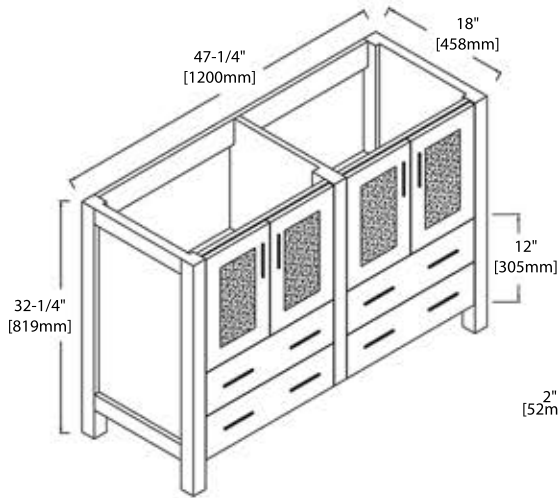

48" VANITY

V8001 48