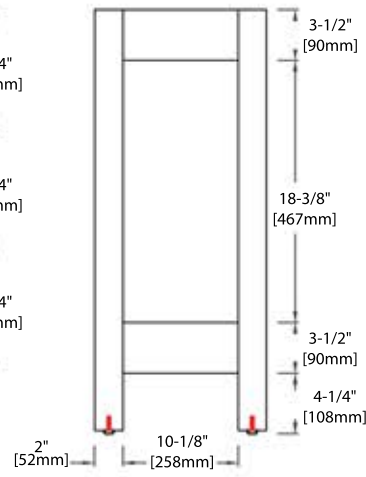

### 48" VANITY

V8001 48

BACK VIEW

SINGLE TOP-MOUNT CERAMIC BASIN

DOUBLE TOP-MOUNT CERAMIC BASIN

A10 2418 02

COUNTER-TOPS

24" - CT5001 2418 01

30" - CT5001 3018 01

36" - CT5001 3618 01

48" - CT5001 4818 01

VESSEL BASINS

C04 1616

C04 1915

## 12" SIDE CABINET

V8001 12

SIDE VIEW

BACK VIEW

CT5001 1218 01

## 15" LINEN CABINET

V8001 15

SIDE VIEW

BACK VIEW