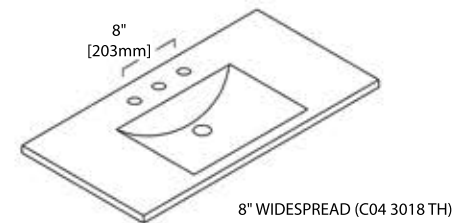

## 30" VANITY

V8001 30

BACK VIEW

SINGLE HOLE (C04 3018)

8" WIDESPREAD (C04 3018 TH)