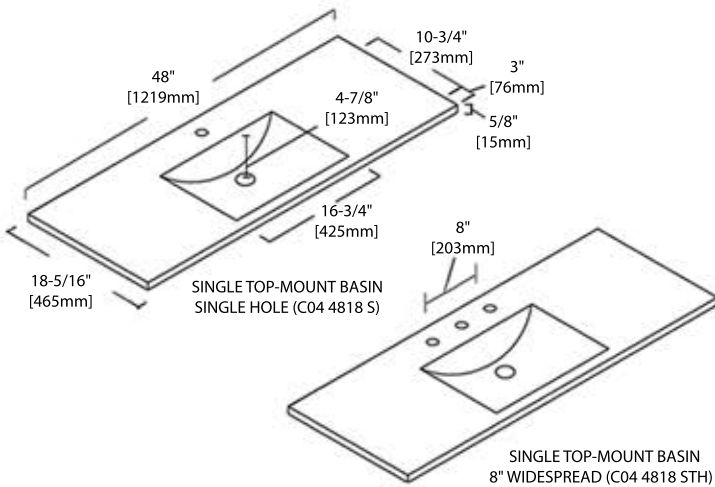

## 30" VANITY

V8001 30

BACK VIEW

SINGLE HOLE (C04 3018)

8" WIDESPREAD (C04 3018 TH)

### 36" VANITY

V8001 36

BACK VIEW

TOP-MOUNT CERAMIC BASIN

### 48" VANITY

V8001 48

BACK VIEW

SINGLE TOP-MOUNT CERAMIC BASIN

DOUBLE TOP-MOUNT CERAMIC BASIN

A10 2418 02

COUNTER-TOPS

24" - CT5001 2418 01