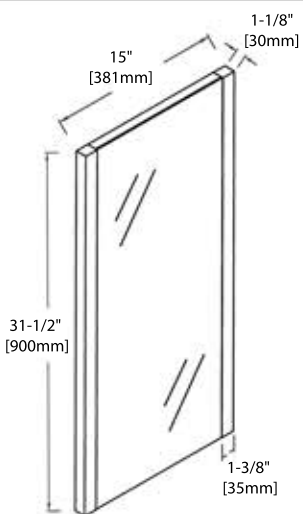

## 12" SIDE CABINET

V8001 12

SIDE VIEW

BACK VIEW

CT5001 1218 01

## 15" LINEN CABINET

V8001 15

SIDE VIEW

BACK VIEW

## MIRRORS

15" - M6001 18

24" - M6001 24

30" - M6001 30

36" - M6001 36

**REQUIRED TOOLS**

**PARTS INCLUDED**

**REQUIRED TOOLS**