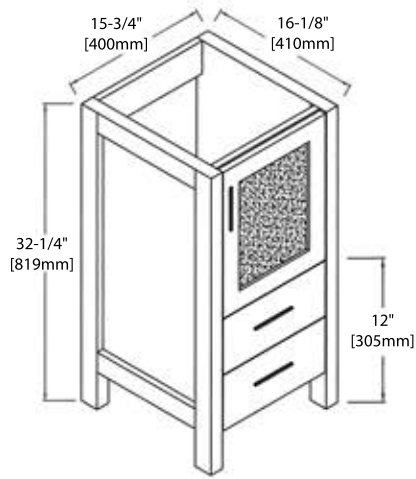

16" VANITY

V8001 16