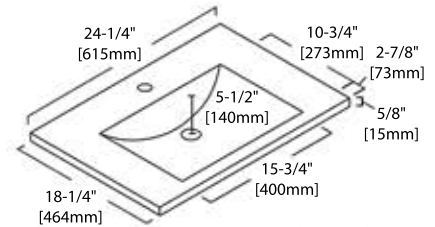

## 24" VANITY

V8001 24

BACK VIEW

SINGLE HOLE (C04 2418)

8" WIDESPREAD (C04 2418 TH)

## 30" VANITY

V8001 30

BACK VIEW

SINGLE HOLE (C04 3018)

8" WIDESPREAD (C04 3018 TH)

### 36" VANITY

V8001 36

BACK VIEW

TOP-MOUNT CERAMIC BASIN