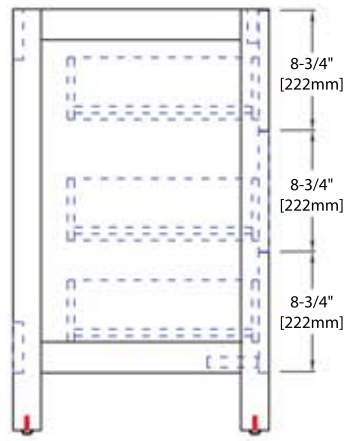

### 36" VANITY

V8001 36

BACK VIEW

TOP-MOUNT CERAMIC BASIN

### 48" VANITY

V8001 48

BACK VIEW

SINGLE TOP-MOUNT CERAMIC BASIN

DOUBLE TOP-MOUNT CERAMIC BASIN

A10 2418 02

COUNTER-TOPS

24" - CT5001 2418 01

30" - CT5001 3018 01

36" - CT5001 3618 01

48" - CT5001 4818 01

VESSEL BASINS

C04 1616

C04 1915

## 12" SIDE CABINET

V8001 12

SIDE VIEW

BACK VIEW

CT5001 1218 01