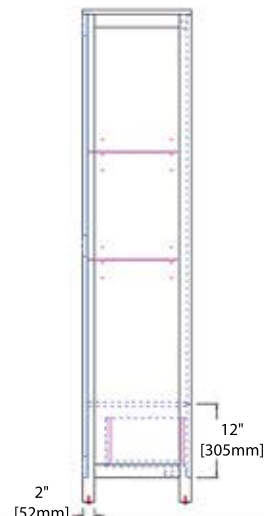

## 24" VANITY

V8001 24

BACK VIEW

SINGLE HOLE (C04 2418)

8" WIDESPREAD (C04 2418 TH)

30" - CT5001 3018 01

36" - CT5001 3618 01

48" - CT5001 4818 01

VESSEL BASINS

C04 1616

C04 1915

## 12" SIDE CABINET

V8001 12

SIDE VIEW

BACK VIEW

CT5001 1218 01

## 15" LINEN CABINET

V8001 15

SIDE VIEW

BACK VIEW