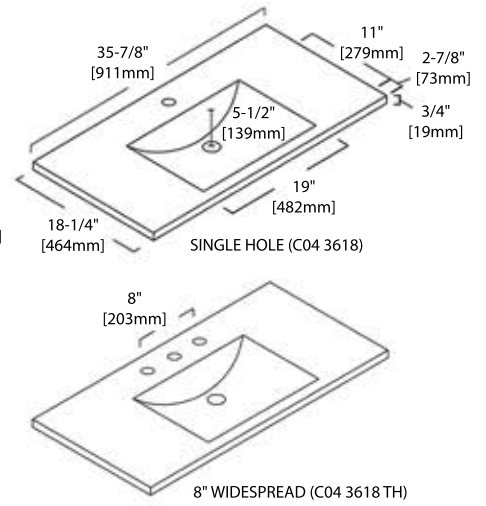

## 24" VANITY

V8001 24

BACK VIEW

SINGLE HOLE (C04 2418)

8" WIDESPREAD (C04 2418 TH)

## 30" VANITY

V8001 30

BACK VIEW

SINGLE HOLE (C04 3018)

8" WIDESPREAD (C04 3018 TH)

### 36" VANITY

V8001 36

BACK VIEW

TOP-MOUNT CERAMIC BASIN