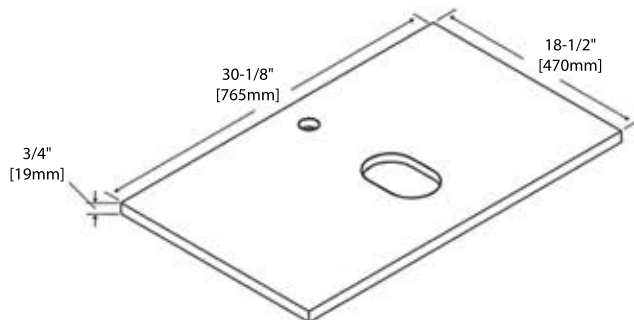

### 36" VANITY

V8001 36

BACK VIEW

TOP-MOUNT CERAMIC BASIN

### 48" VANITY

V8001 48

BACK VIEW

SINGLE TOP-MOUNT CERAMIC BASIN

DOUBLE TOP-MOUNT CERAMIC BASIN

A10 2418 02

COUNTER-TOPS

24" - CT5001 2418 01

30" - CT5001 3018 01

36" - CT5001 3618 01

48" - CT5001 4818 01

VESSEL BASINS

C04 1616

C04 1915