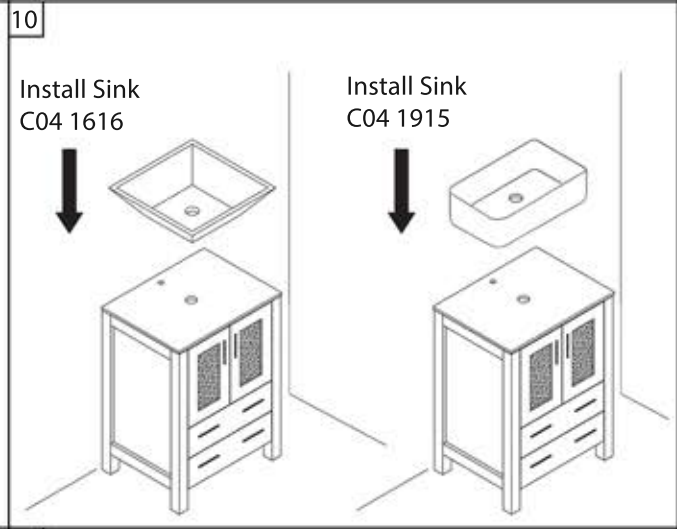

## 15" LINEN CABINET

V8001 15

SIDE VIEW

BACK VIEW

## MIRRORS

15" - M6001 18

24" - M6001 24

30" - M6001 30

36" - M6001 36

**REQUIRED TOOLS**

**PARTS INCLUDED**

**REQUIRED TOOLS**

**PARTS INCLUDED**