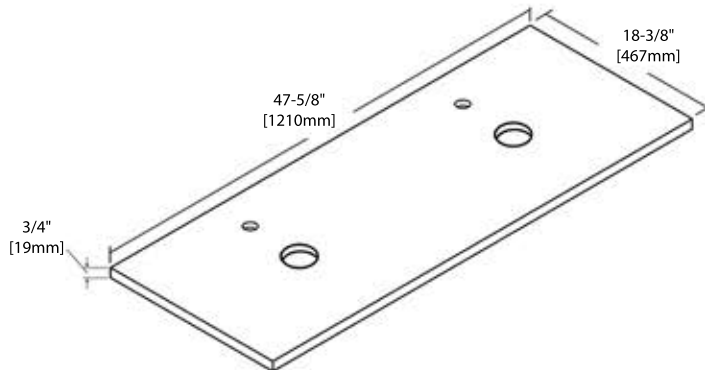

## 30" VANITY

V8001 30

BACK VIEW

SINGLE HOLE (C04 3018)

8" WIDESPREAD (C04 3018 TH)

### 36" VANITY

V8001 36

BACK VIEW

TOP-MOUNT CERAMIC BASIN

### 48" VANITY

V8001 48

BACK VIEW

SINGLE TOP-MOUNT CERAMIC BASIN

DOUBLE TOP-MOUNT CERAMIC BASIN

A10 2418 02

COUNTER-TOPS

24" - CT5001 2418 01

30" - CT5001 3018 01

36" - CT5001 3618 01

48" - CT5001 4818 01

VESSEL BASINS

C04 1616

C04 1915