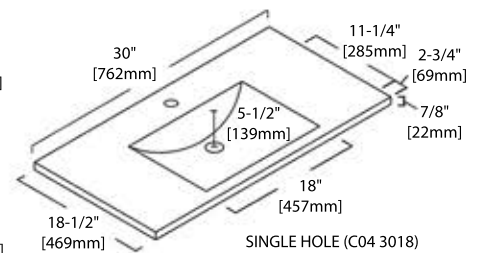

## 24" VANITY

V8001 24

BACK VIEW

SINGLE HOLE (C04 2418)

8" WIDESPREAD (C04 2418 TH)

## 30" VANITY

V8001 30

BACK VIEW

SINGLE HOLE (C04 3018)

8" WIDESPREAD (C04 3018 TH)

### 36" VANITY

V8001 36

BACK VIEW

TOP-MOUNT CERAMIC BASIN