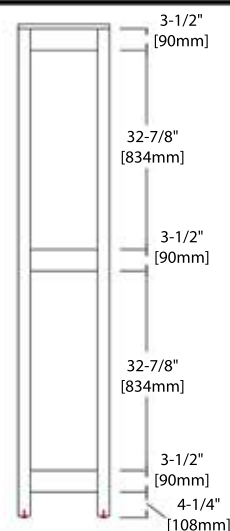

30" - CT5001 3018 01

36" - CT5001 3618 01

48" - CT5001 4818 01

VESSEL BASINS

C04 1616

C04 1915

## 12" SIDE CABINET

V8001 12

SIDE VIEW

BACK VIEW

CT5001 1218 01

## 15" LINEN CABINET

V8001 15

SIDE VIEW

BACK VIEW

## MIRRORS

15" - M6001 18

24" - M6001 24

30" - M6001 30

36" - M6001 36

**REQUIRED TOOLS**

**PARTS INCLUDED**

**REQUIRED TOOLS**