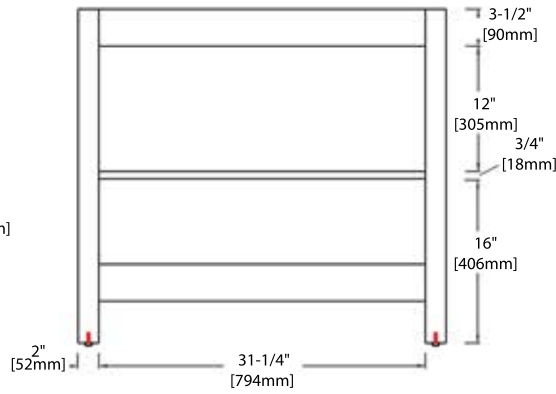

## 24" VANITY

V8001 24

BACK VIEW

SINGLE HOLE (C04 2418)

8" WIDESPREAD (C04 2418 TH)

## 30" VANITY

V8001 30

BACK VIEW

SINGLE HOLE (C04 3018)

8" WIDESPREAD (C04 3018 TH)

### 36" VANITY

V8001 36

BACK VIEW

TOP-MOUNT CERAMIC BASIN

### 48" VANITY

V8001 48

BACK VIEW

SINGLE TOP-MOUNT CERAMIC BASIN

DOUBLE TOP-MOUNT CERAMIC BASIN

A10 2418 02

COUNTER-TOPS

24" - CT5001 2418 01