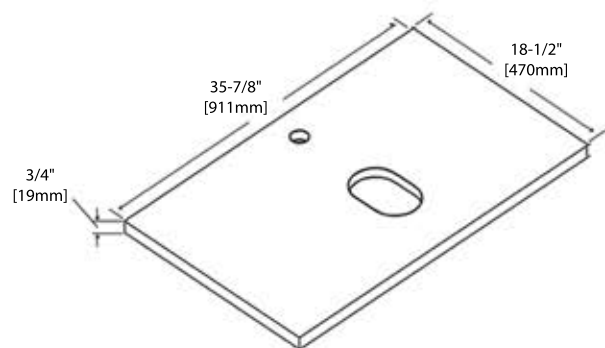

## 30" VANITY

V8001 30

BACK VIEW

SINGLE HOLE (C04 3018)

8" WIDESPREAD (C04 3018 TH)

### 36" VANITY

V8001 36

BACK VIEW

TOP-MOUNT CERAMIC BASIN

### 48" VANITY

V8001 48

BACK VIEW

SINGLE TOP-MOUNT CERAMIC BASIN

DOUBLE TOP-MOUNT CERAMIC BASIN

A10 2418 02

COUNTER-TOPS

24" - CT5001 2418 01

30" - CT5001 3018 01

36" - CT5001 3618 01

48" - CT5001 4818 01

VESSEL BASINS

C04 1616

C04 1915