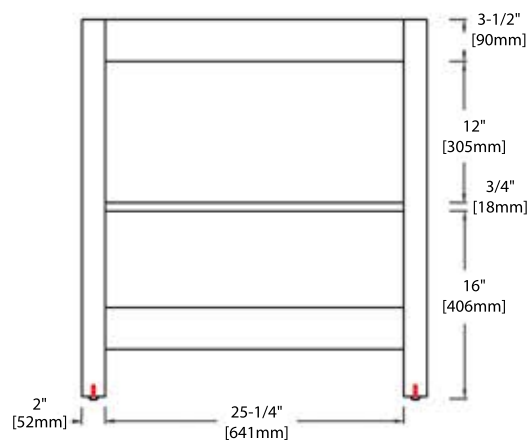

## 24" VANITY

V8001 24

BACK VIEW

SINGLE HOLE (C04 2418)

8" WIDESPREAD (C04 2418 TH)

## 30" VANITY

V8001 30

BACK VIEW

SINGLE HOLE (C04 3018)

8" WIDESPREAD (C04 3018 TH)

### 36" VANITY

V8001 36

BACK VIEW

TOP-MOUNT CERAMIC BASIN

### 48" VANITY

V8001 48

BACK VIEW

SINGLE TOP-MOUNT CERAMIC BASIN

DOUBLE TOP-MOUNT CERAMIC BASIN

A10 2418 02

COUNTER-TOPS

24" - CT5001 2418 01