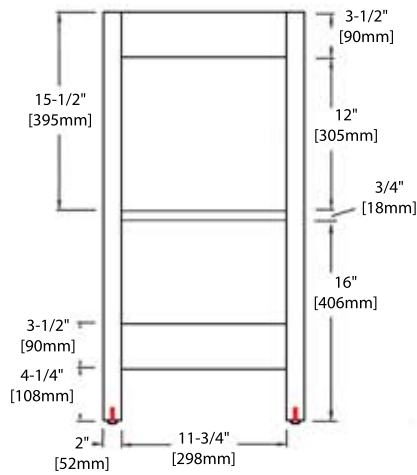

16" VANITY

BACK VIEW

C04 1818

24" VANITY

30" VANITY