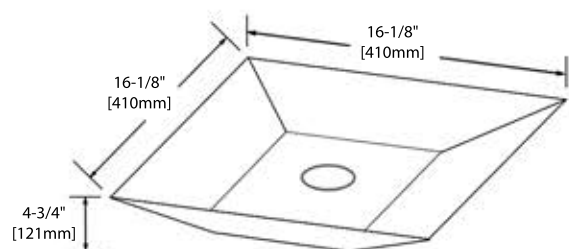

30" - CT5001 3018 01

36" - CT5001 3618 01

48" - CT5001 4818 01

VESSEL BASINS

C04 1616

C04 1915

## 12" SIDE CABINET

V8001 12

SIDE VIEW

BACK VIEW

CT5001 1218 01