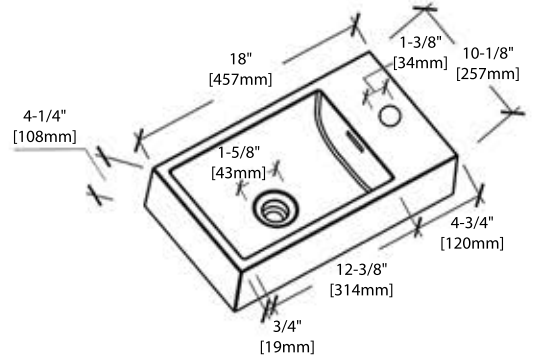

18" VANITY

V8015 24

BACK VIEW

A10 1810 04

MIRROR

M6004 18

REQUIRED TOOLS

Tape Measure

Pencil

Electric Drill

Drill Bit (6mm)

Silicone

Screwdriver

Spirit Lever

PARTS INCLUDED

4A