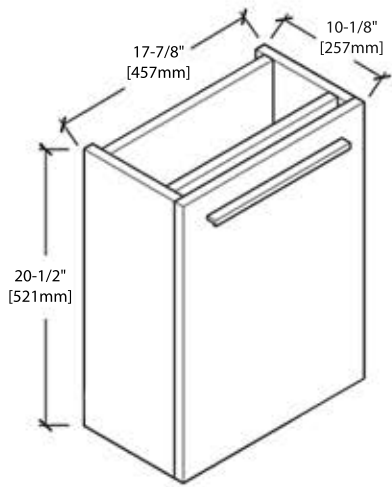

18" VANITY

V8015 24

BACK VIEW

A10 1810 04

MIRROR

M6004 18

REQUIRED TOOLS

Tape Measure