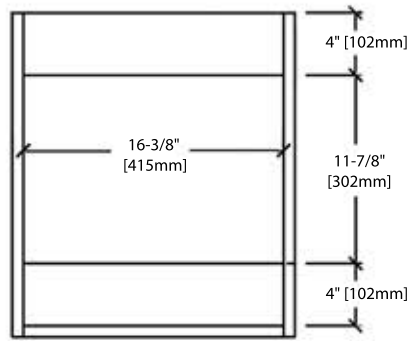

18" VANITY

V8015 24

BACK VIEW

A10 1810 04

MIRROR

M6004 18

REQUIRED TOOLS

Tape Measure