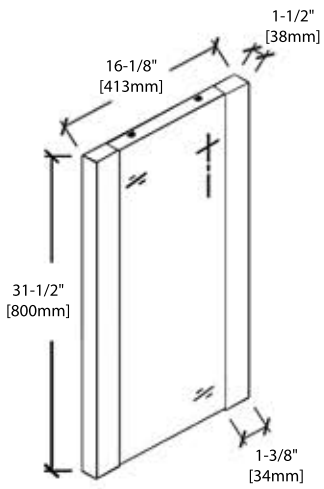

18" VANITY

V8015 24

BACK VIEW

A10 1810 04

MIRROR

M6004 18

REQUIRED TOOLS

Tape Measure

Pencil

Electric Drill

Drill Bit (6mm)

Silicone

Screwdriver

Spirit Lever

PARTS INCLUDED

4A